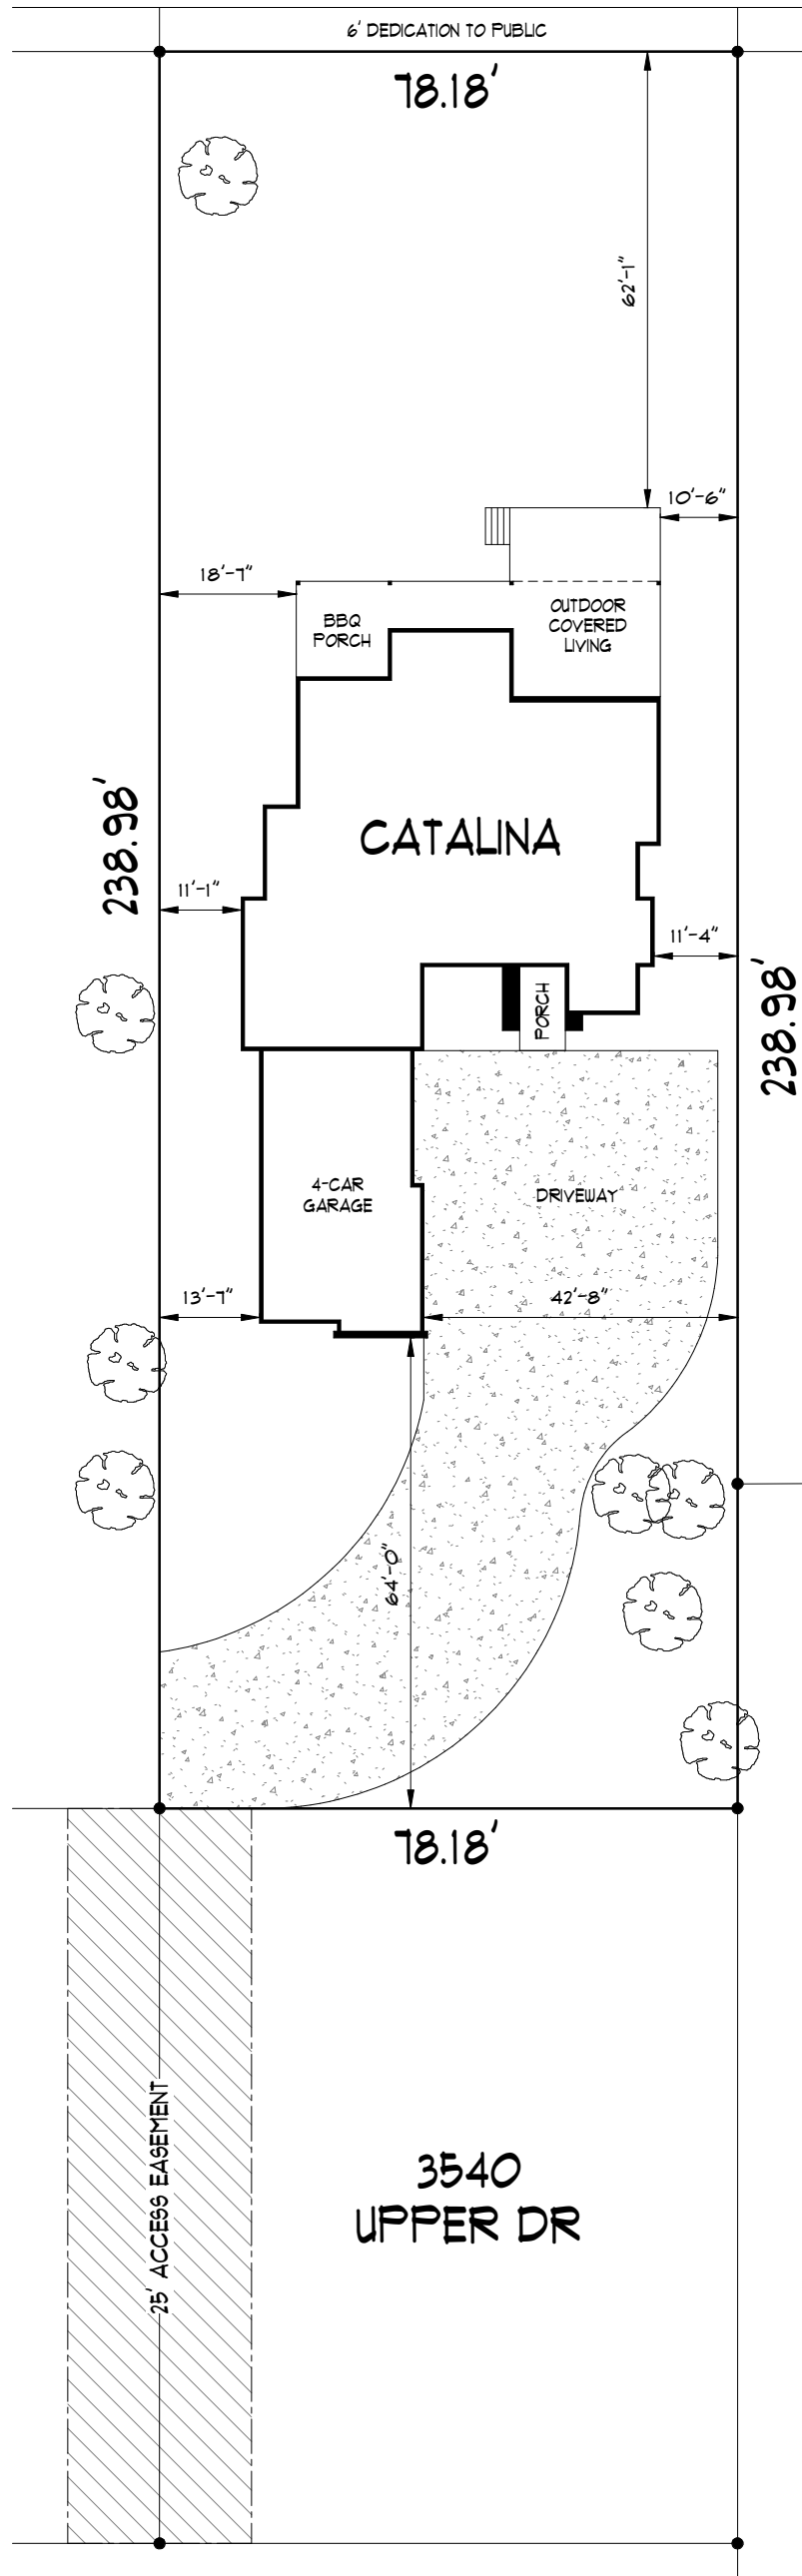

SOUTHERN PACIFIC RAILROAD
NEUBERG BRANCH

UPPER DRIVE

LOT SIZE: 18,186 SQ FT