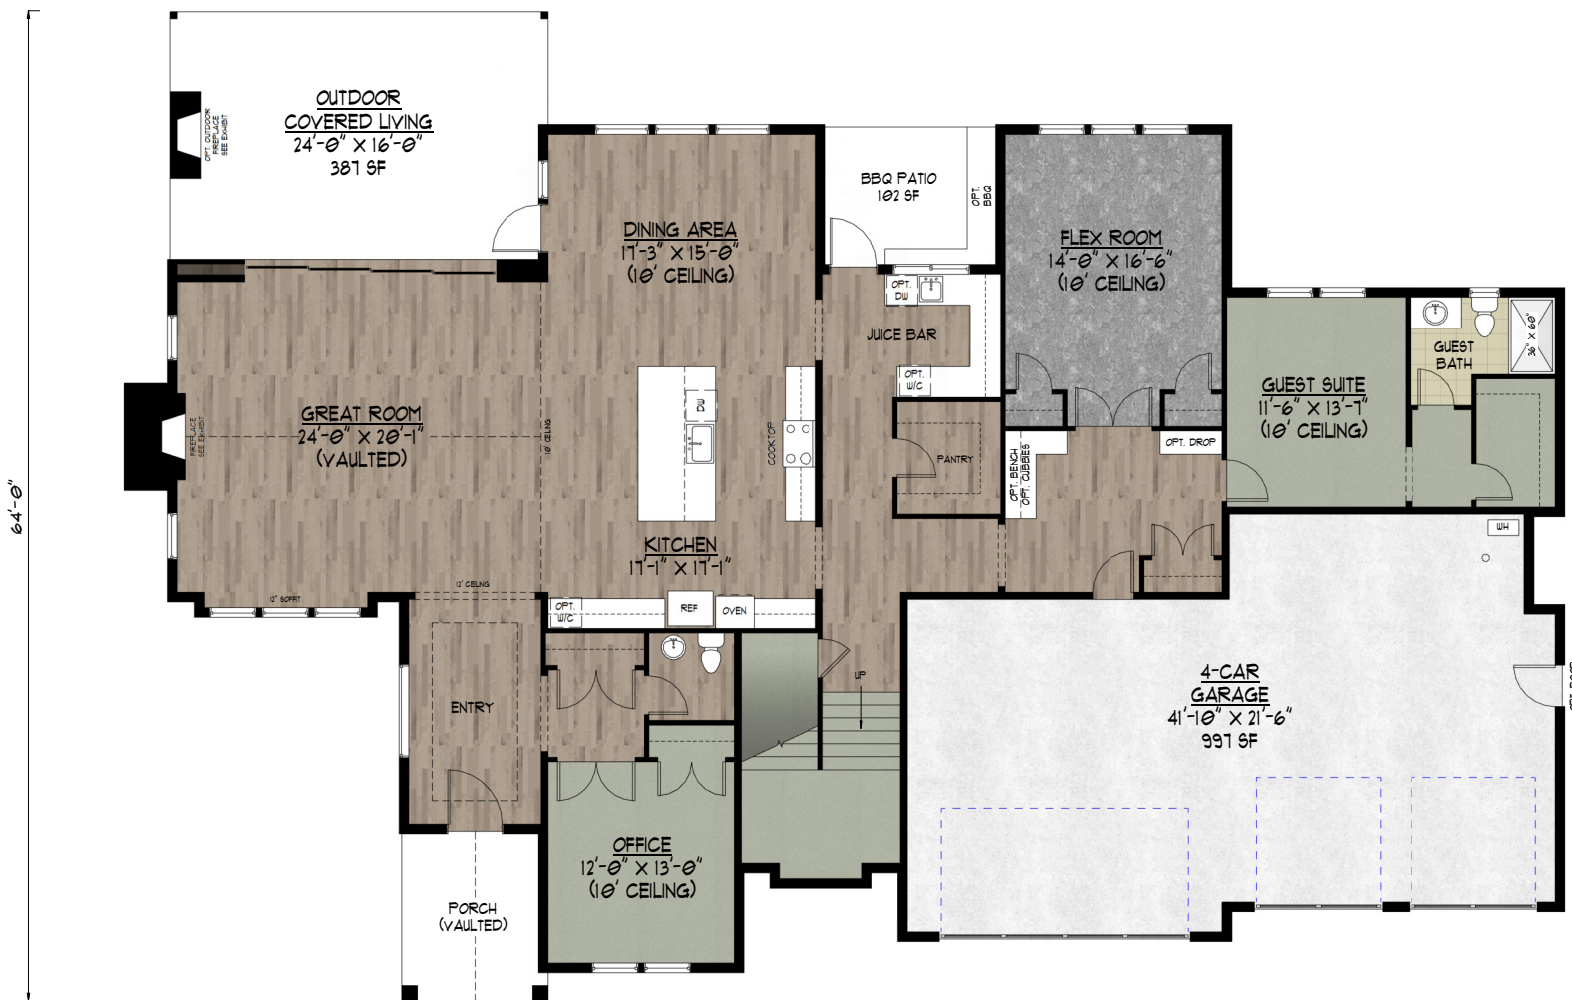

93'-0"

THOMA

AREA:	
MAIN FLOOR:	2,128 SF
UPPER FLOOR:	2,133 SF
TOTAL LIVING:	5,461 SF
GARAGE:	991 SF

KEY

- CARPET
- CONCRETE
- HARDWOOD
  DOES NOT INDICATE PLANK DIRECTION
- TILE
- VINYL

MAIN FLOOR PLAN

UPPER FLOOR PLAN