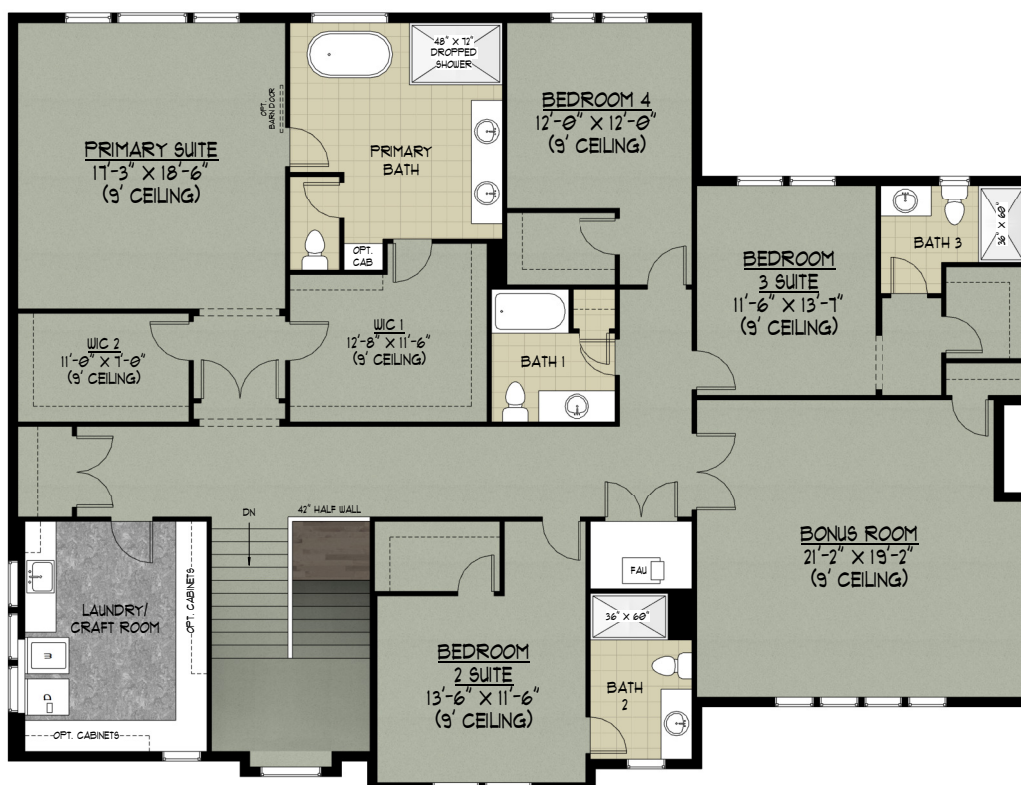

KEY

- CARPET
- CONCRETE
- HARDWOOD
  DOES NOT INDICATE PLANK DIRECTION
- TILE
- VINYL

MAIN FLOOR PLAN

UPPER FLOOR PLAN