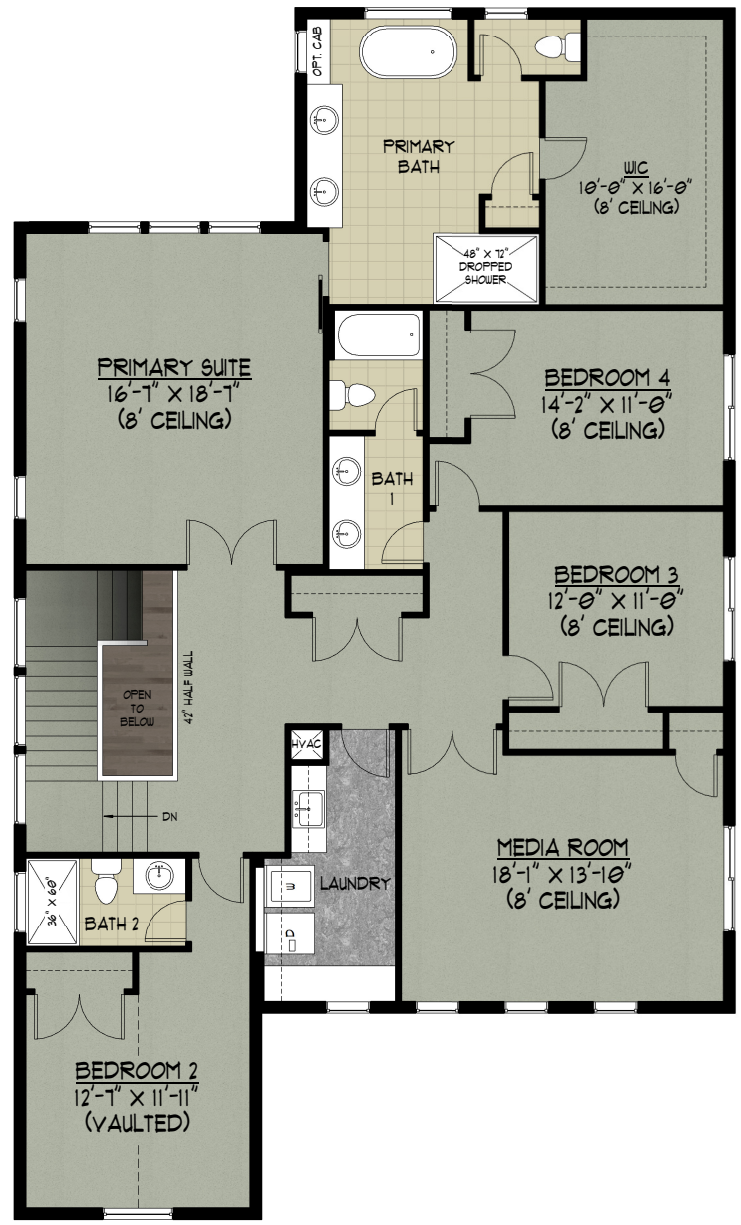

LANEWOOD

AREA:

MAIN FLOOR:	1,755 SF
UPPER FLOOR:	2,075 SF
TOTAL LIVING:	3,830 SF
GARAGE:	754 SF

KEY

- CARPET
- CONCRETE
- HARDWOOD
  DOES NOT INDICATE PLANK DIRECTION
- TILE
- VINYL

UPPER FLOOR PLAN