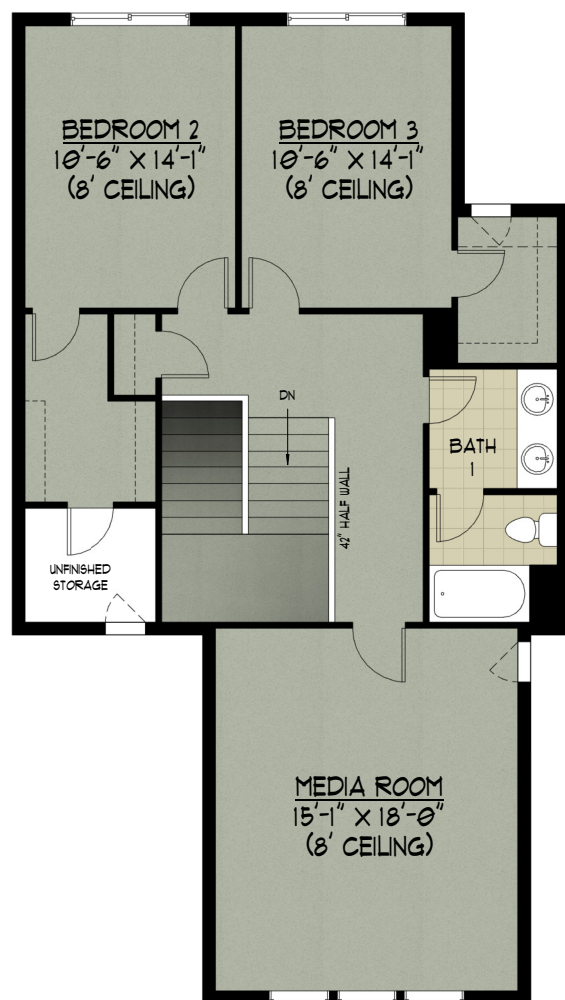

KEY

1. CARPET
   - CONCRETE
   - HARDWOOD
   - TILE
   - VINYL
2. *DOES NOT INDICATE PLANK DIRECTION*

UPPER FLOOR PLAN