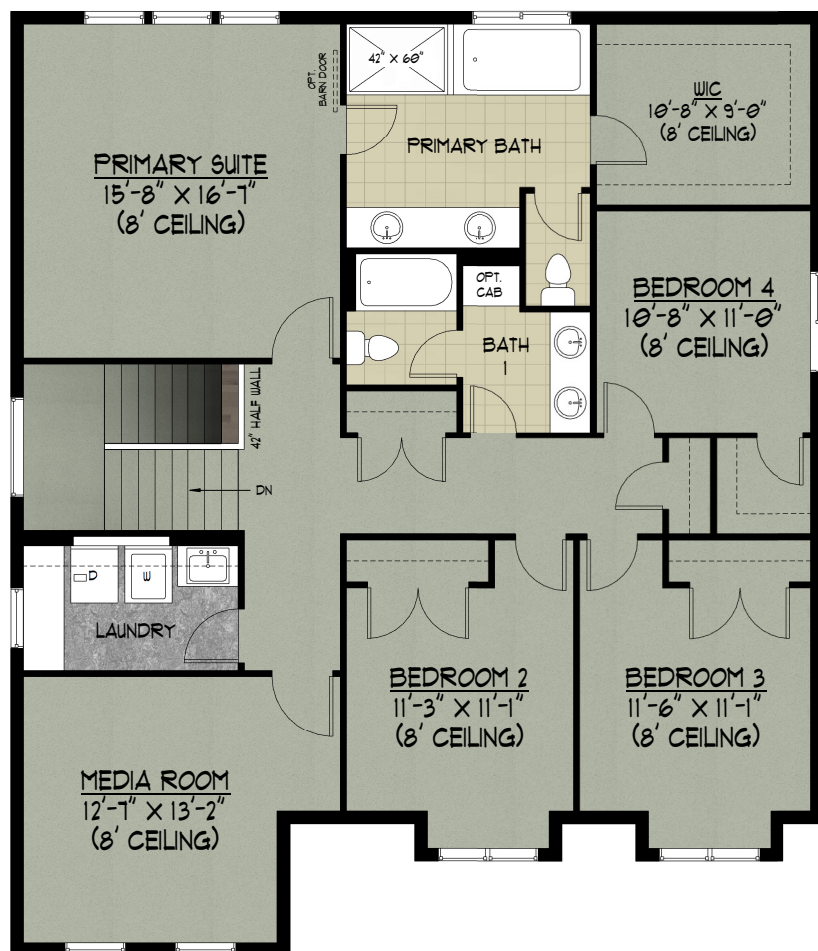

KEY

- CARPET
- CONCRETE
- HARDWOOD
  DOES NOT INDICATE PLANK DIRECTION
- TILE
- VINYL

MAIN FLOOR PLAN

UPPER FLOOR PLAN