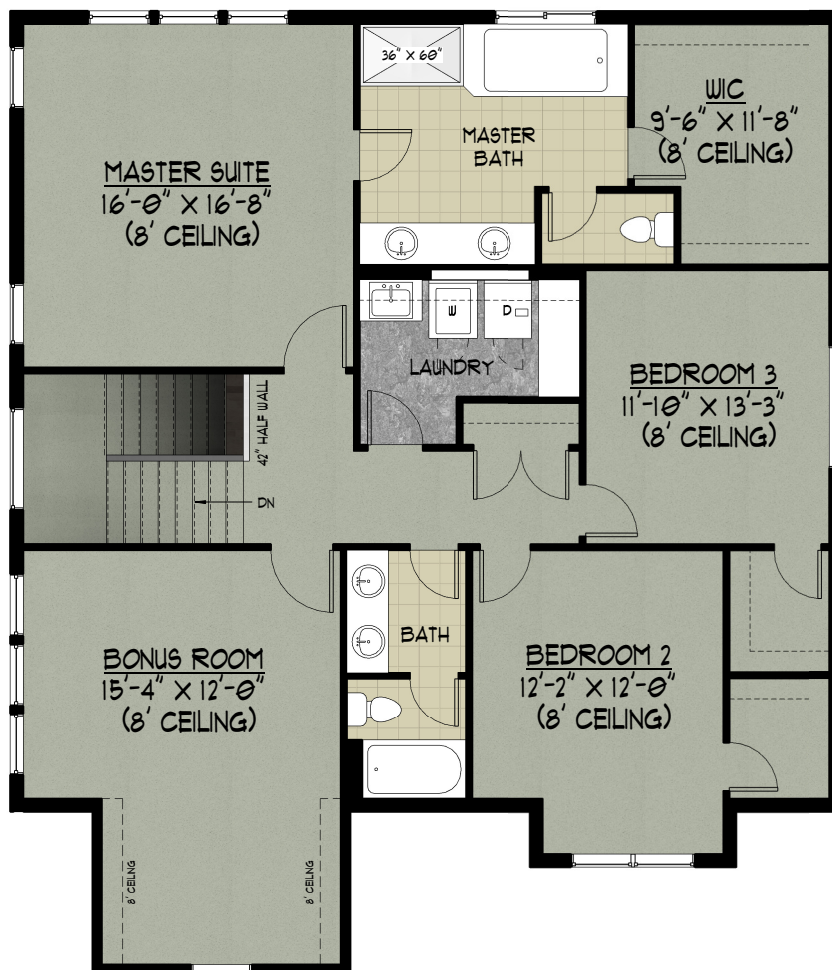

### AREA:

MAIN FLOOR:	1,427 SF
UPPER FLOOR:	1,514 SF
TOTAL LIVING:	3,001 SF
GARAGE:	460 SF

COPYRIGHT © RENAISSANCE HOMES, PHONE: (503) 636-5600  
 We are committed to constantly updating and improving our homes. As a result, floor plans, elevations, and prices are subject to change without notice. Artists' renderings may not exactly represent final product.  
 Copyright © Renaissance Homes 2018

### KEY

	CARPET
	CONCRETE
	HARDWOOD *DOES NOT INDICATE FLANK DIRECTION*
	TILE
	VINYL

## MAIN FLOOR PLAN

## UPPER FLOOR PLAN