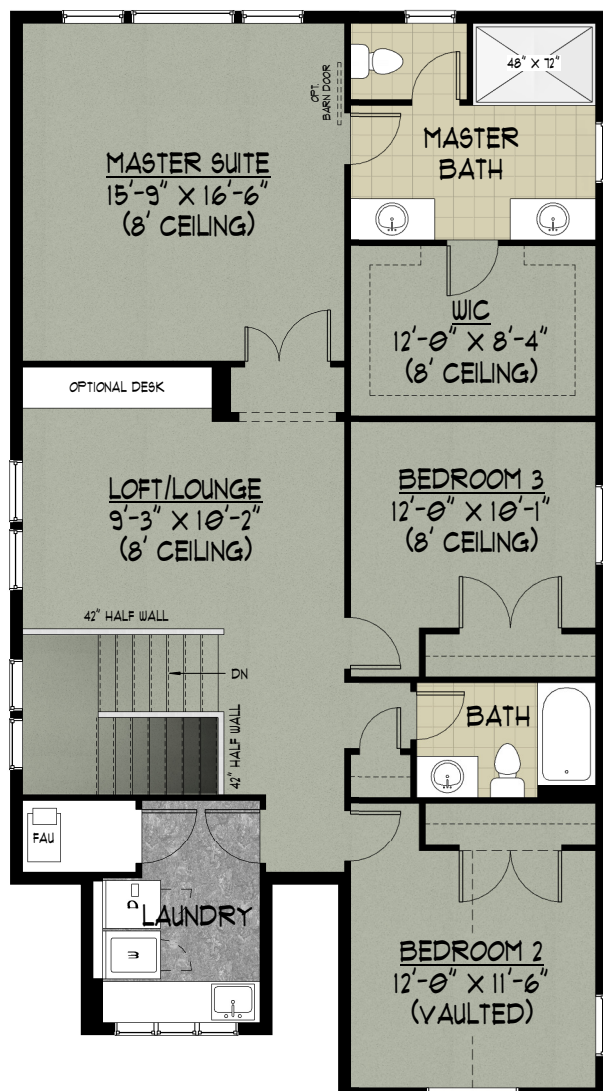

MAIN FLOOR PLAN