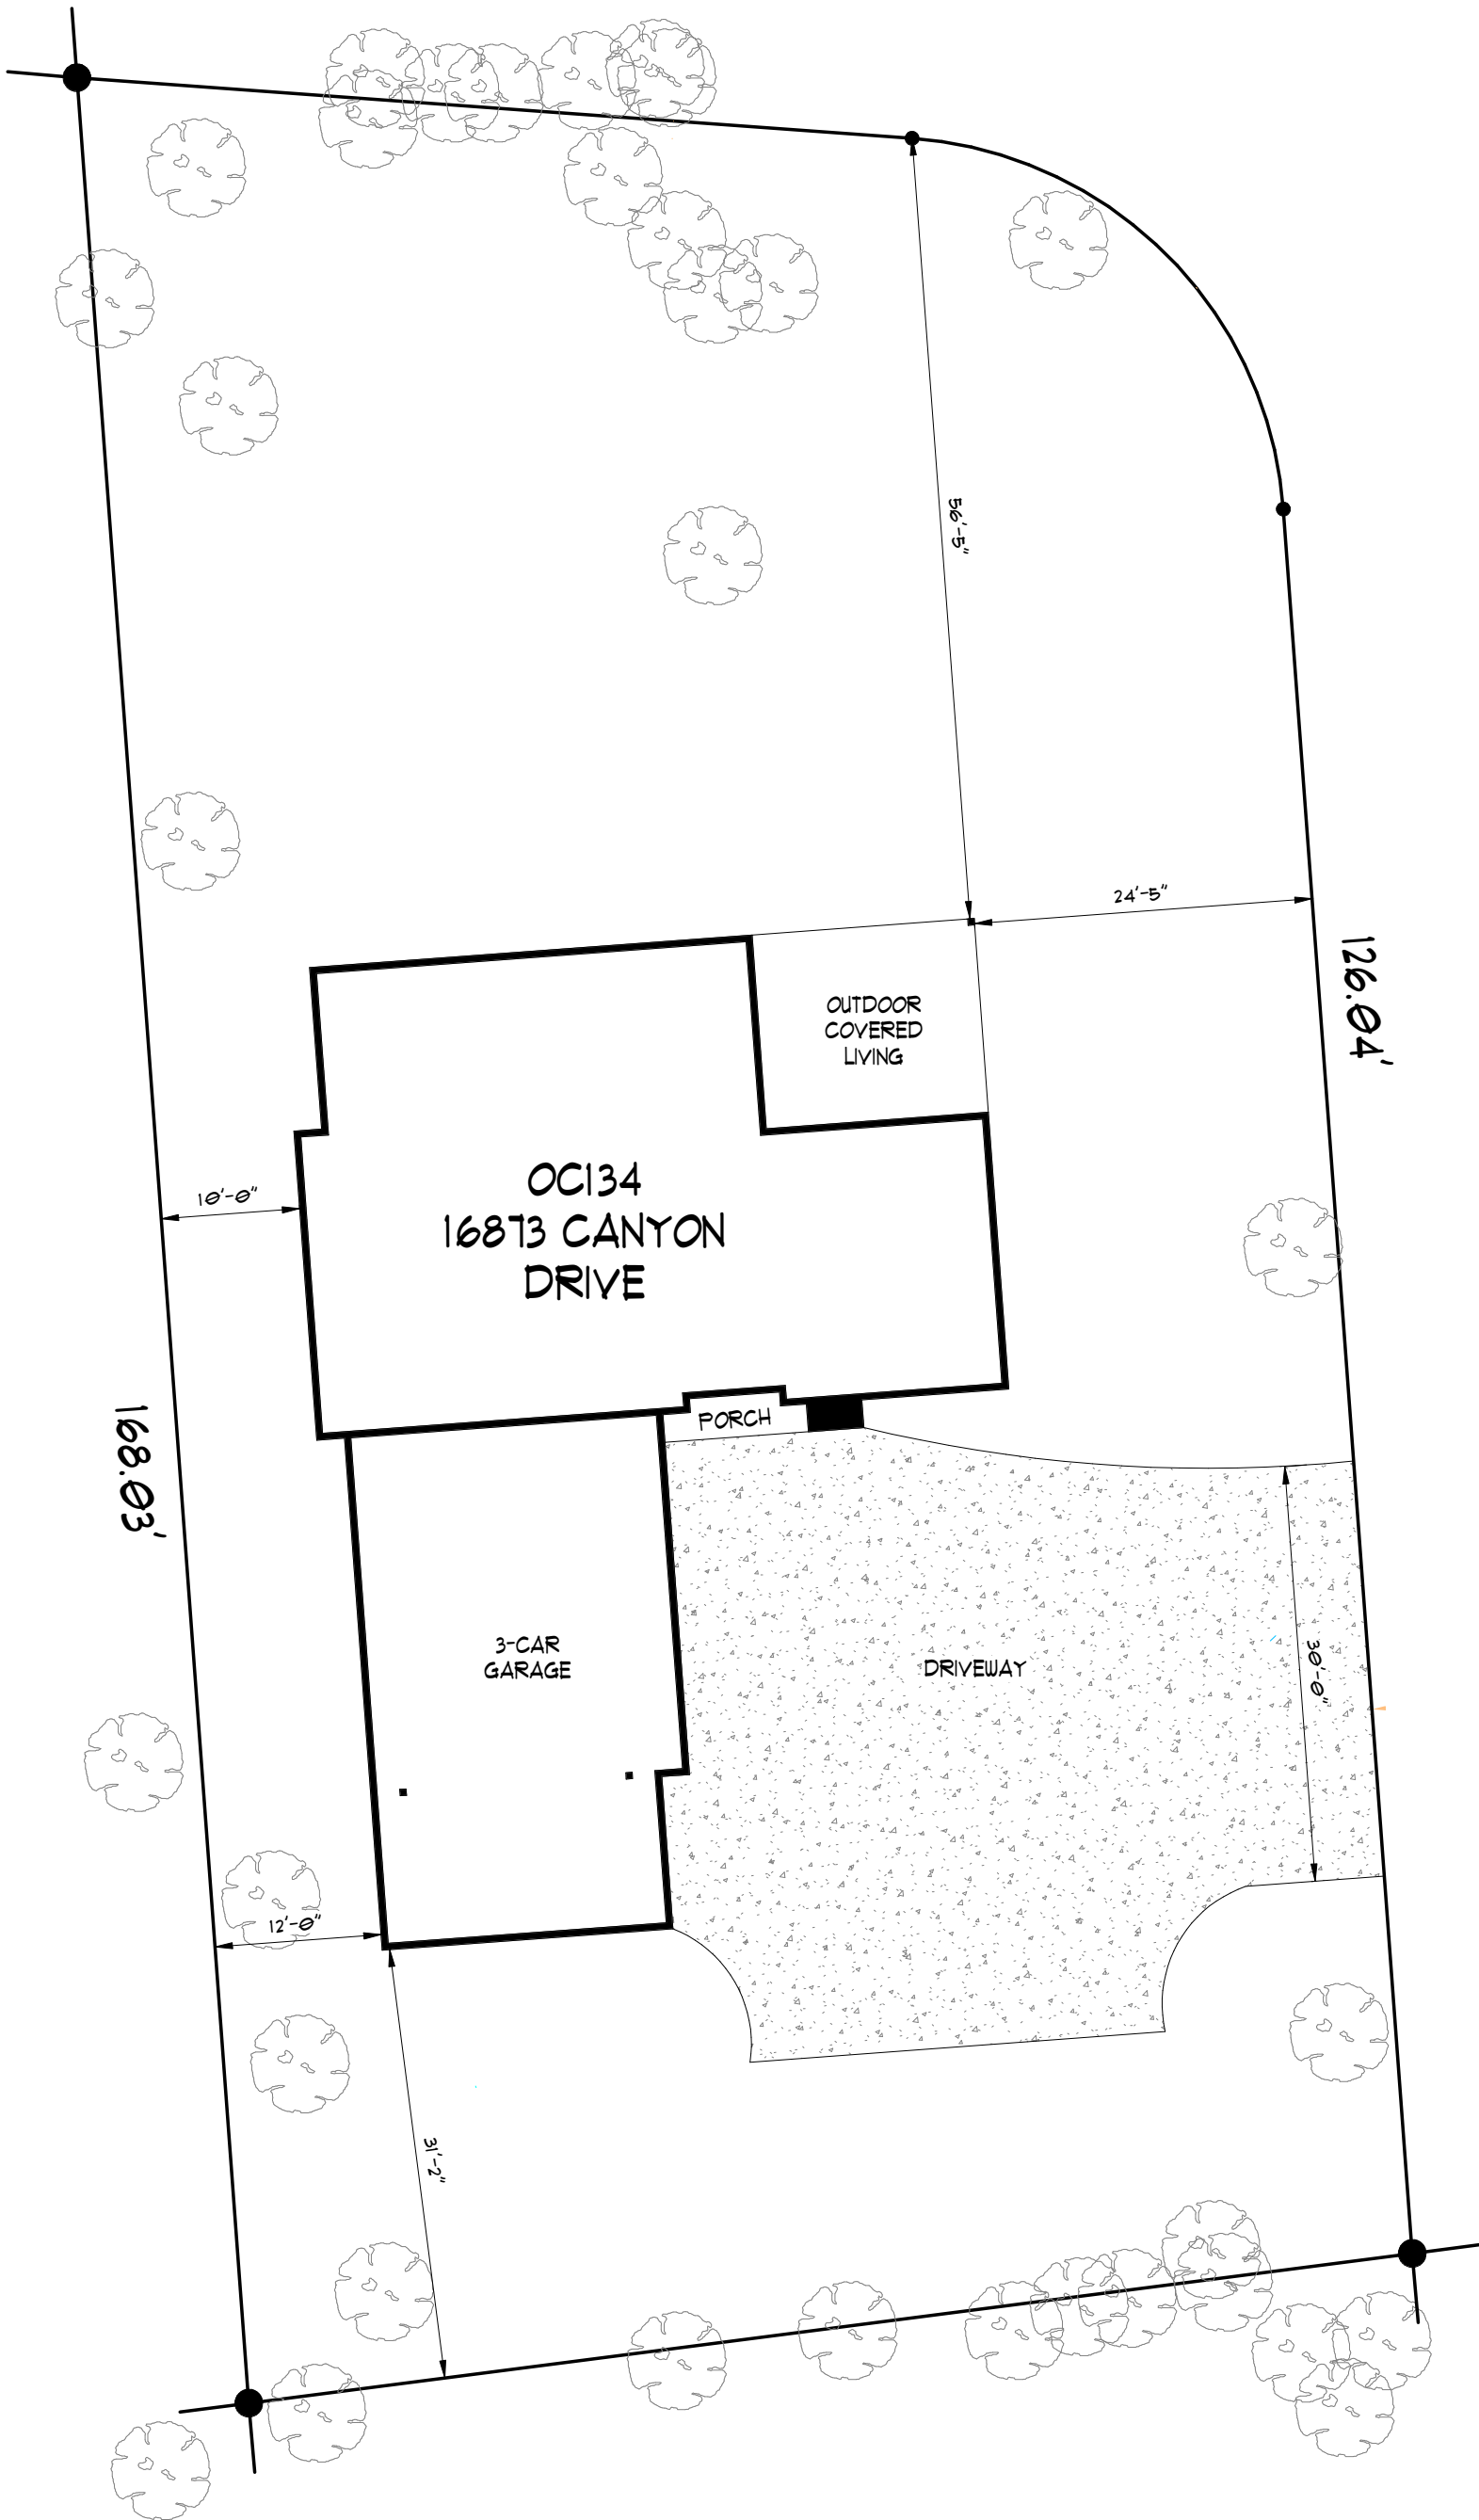

SOUTH SHORE BLVD.

CANYON DRIVE

LOT SIZE: 13,331 SF