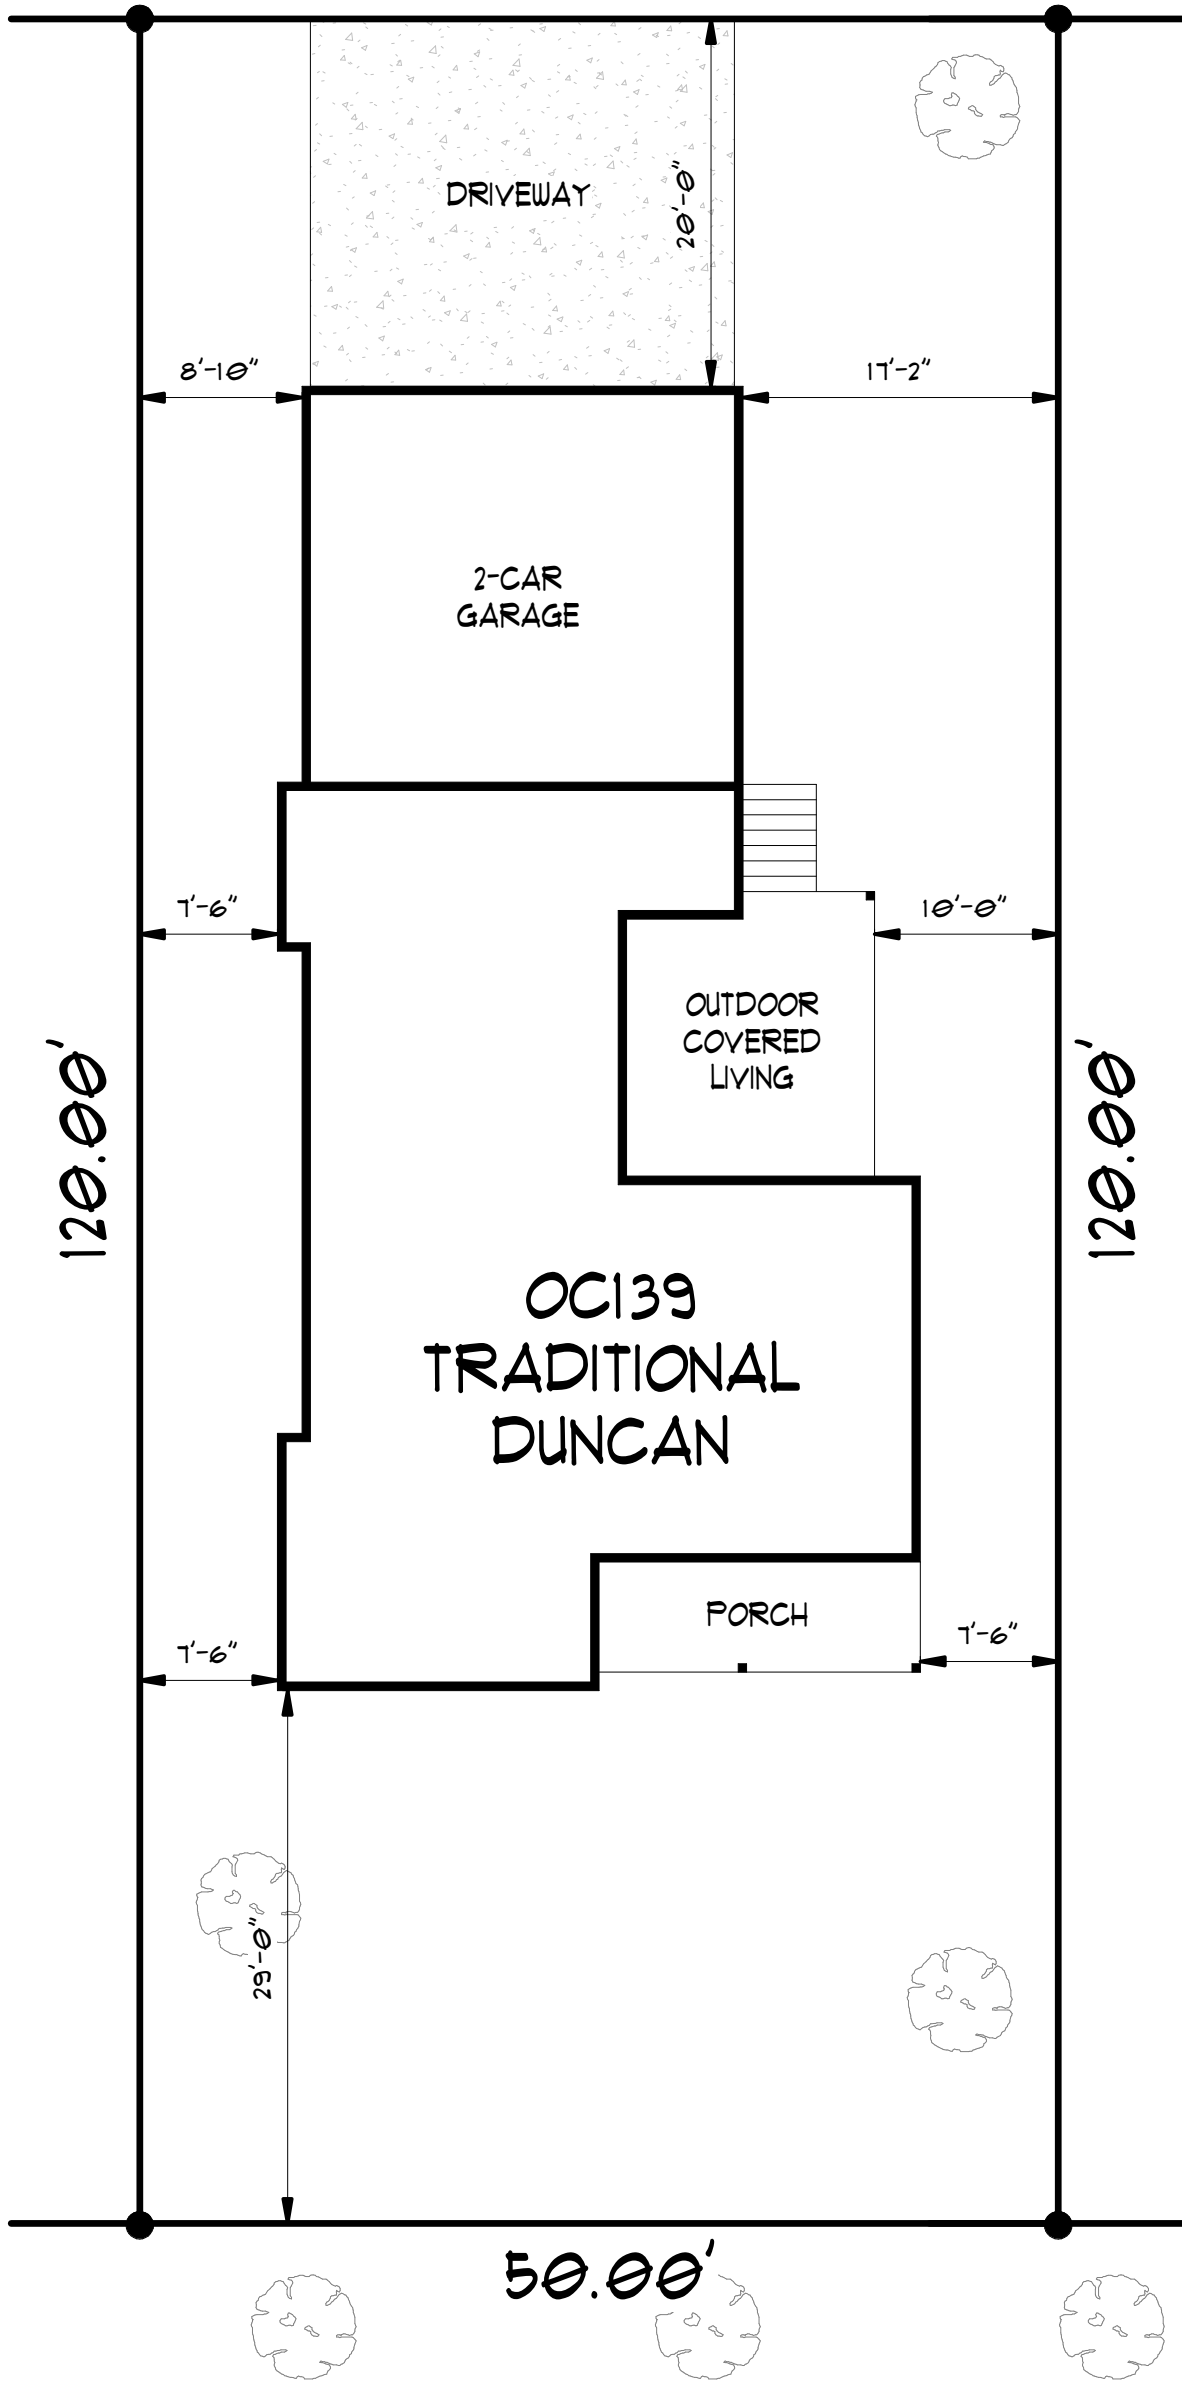

PRIVATE ALLEY

50.00'

120.00'

120.00'

50.00'

8TH STREET

LOT SIZES: 6,000 SQ FT