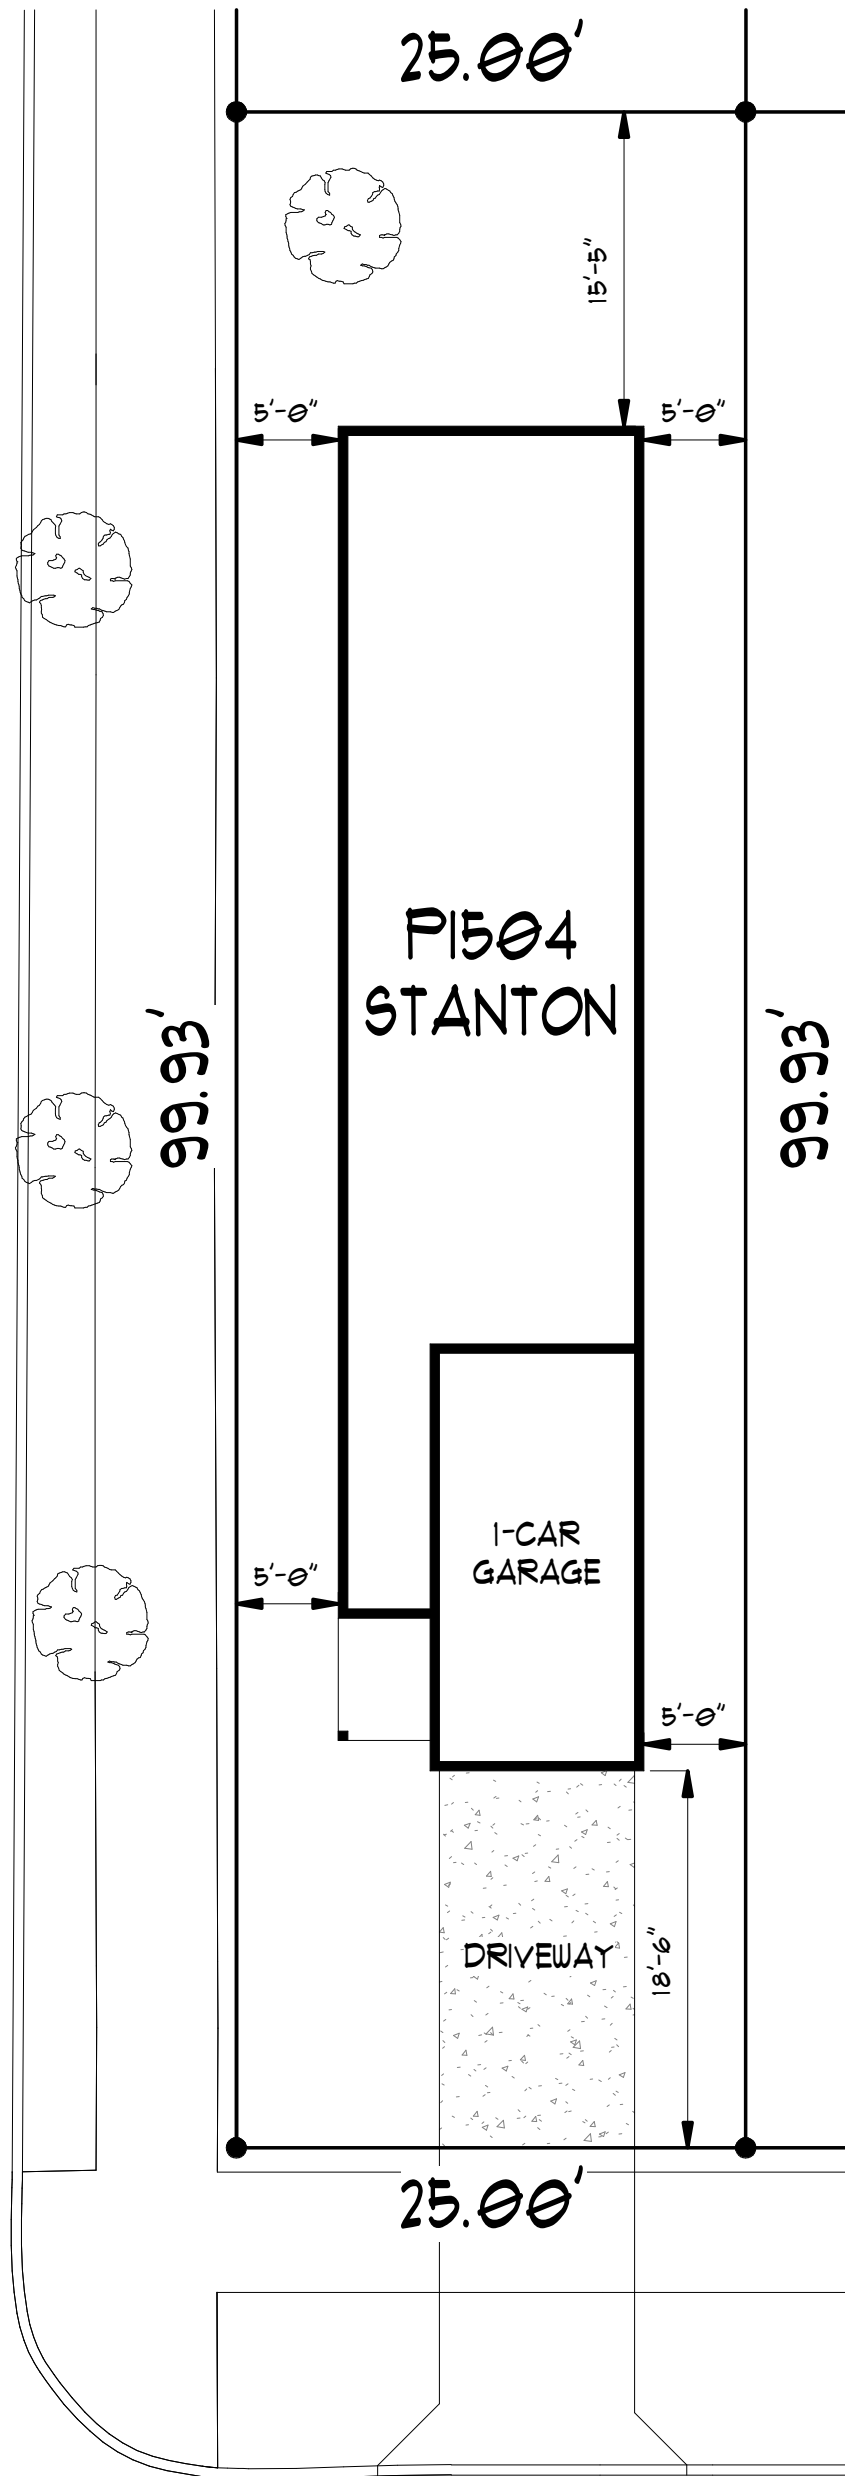

NE WEBSTER

NE 36TH AVENUE

LOT SIZE: 2,498 SQ FT