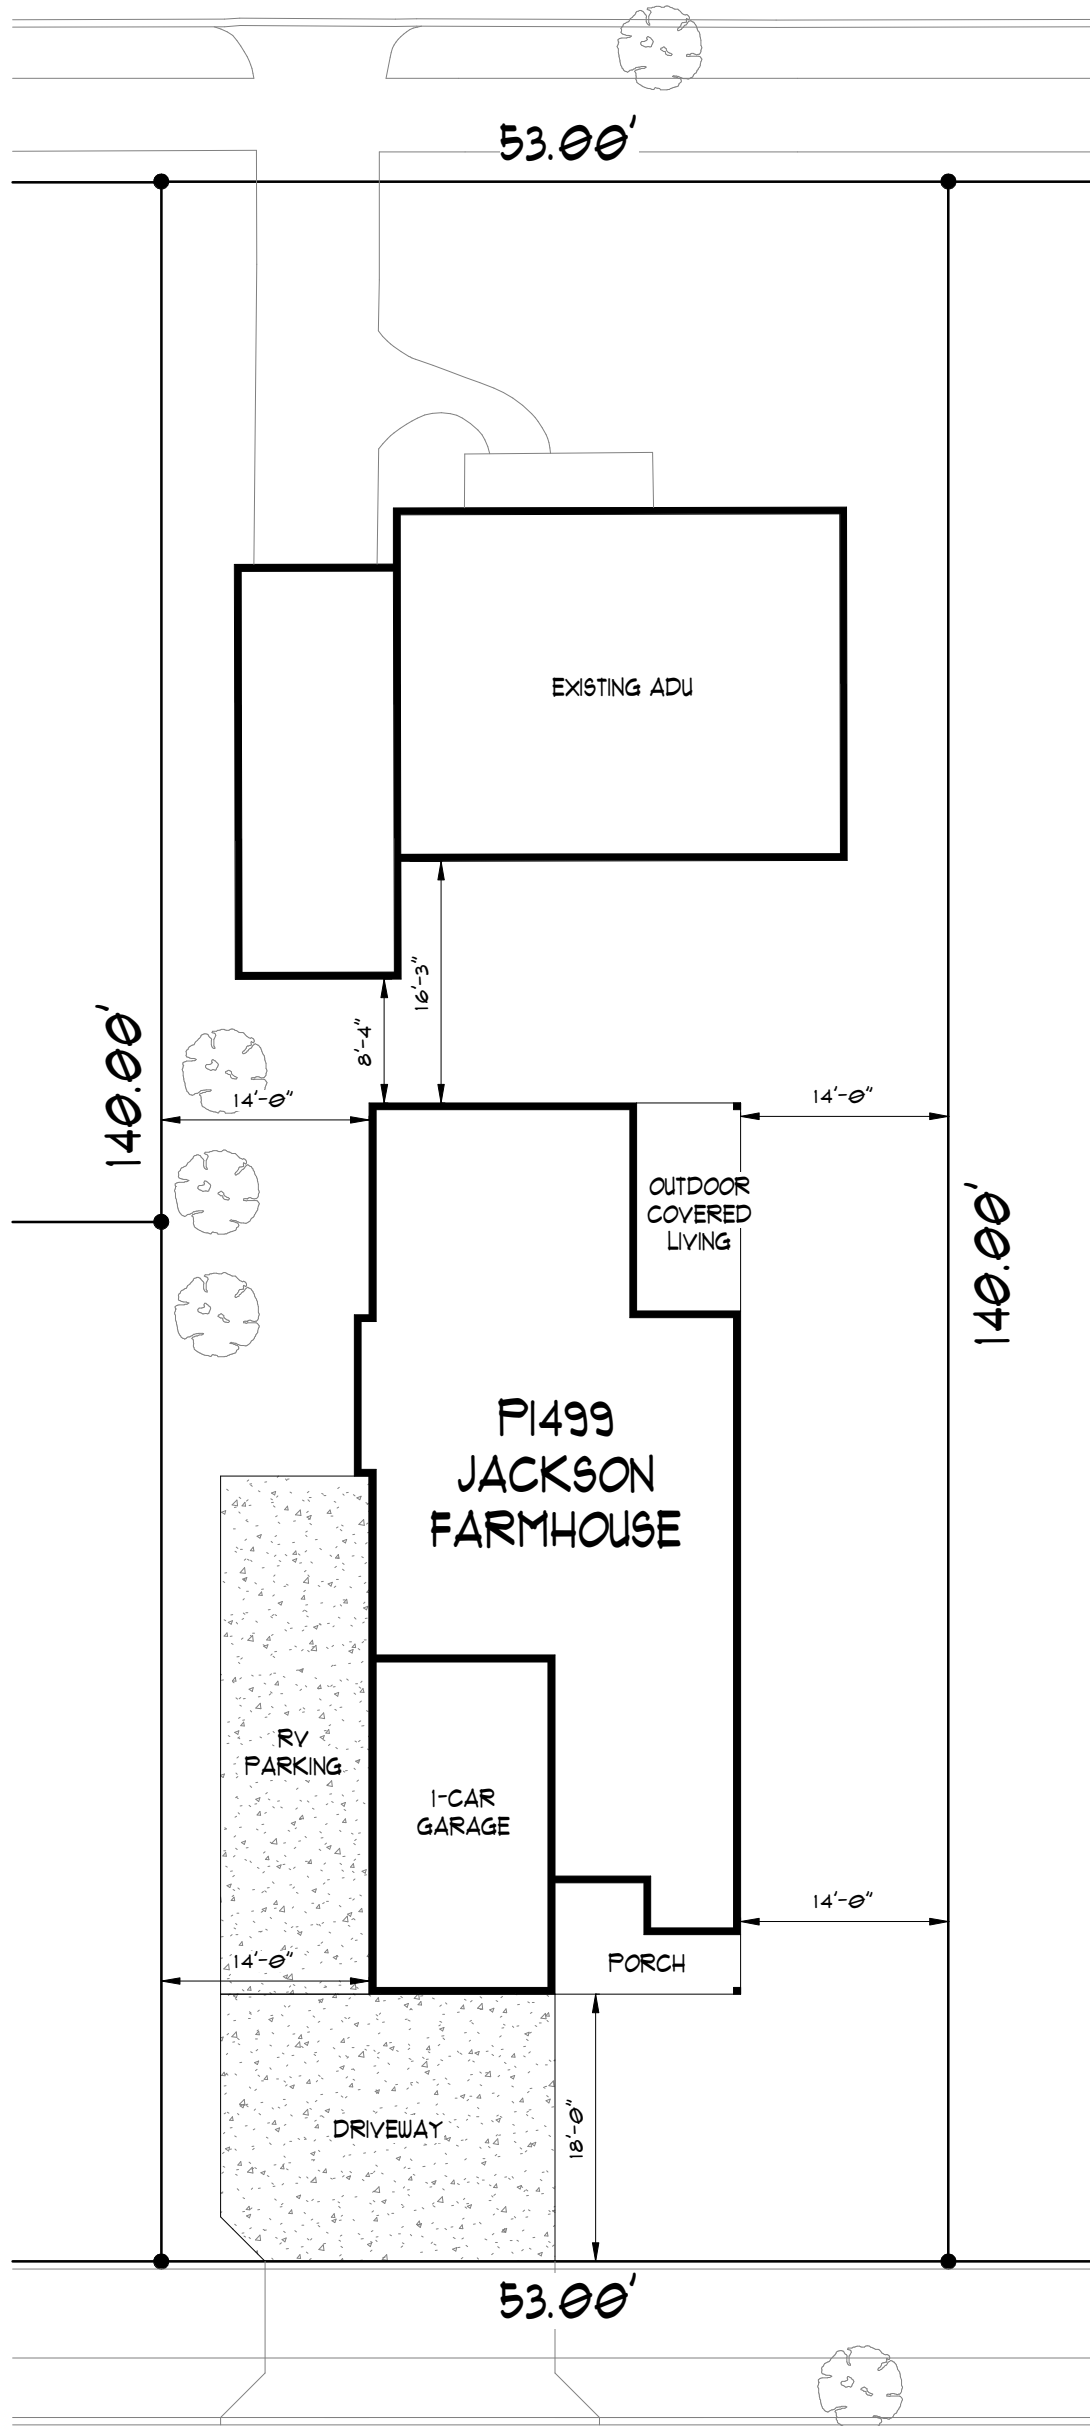

SE 49TH AVENUE

SE 50TH AVENUE

LOT SIZE: 1,420 SQ FT