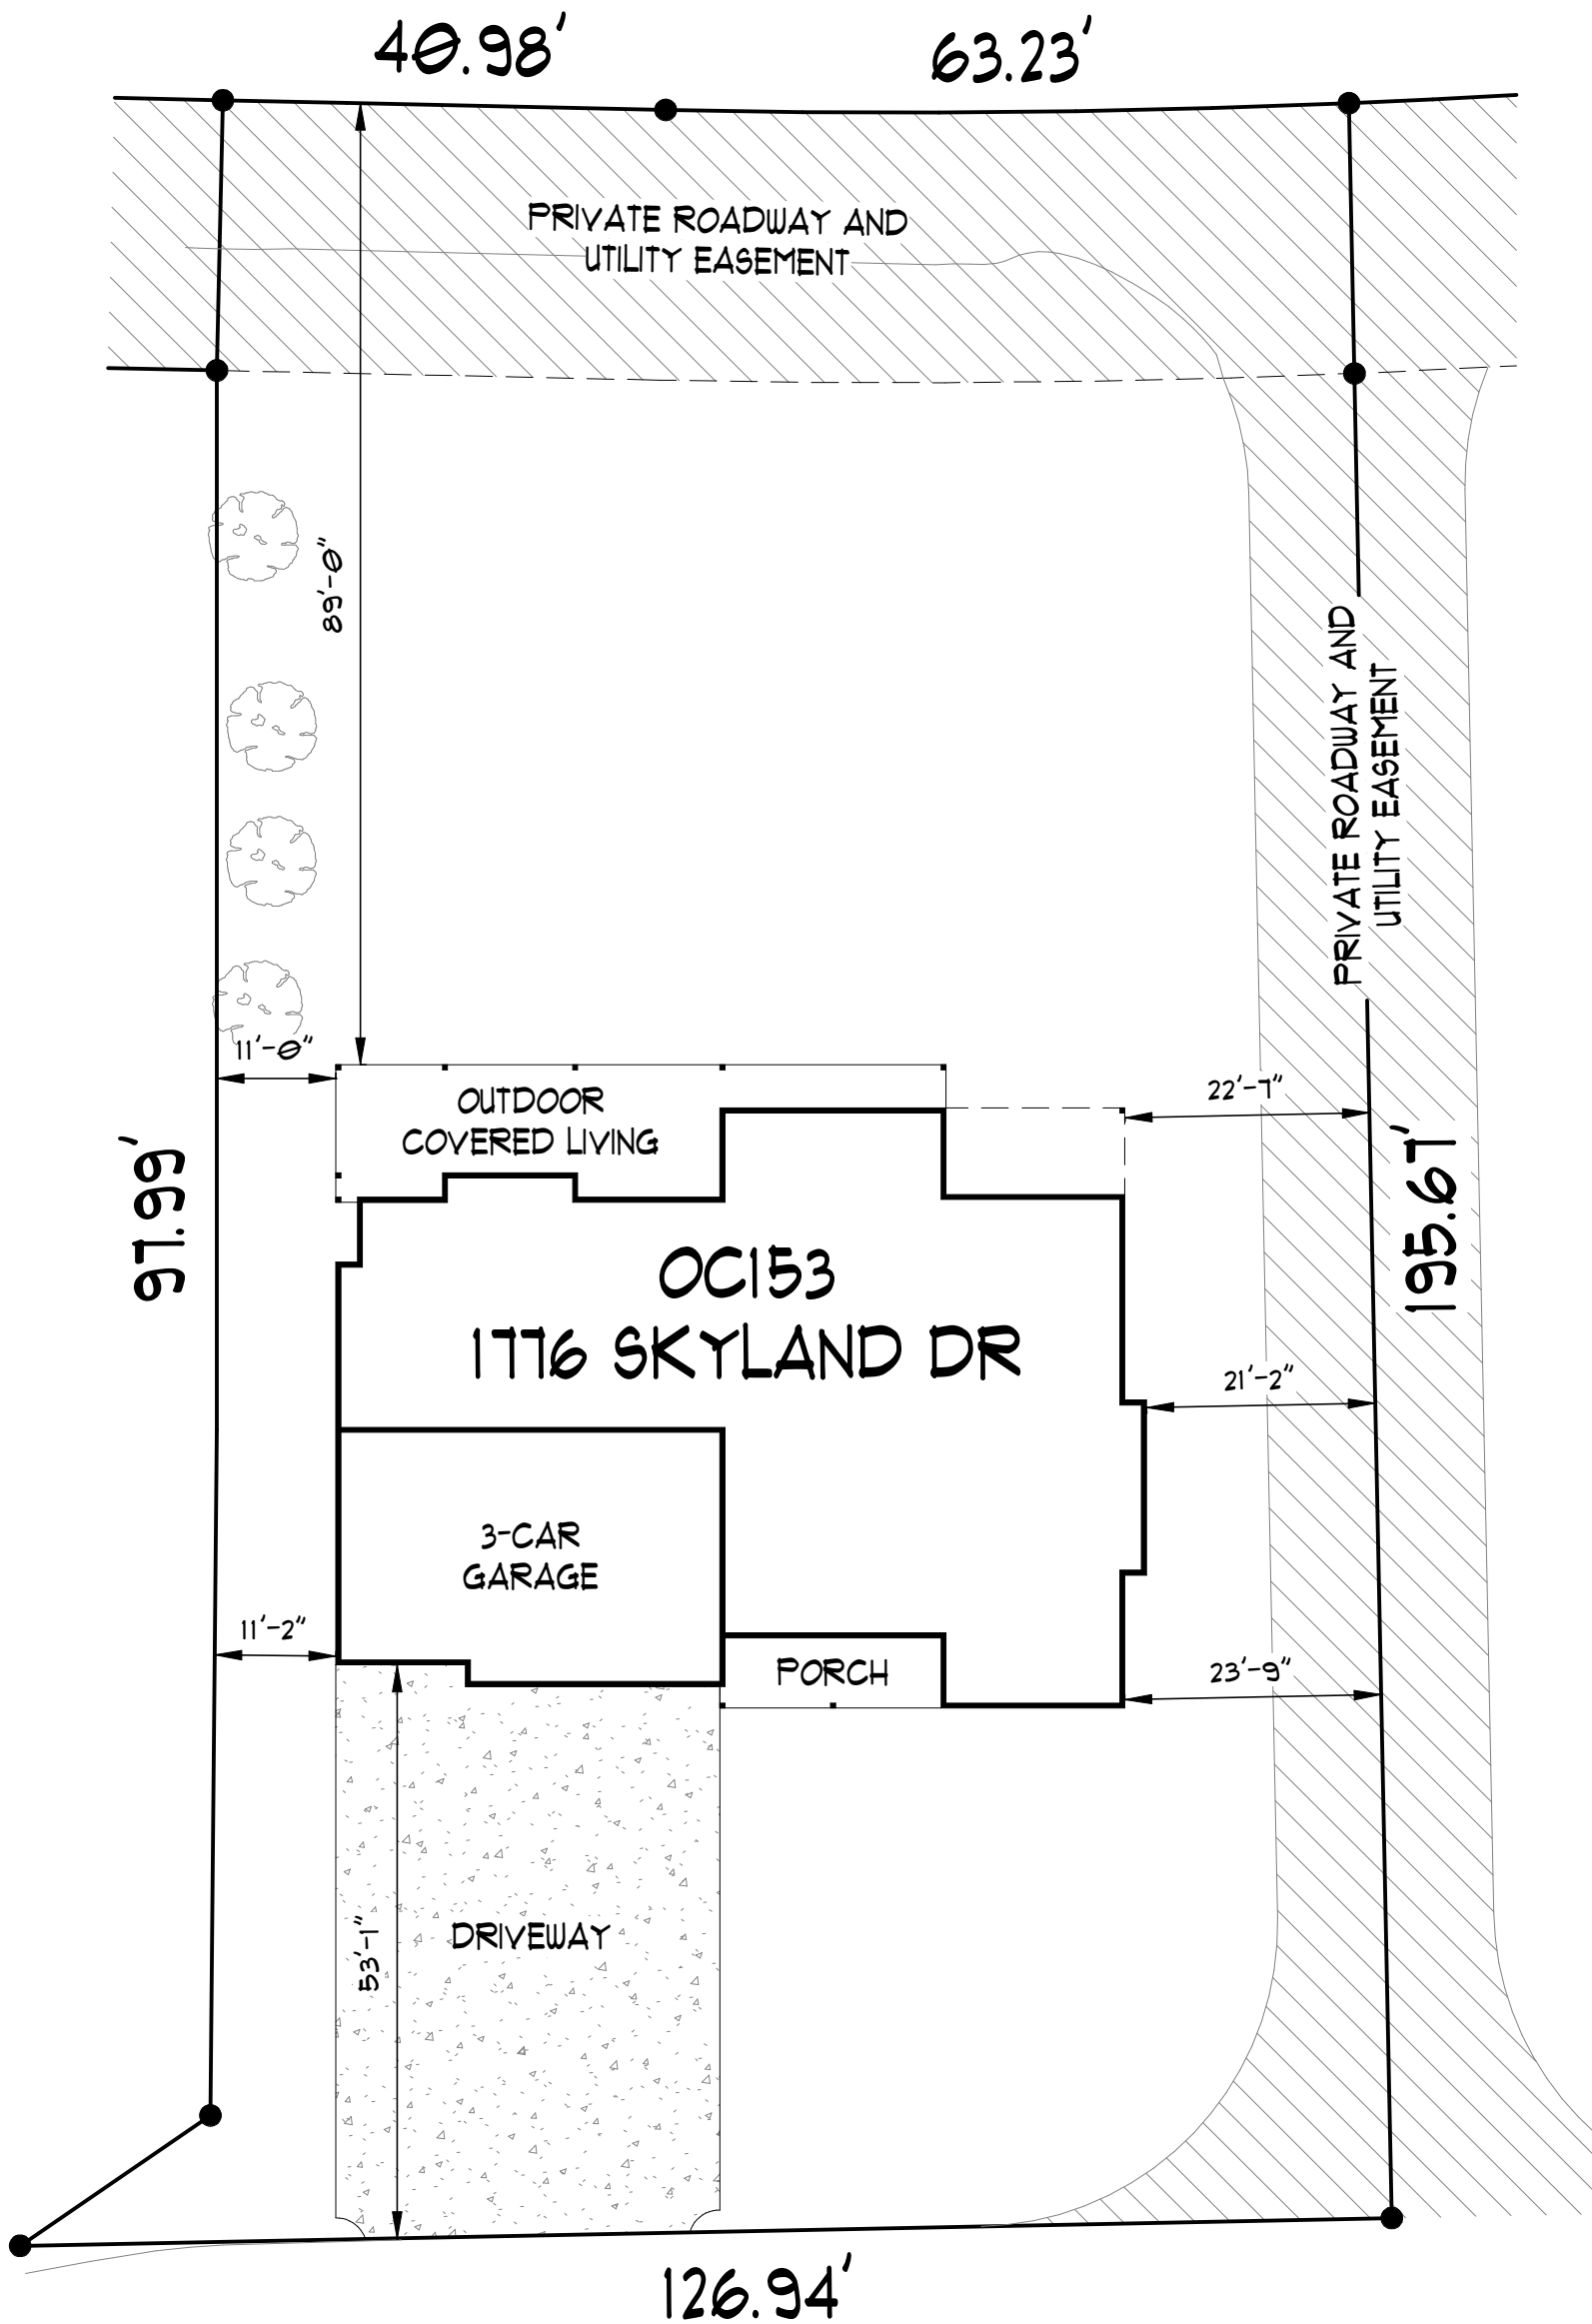

SKYLINE DRIVE

PRIVATE ROADWAY

LOT SIZE: 21,072 SQ FT