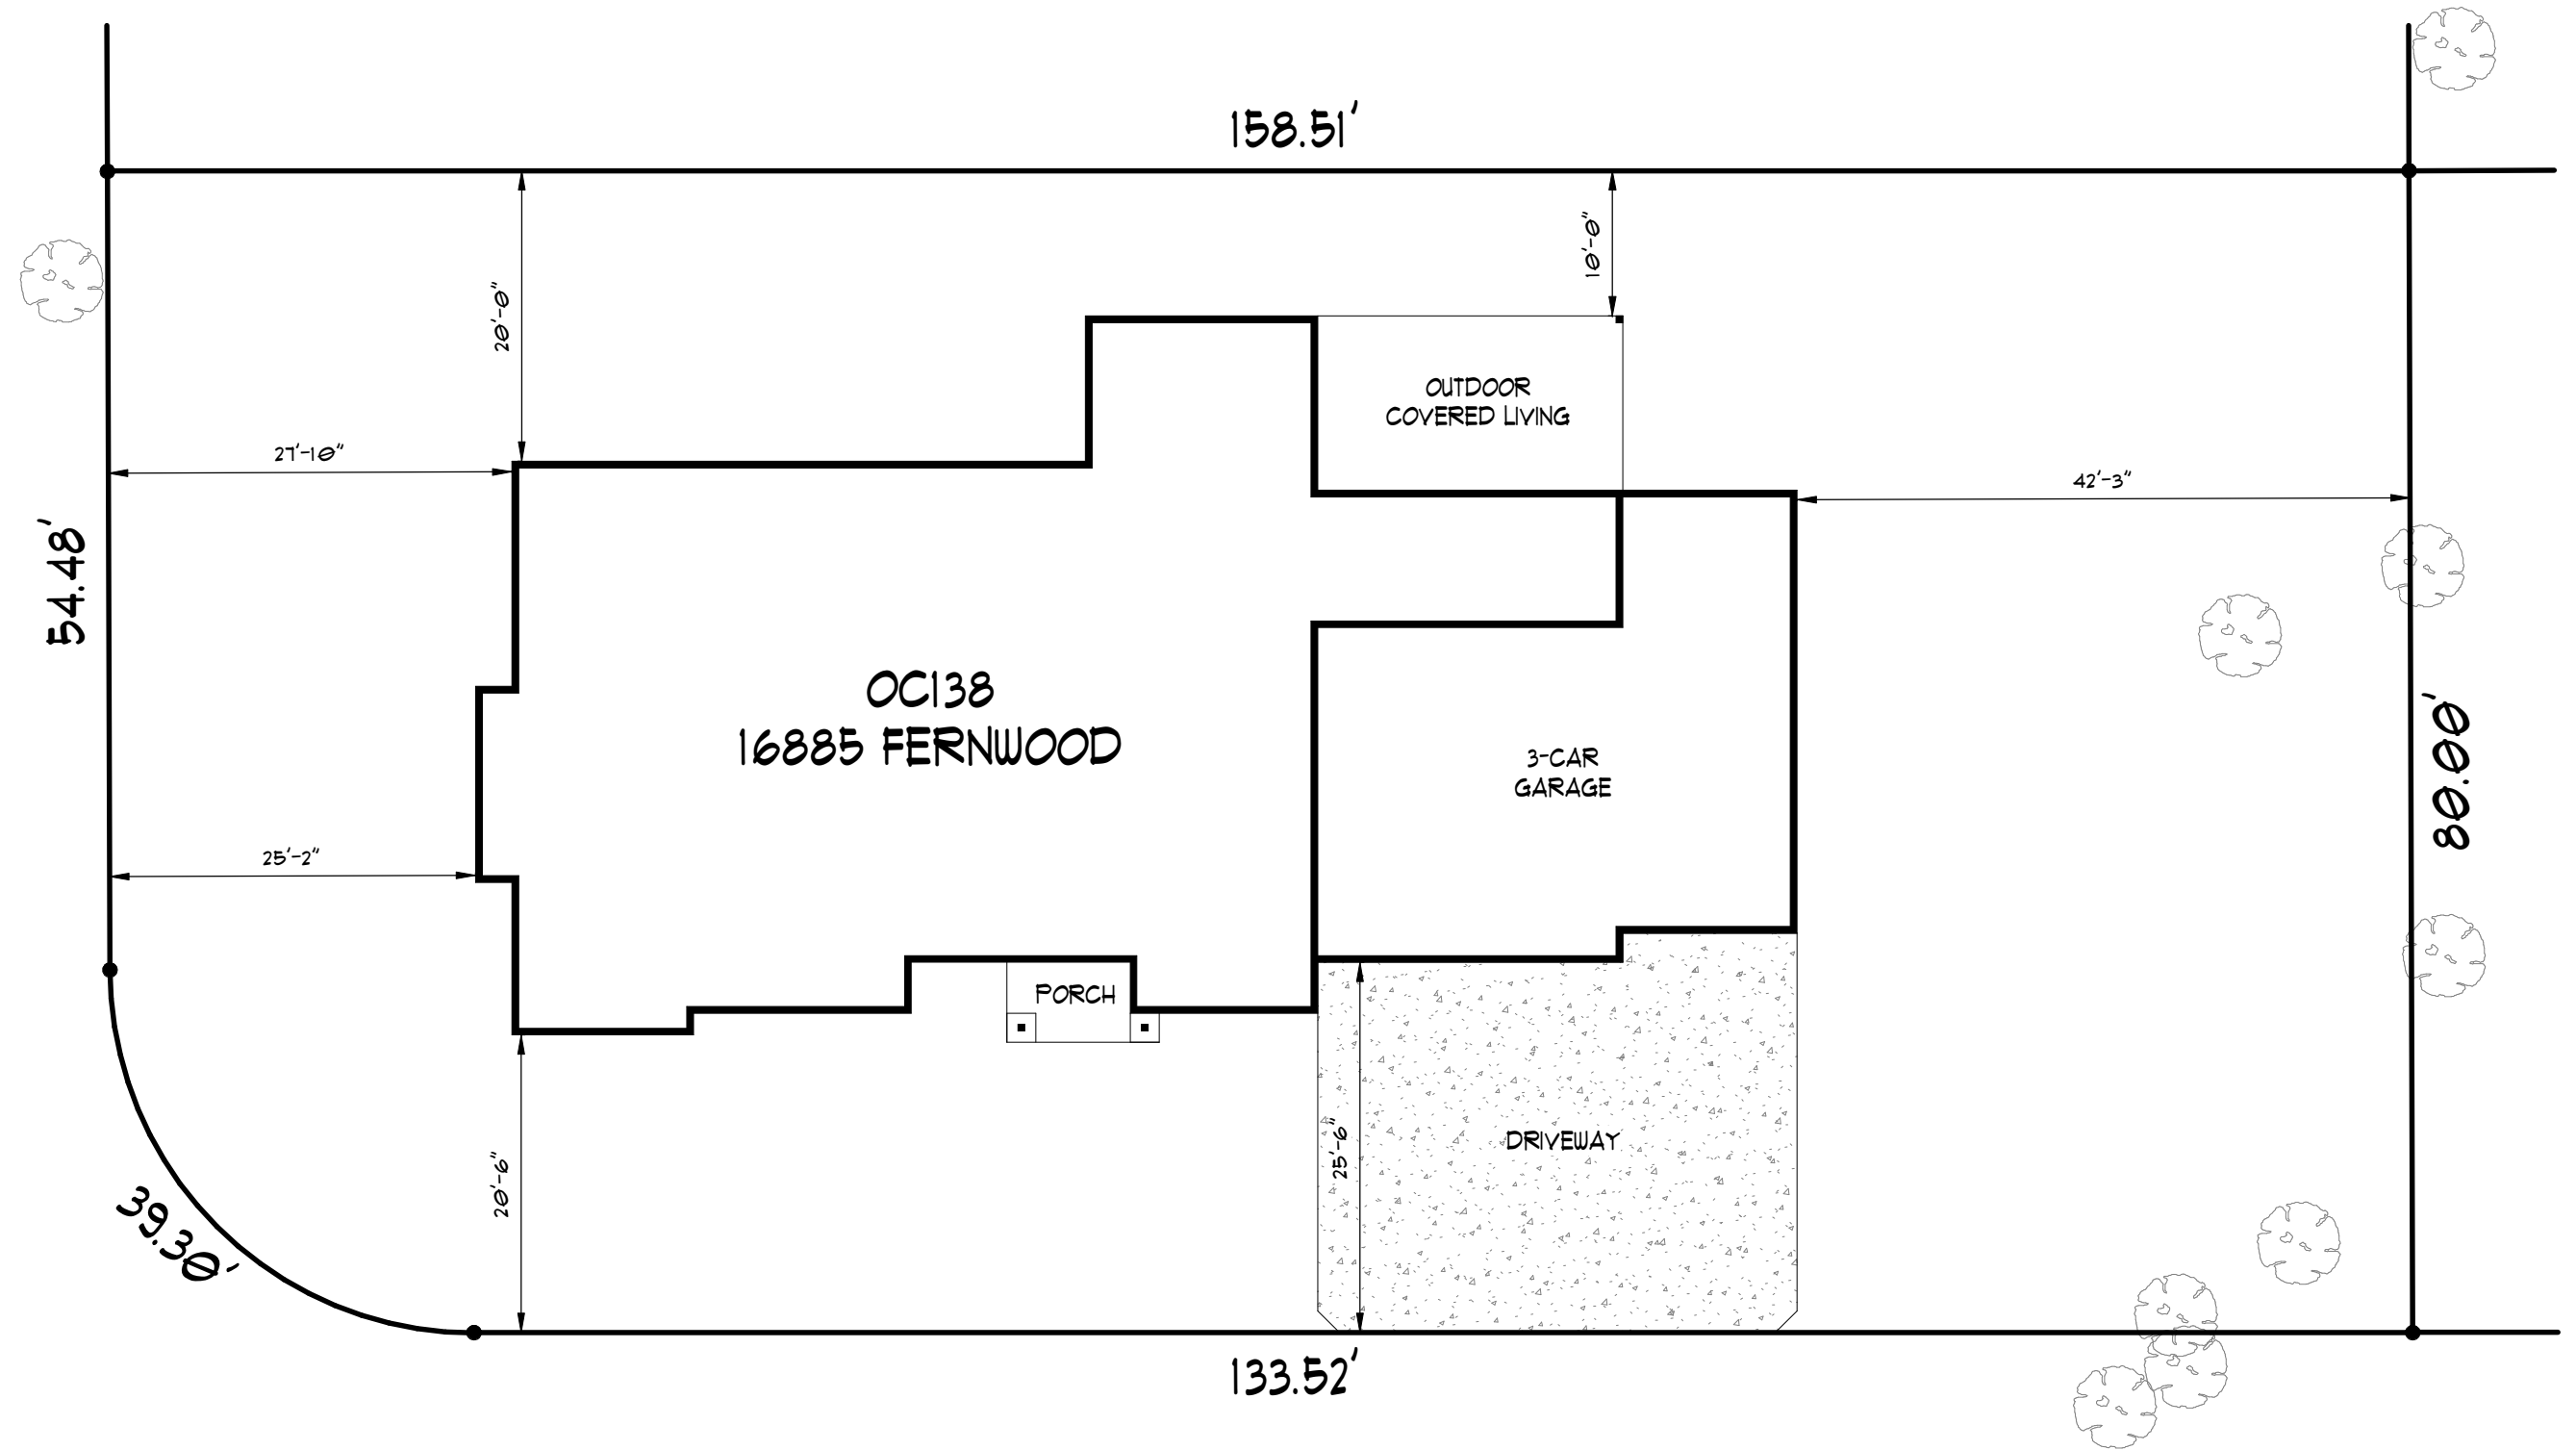

GREENTREE ROAD

FERNWOOD DRIVE

LOT SIZE: 12,548 SQ FT