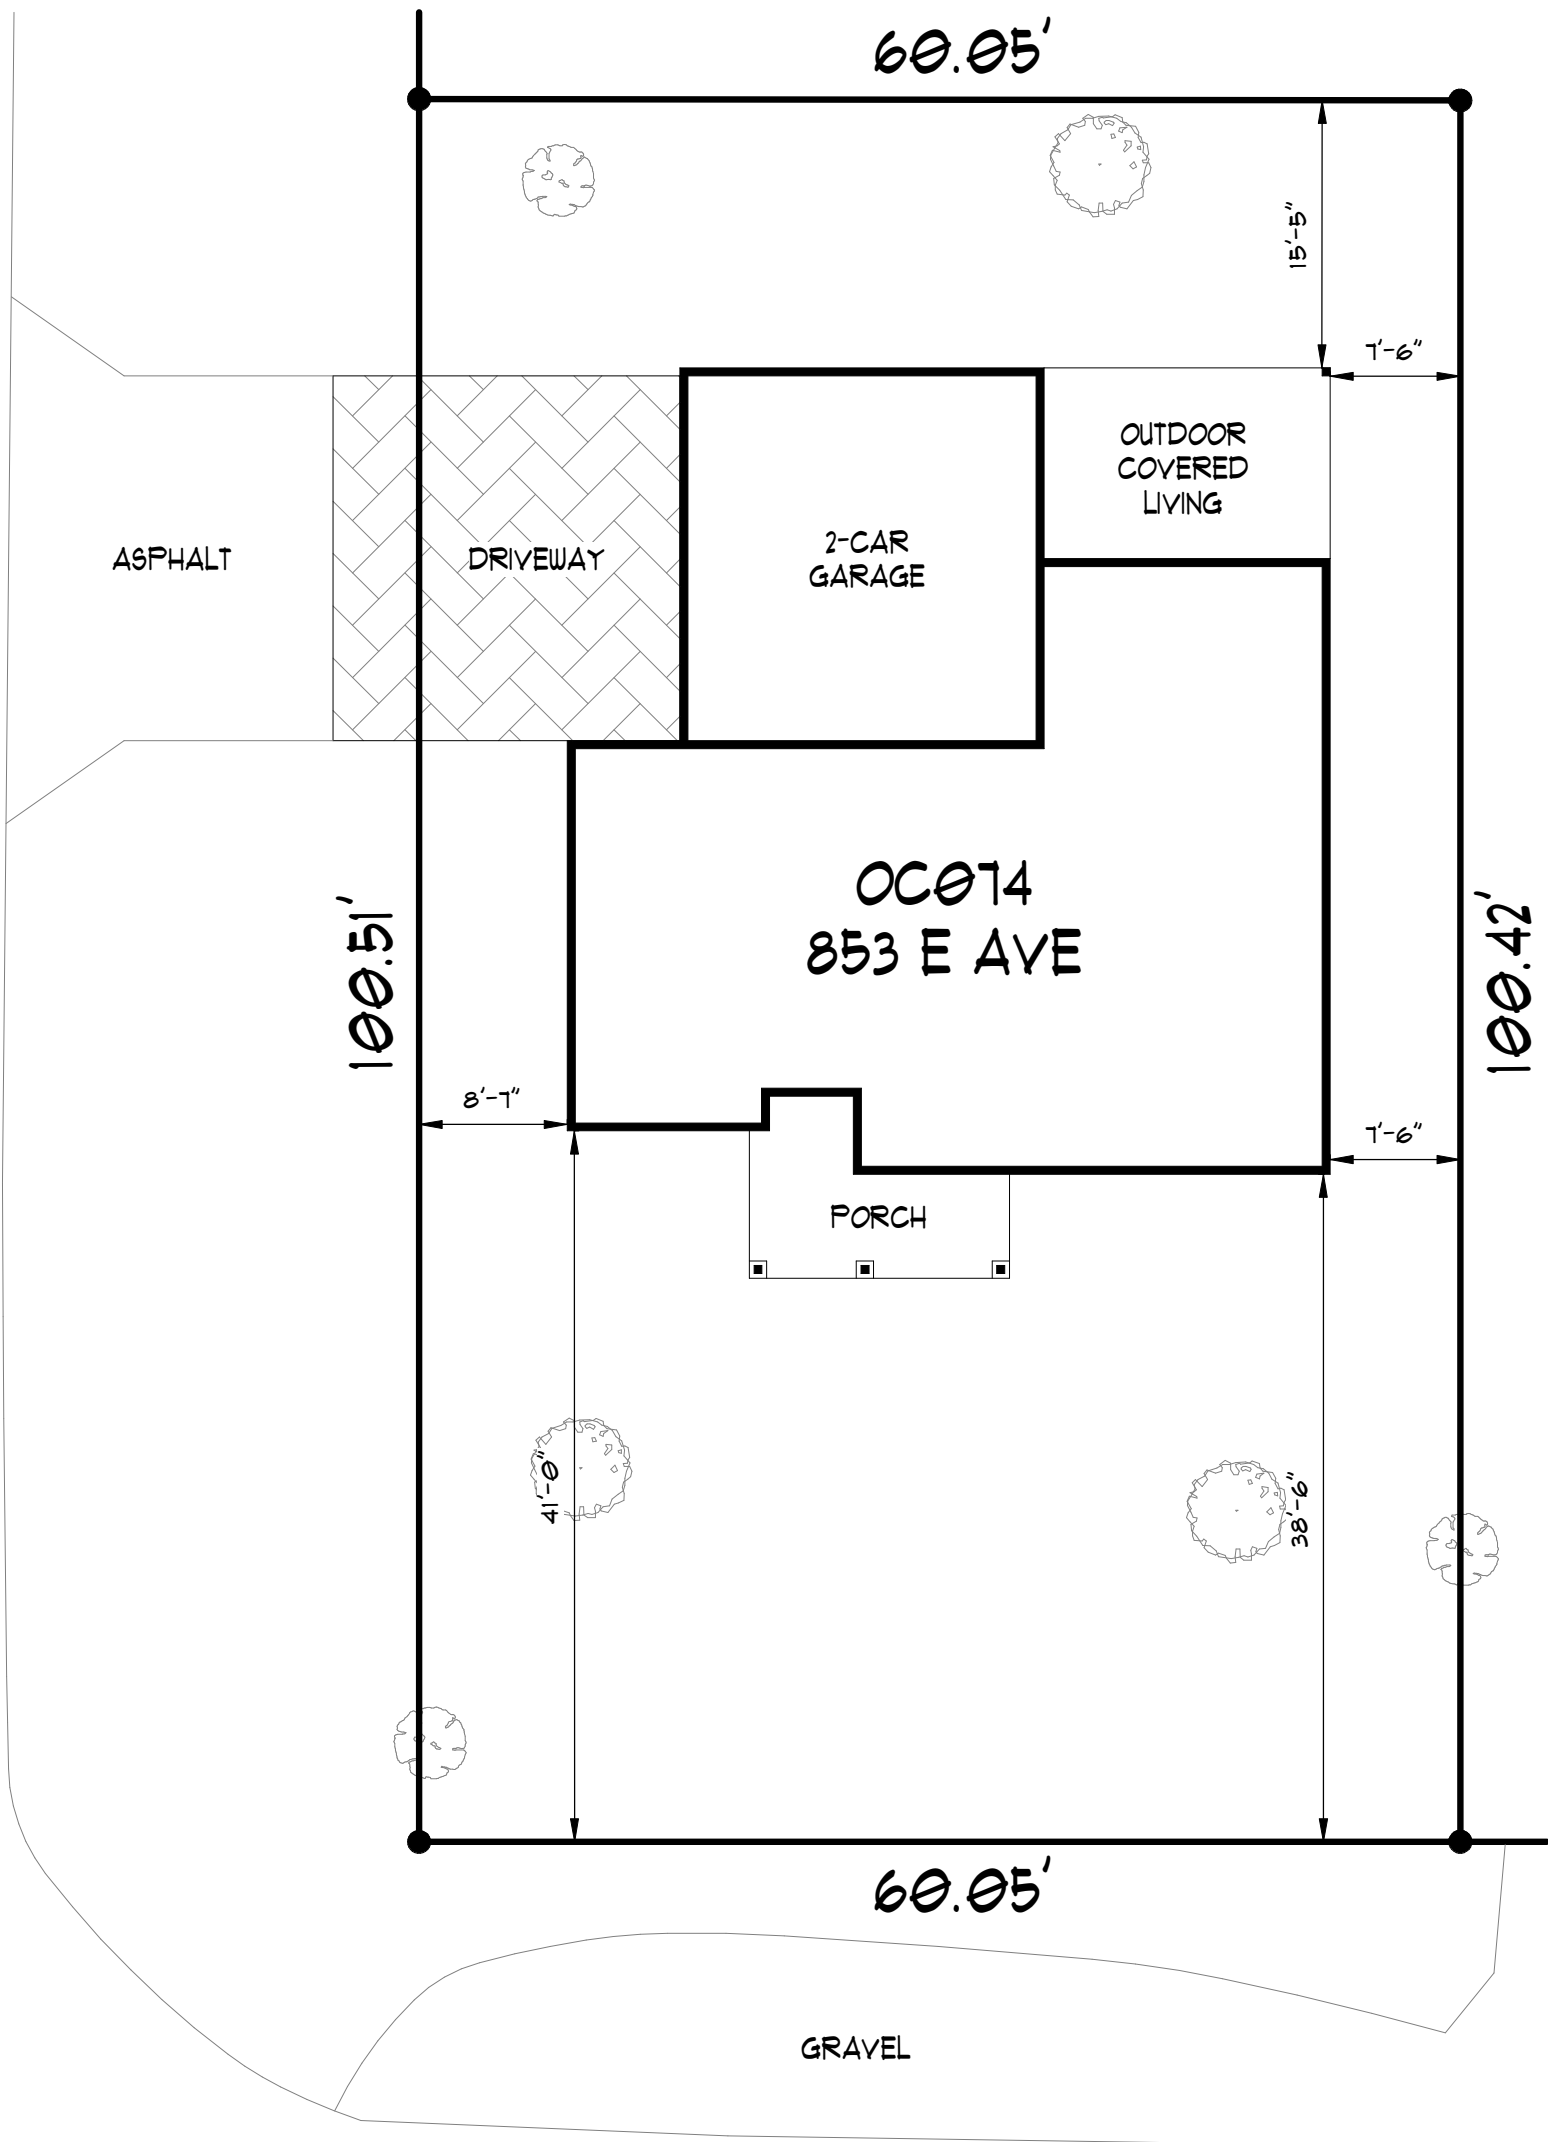

9TH STREET

E AVENUE

LOT SIZE: 6,000 SQ FT