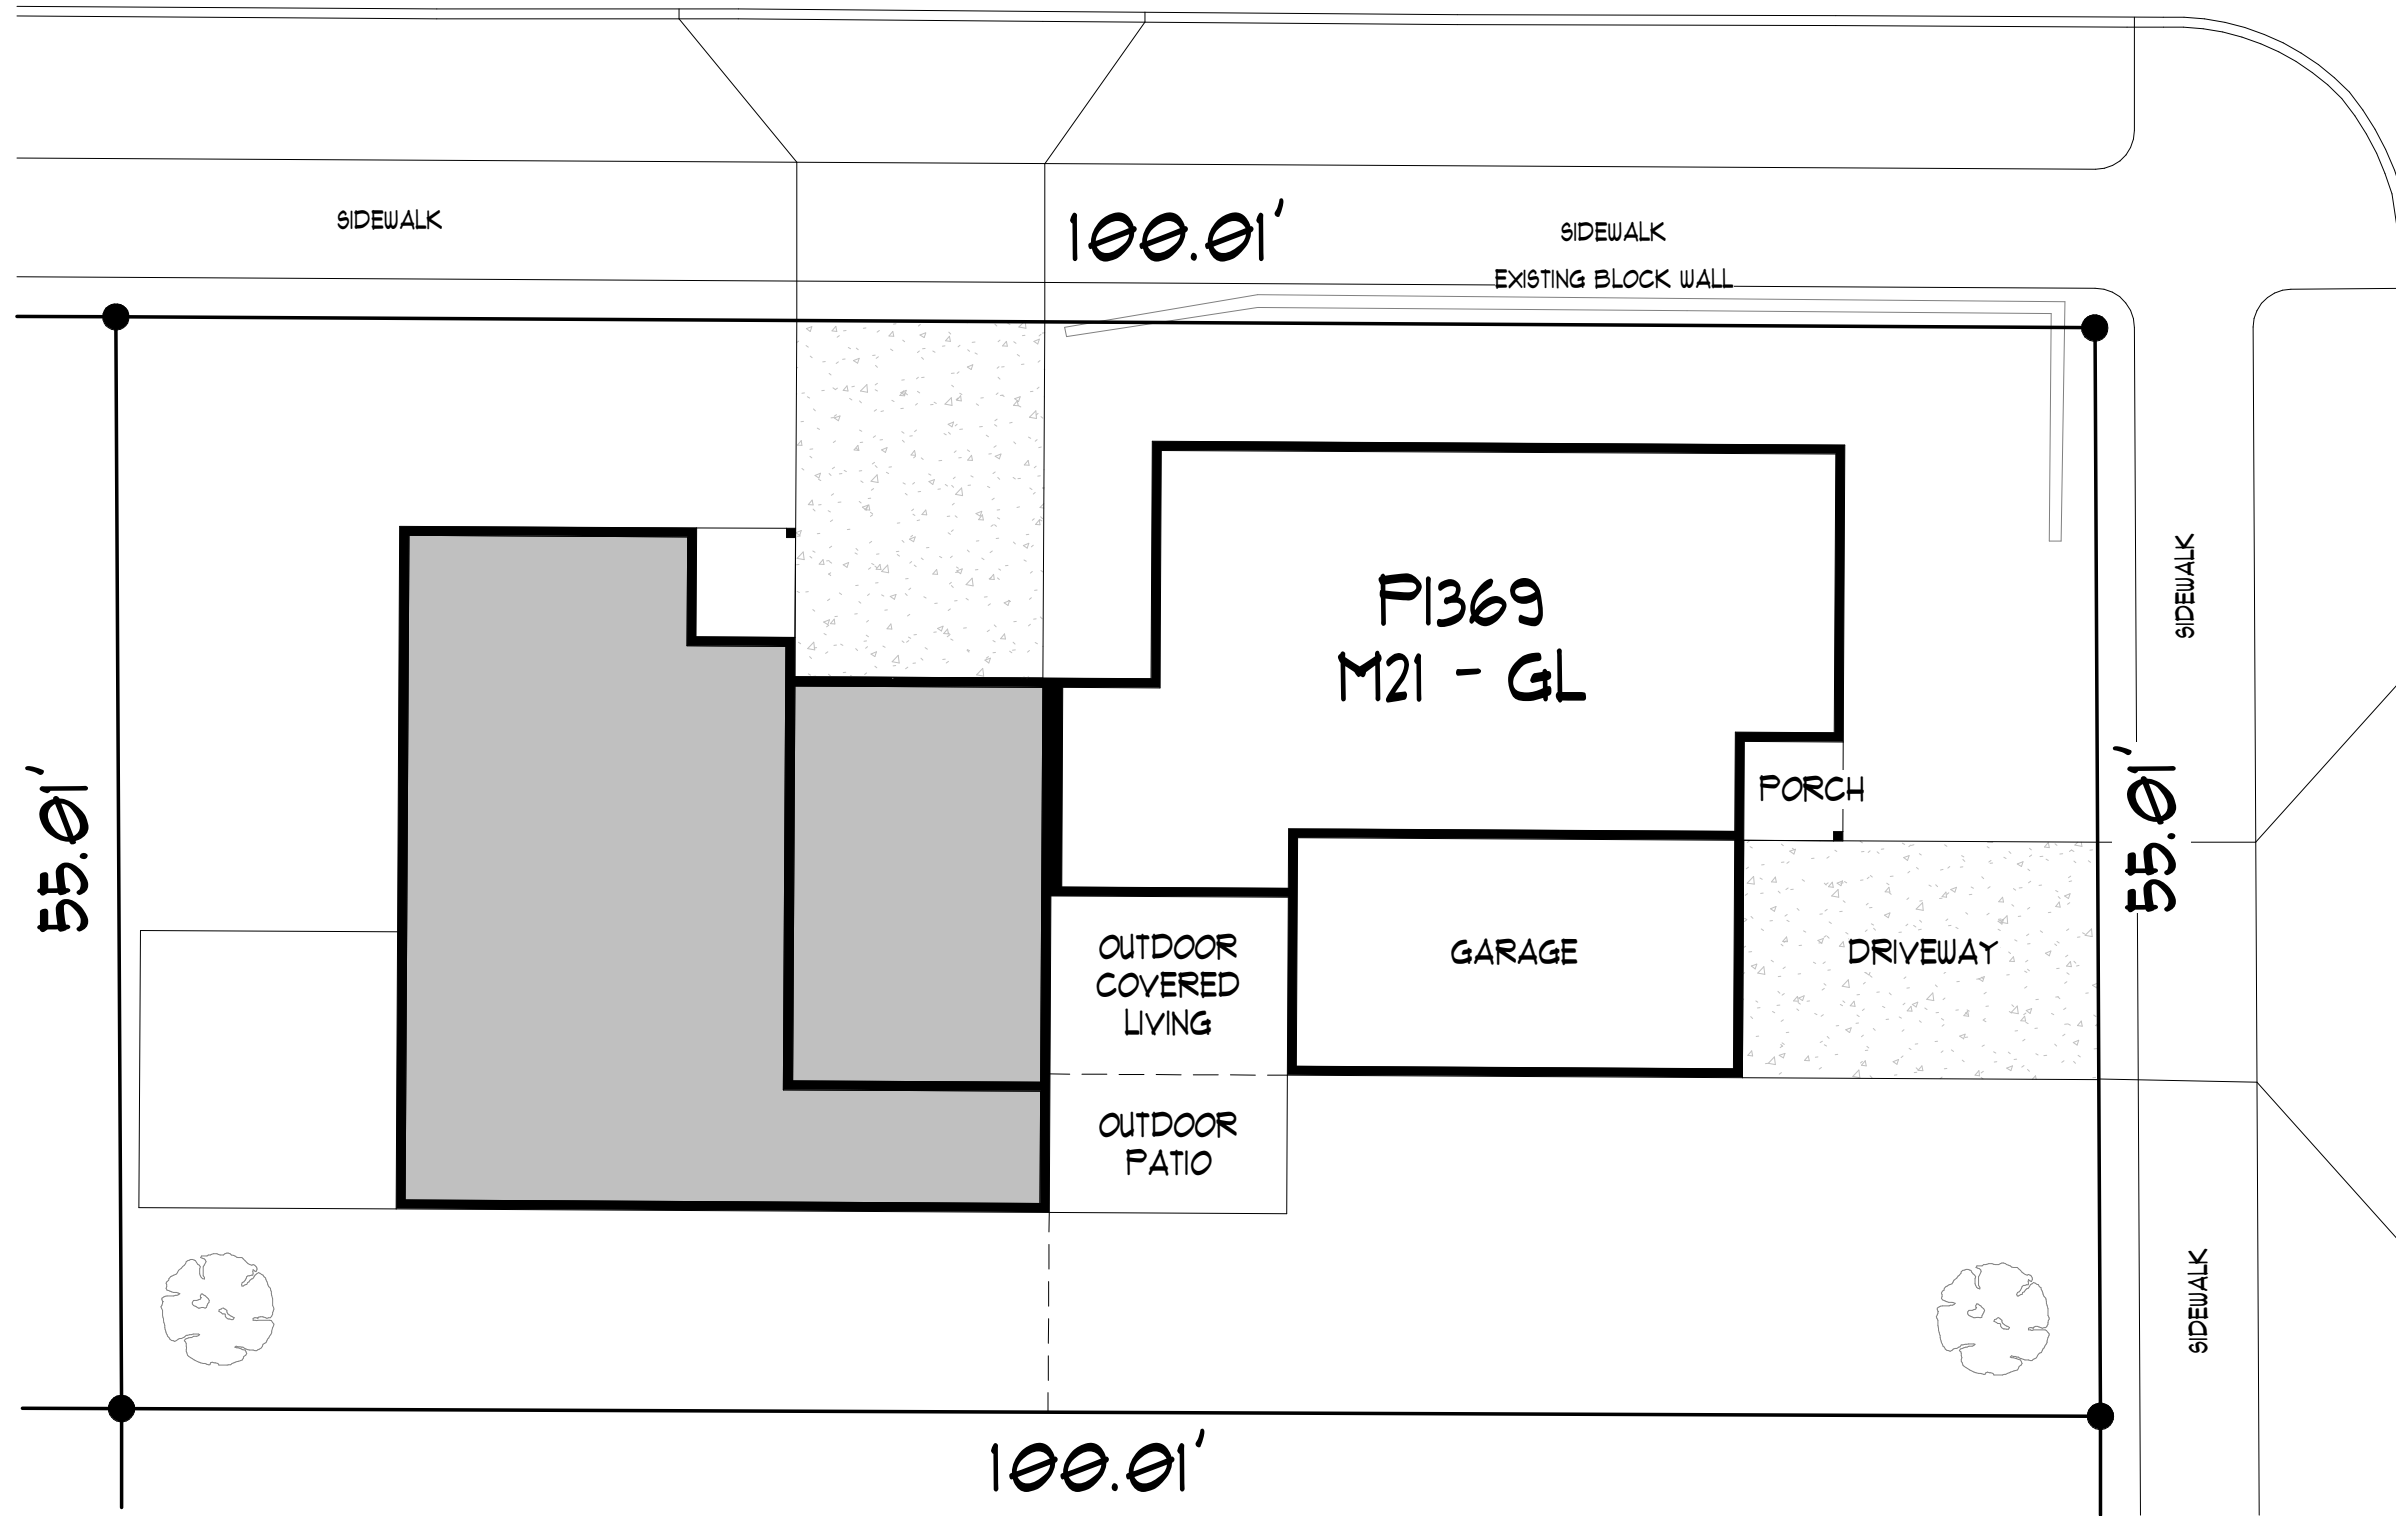

N.E. BEECH STREET

N.E. 46TH AVENUE

LOT SIZE: 2,154 SQ FT