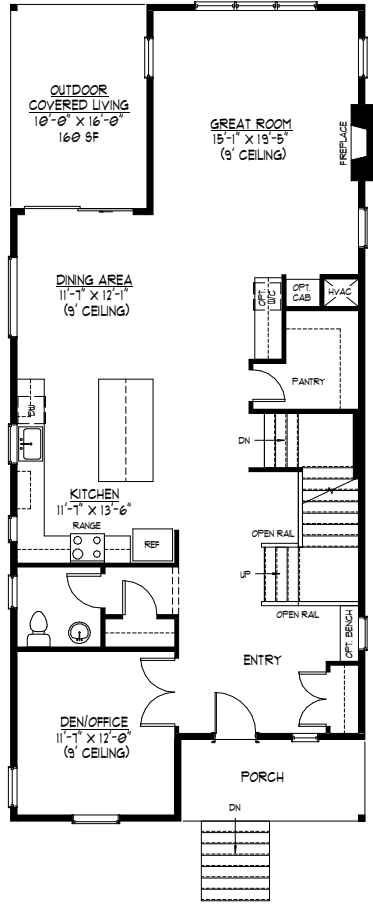

**PI425
LADD TUCK
UNDER - GL**

AREA:	
LOWER FLOOR:	655 SF
MAIN FLOOR:	1,243 SF
UPPER FLOOR:	1,302 SF
TOTAL LIVING:	3,200 SF
GARAGE:	446 SF

MAIN FLOOR PLAN