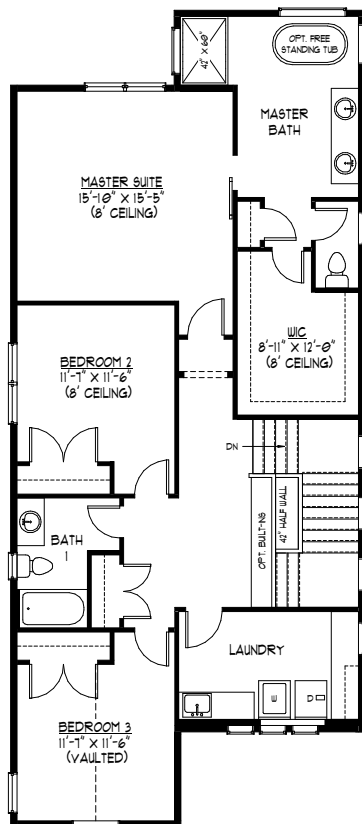

UPPER FLOOR PLAN