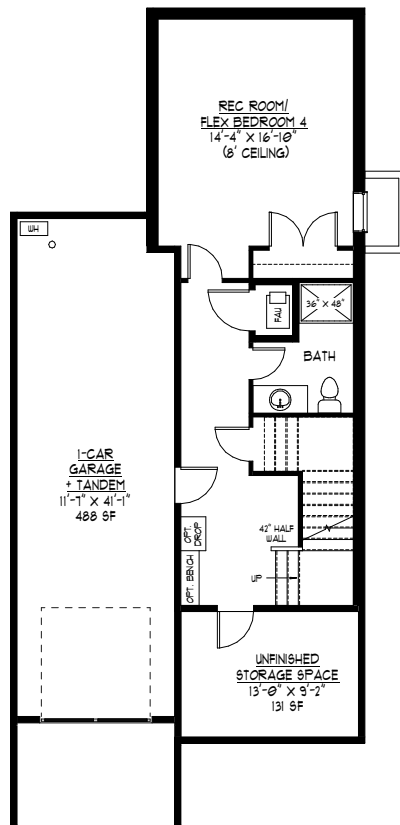

LOWER FLOOR PLAN