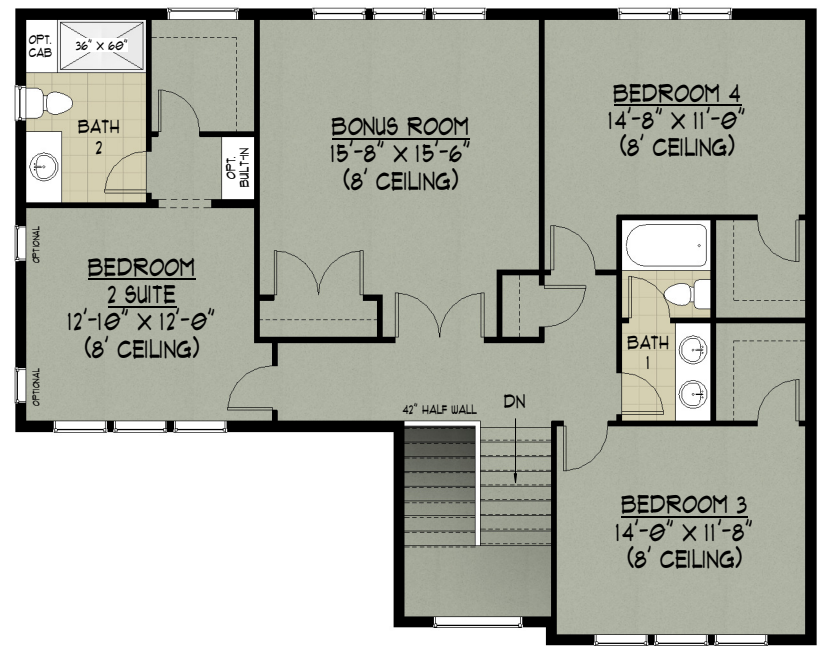

UPPER FLOOR PLAN