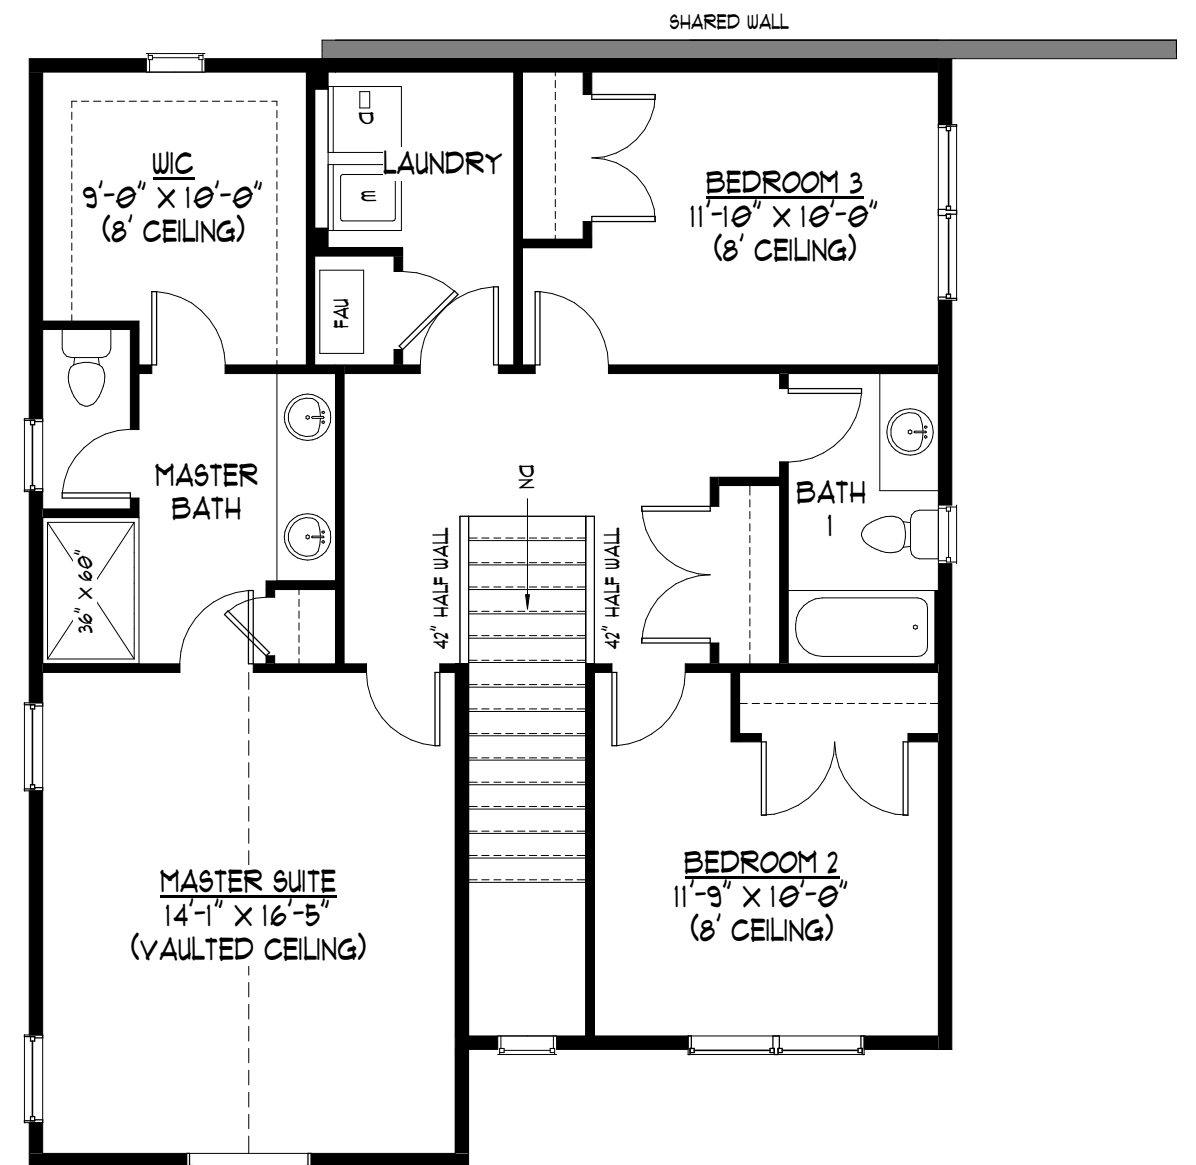

MAIN FLOOR PLAN

P1461
M24 - GR

AREA:

MAIN FLOOR:	758 SF
UPPER FLOOR:	1,053 SF
TOTAL LIVING:	1,811 SF
GARAGE:	275 SF

UPPER FLOOR PLAN