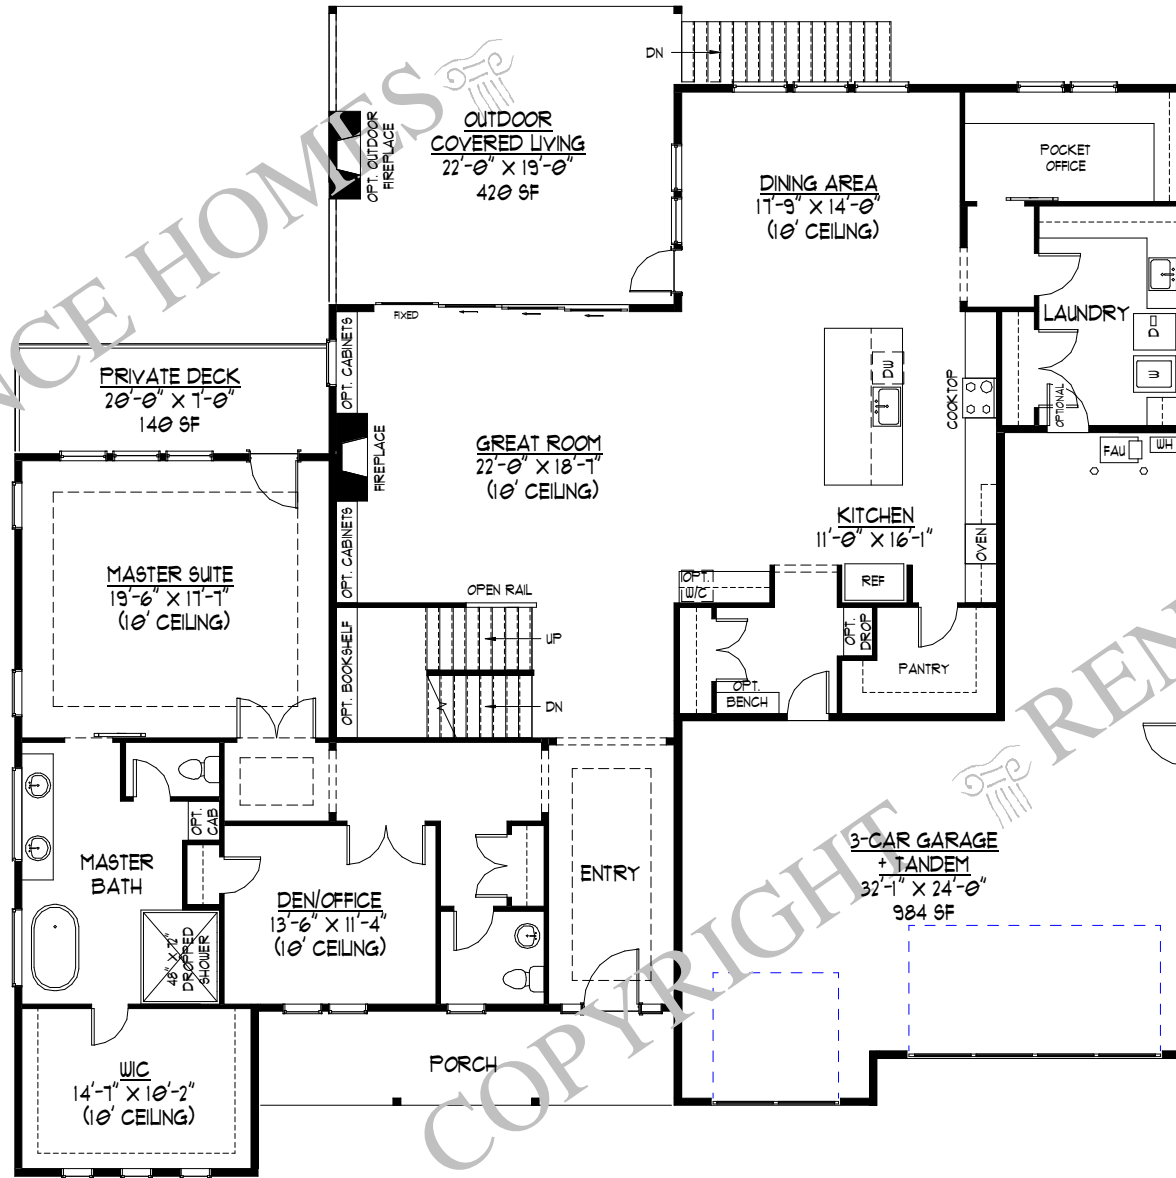

MAIN FLOOR PLAN