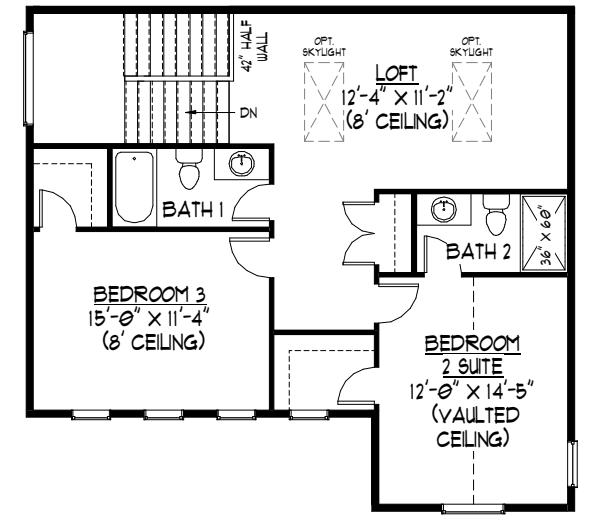

UPPER FLOOR PLAN