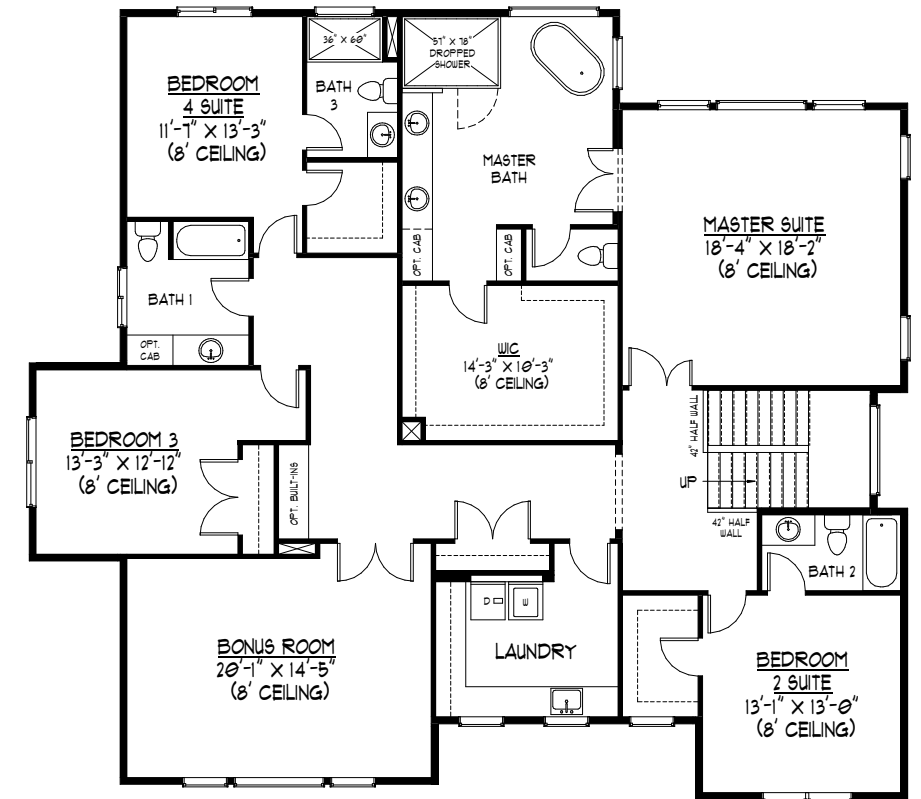

OC070
13132 THOMA ROAD

AREA:

LOWER FLOOR:	1,132 SF
MAIN FLOOR:	1,764 SF
UPPER FLOOR:	2,466 SF
TOTAL LIVING:	5,362 SF
GARAGE:	961 SF

COPYRIGHT © RENAISSANCE HOMES, PHONE: (503) 636-5600

LOWER FLOOR PLAN

MAIN FLOOR PLAN

UPPER FLOOR PLAN