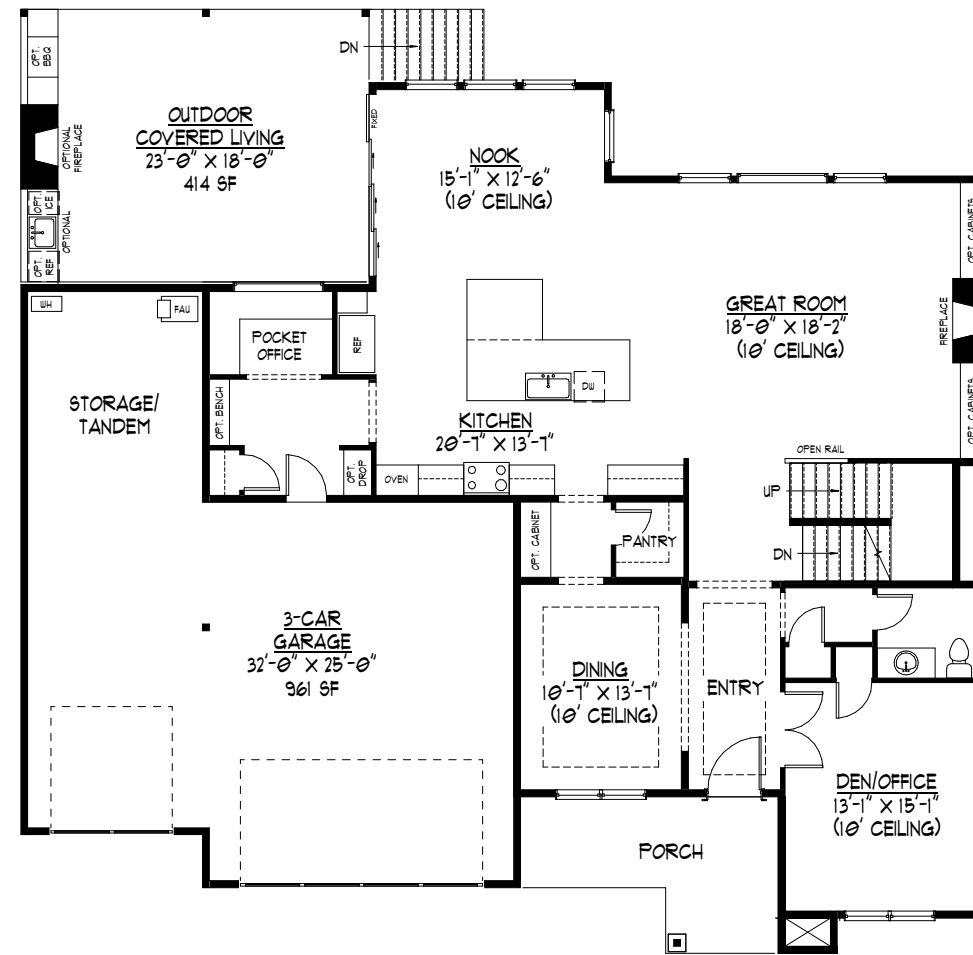

OC070
13132 THOMA ROAD

AREA:

LOWER FLOOR:	1,132 SF
MAIN FLOOR:	1,764 SF
UPPER FLOOR:	2,466 SF
TOTAL LIVING:	5,362 SF
GARAGE:	961 SF

COPYRIGHT © RENAISSANCE HOMES, PHONE: (503) 636-5600

LOWER FLOOR PLAN

MAIN FLOOR PLAN

UPPER FLOOR PLAN