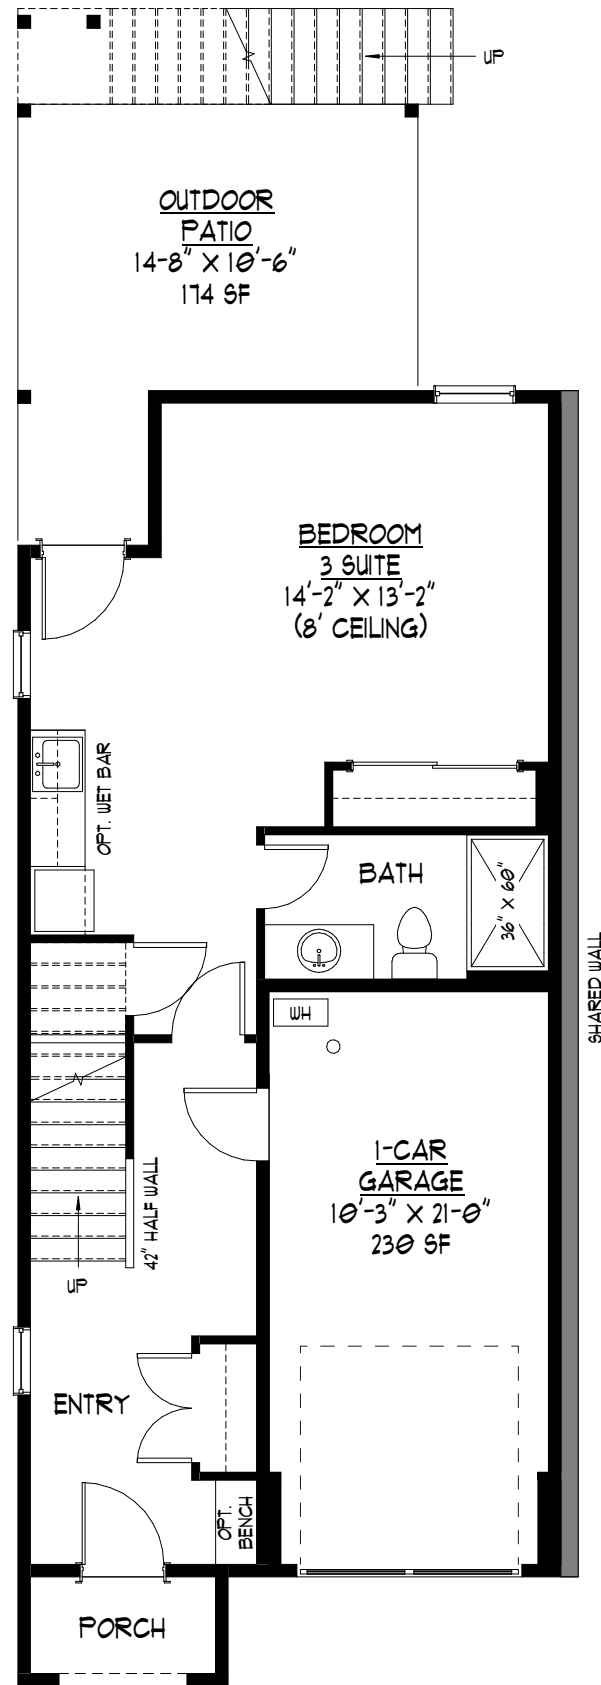

P1416
M23 - GR

UNIT AREA:

LOWER FLOOR:	610 SF
MAIN FLOOR:	863 SF
UPPER FLOOR:	985 SF
TOTAL LIVING:	2,458 SF
GARAGE:	230 SF

LOWER FLOOR PLAN

MAIN FLOOR PLAN

UPPER FLOOR PLAN