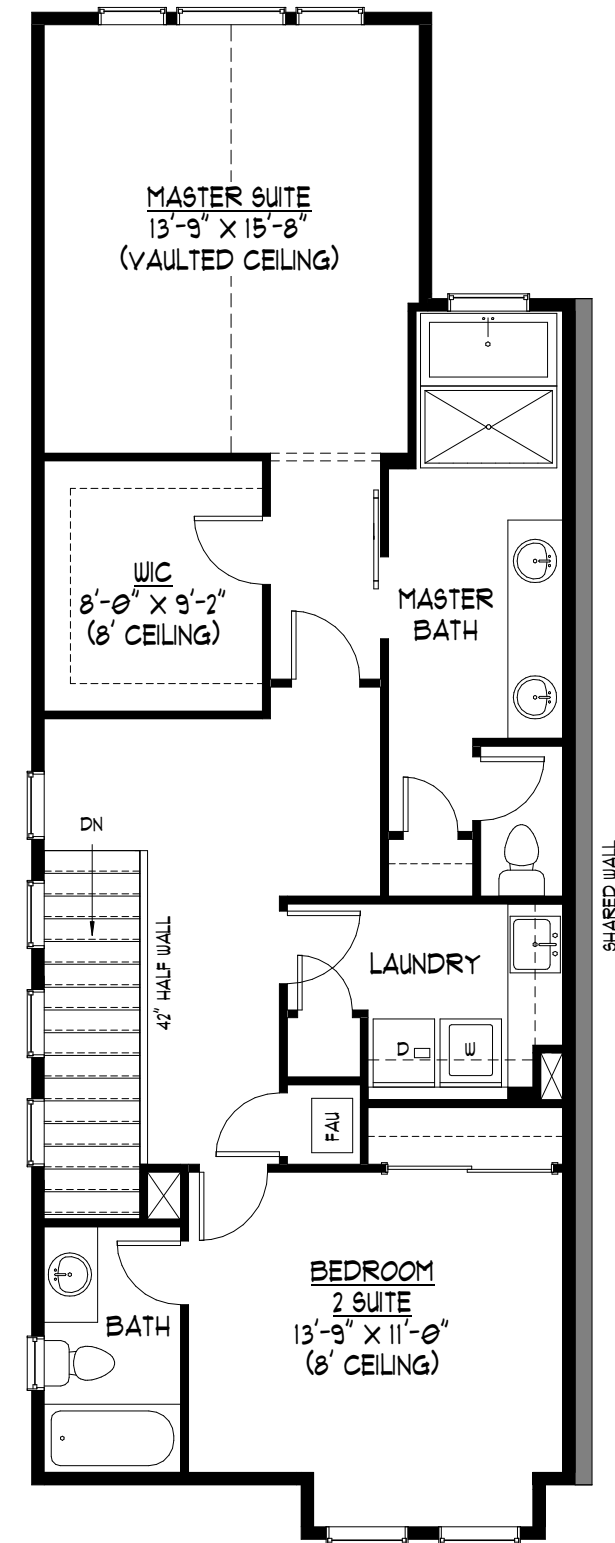

P1416
M23 - GR

UNIT AREA:

LOWER FLOOR:	610 SF
MAIN FLOOR:	863 SF
UPPER FLOOR:	985 SF
TOTAL LIVING:	2,458 SF
GARAGE:	230 SF

LOWER FLOOR PLAN

MAIN FLOOR PLAN

UPPER FLOOR PLAN