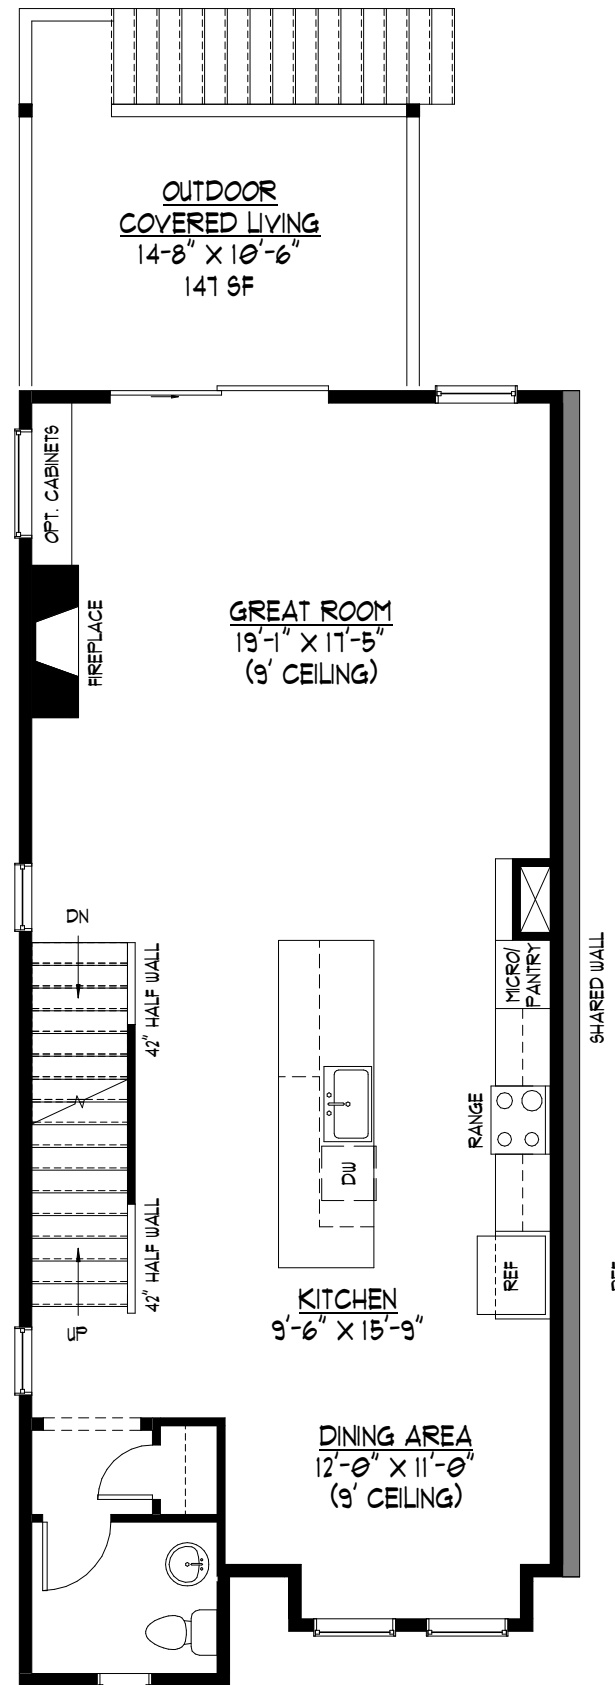

P1416
M23 - GR

UNIT AREA:

LOWER FLOOR:	610 SF
MAIN FLOOR:	863 SF
UPPER FLOOR:	985 SF
TOTAL LIVING:	2,458 SF
GARAGE:	230 SF

LOWER FLOOR PLAN

MAIN FLOOR PLAN

UPPER FLOOR PLAN