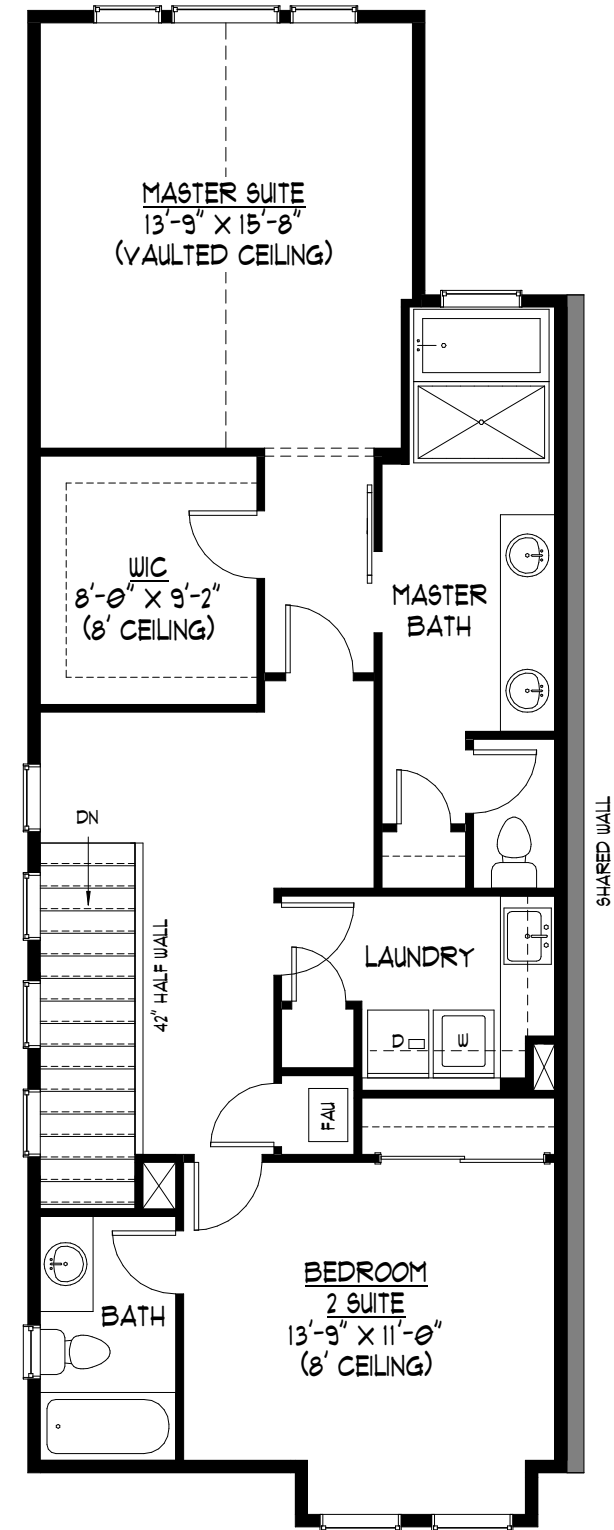

**P1410
M23 - GR**

UNIT AREA:

LOWER FLOOR:	610 SF
MAIN FLOOR:	863 SF
UPPER FLOOR:	985 SF
TOTAL LIVING:	2,458 SF
GARAGE:	230 SF

LOWER FLOOR PLAN

MAIN FLOOR PLAN

UPPER FLOOR PLAN