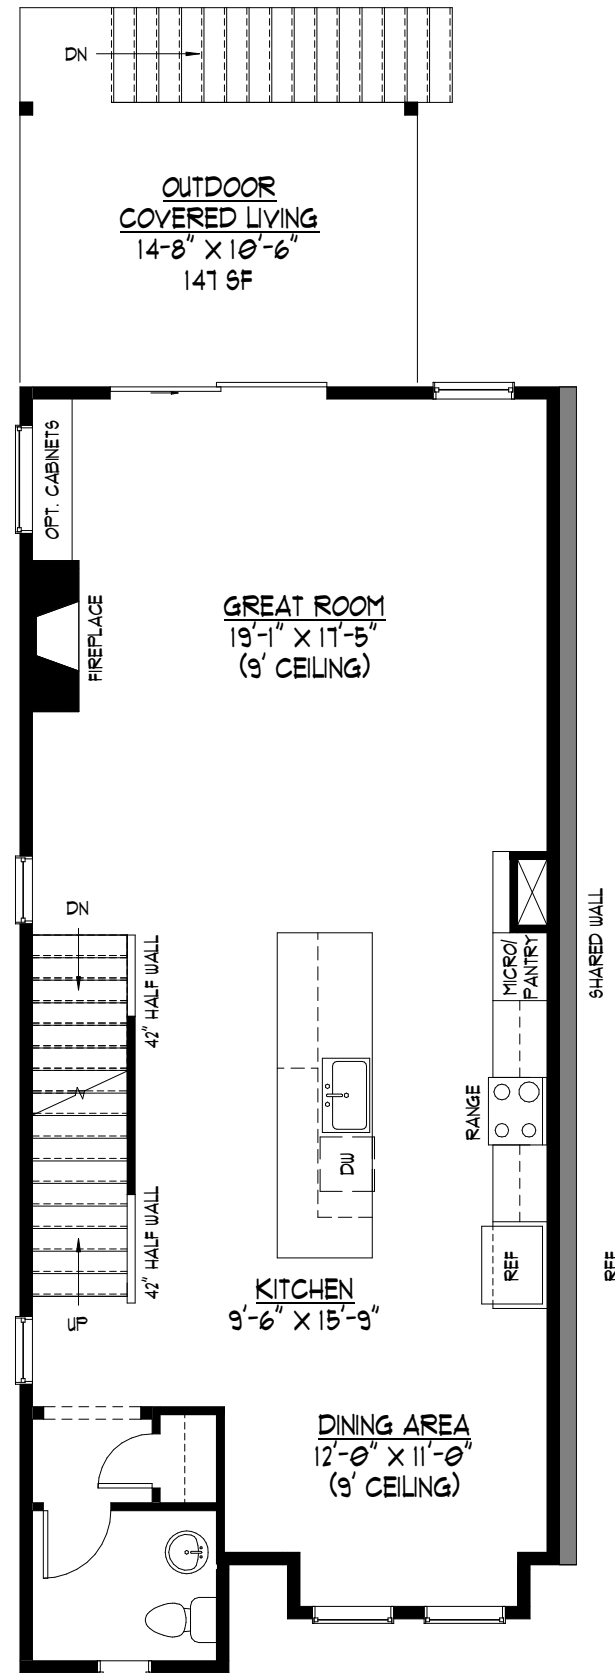

**P1410
M23 - GR**

UNIT AREA:

LOWER FLOOR:	610 SF
MAIN FLOOR:	863 SF
UPPER FLOOR:	985 SF
TOTAL LIVING:	2,458 SF
GARAGE:	230 SF

LOWER FLOOR PLAN

MAIN FLOOR PLAN

UPPER FLOOR PLAN