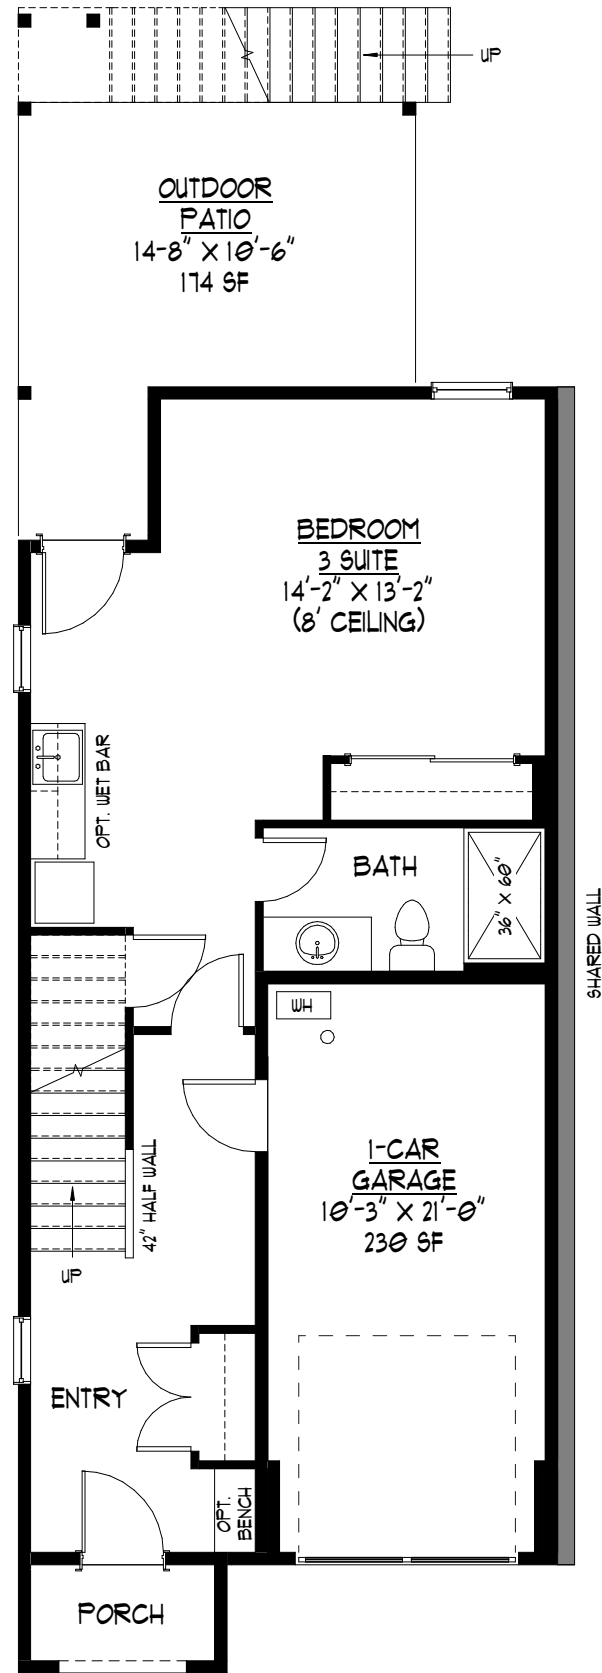

**P1410
M23 - GR**

UNIT AREA:

LOWER FLOOR:	610 SF
MAIN FLOOR:	863 SF
UPPER FLOOR:	985 SF
TOTAL LIVING:	2,458 SF
GARAGE:	230 SF

LOWER FLOOR PLAN

MAIN FLOOR PLAN

UPPER FLOOR PLAN