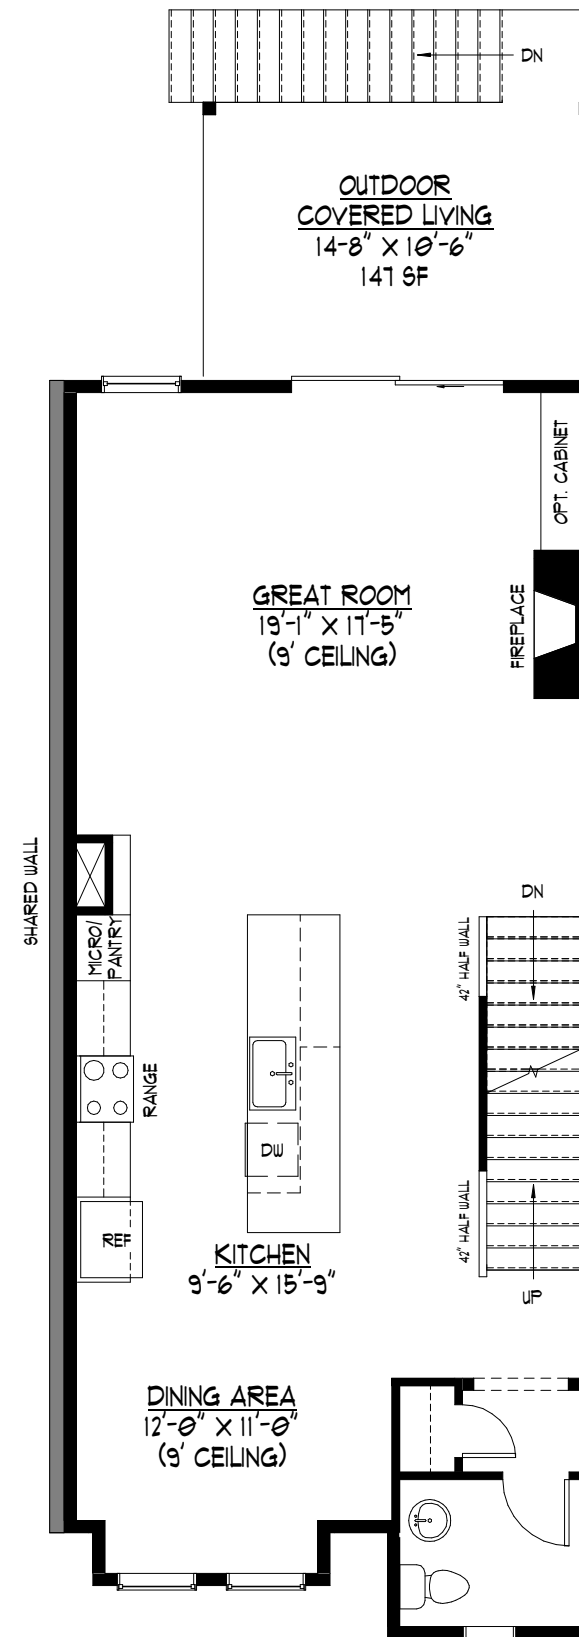

P1403
M23 - GL

UNIT AREA:

LOWER FLOOR:	518 SF
MAIN FLOOR:	863 SF
UPPER FLOOR:	985 SF
TOTAL LIVING:	2,426 SF
GARAGE:	262 SF

LOWER FLOOR PLAN

MAIN FLOOR PLAN

UPPER FLOOR PLAN