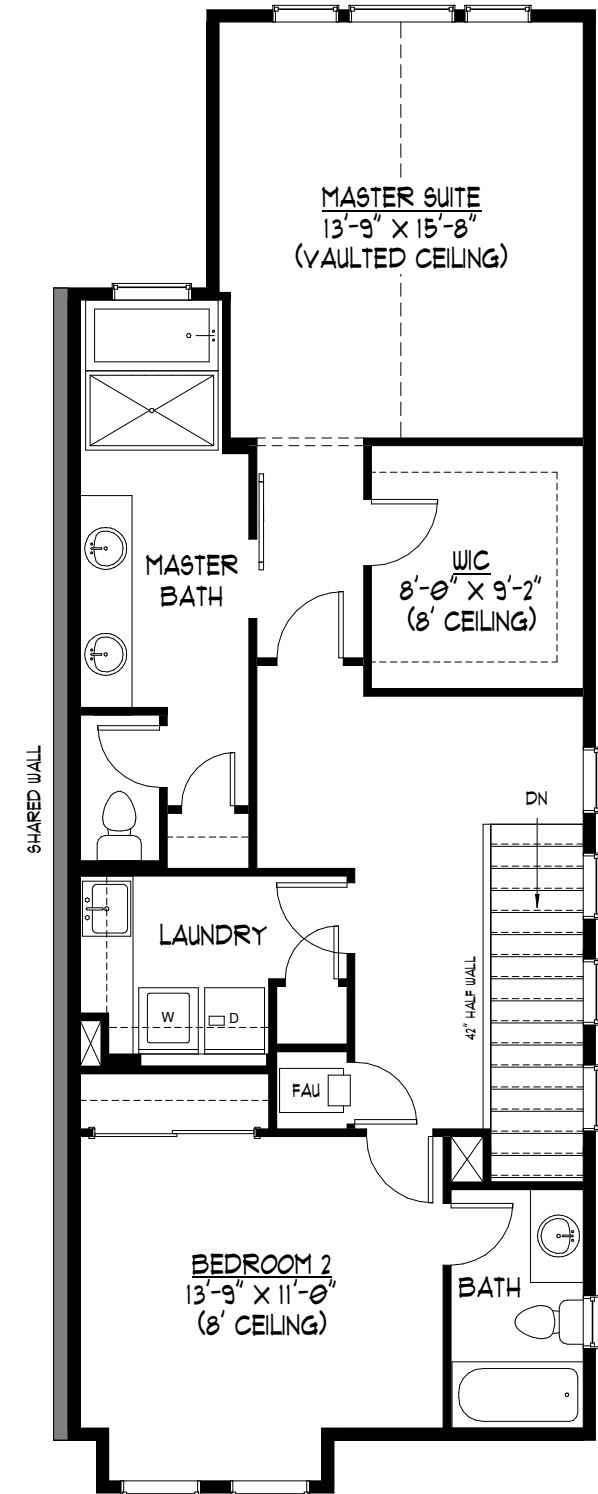

P1403
M23 - GL

UNIT AREA:

LOWER FLOOR:	518 SF
MAIN FLOOR:	863 SF
UPPER FLOOR:	985 SF
TOTAL LIVING:	2,426 SF
GARAGE:	262 SF

LOWER FLOOR PLAN

MAIN FLOOR PLAN

UPPER FLOOR PLAN