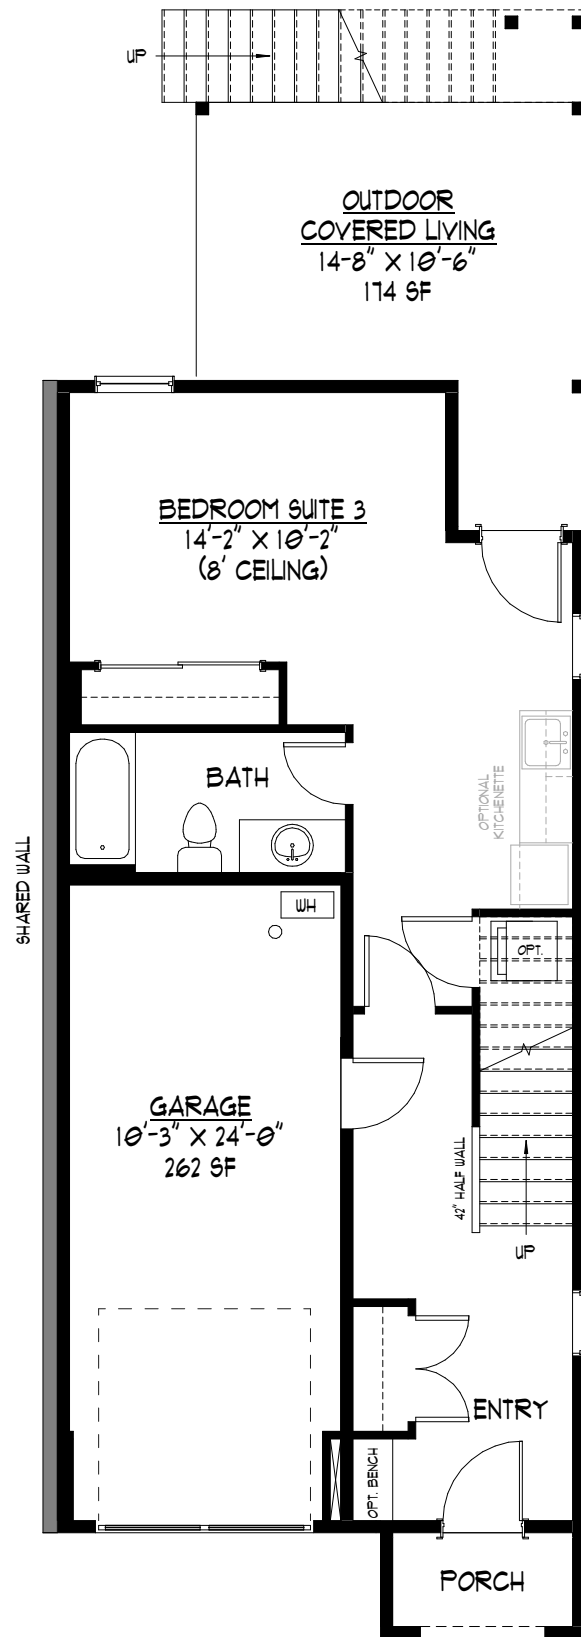

P1403
M23 - GL

UNIT AREA:

LOWER FLOOR:	518 SF
MAIN FLOOR:	863 SF
UPPER FLOOR:	985 SF
TOTAL LIVING:	2,426 SF
GARAGE:	262 SF

LOWER FLOOR PLAN

MAIN FLOOR PLAN

UPPER FLOOR PLAN