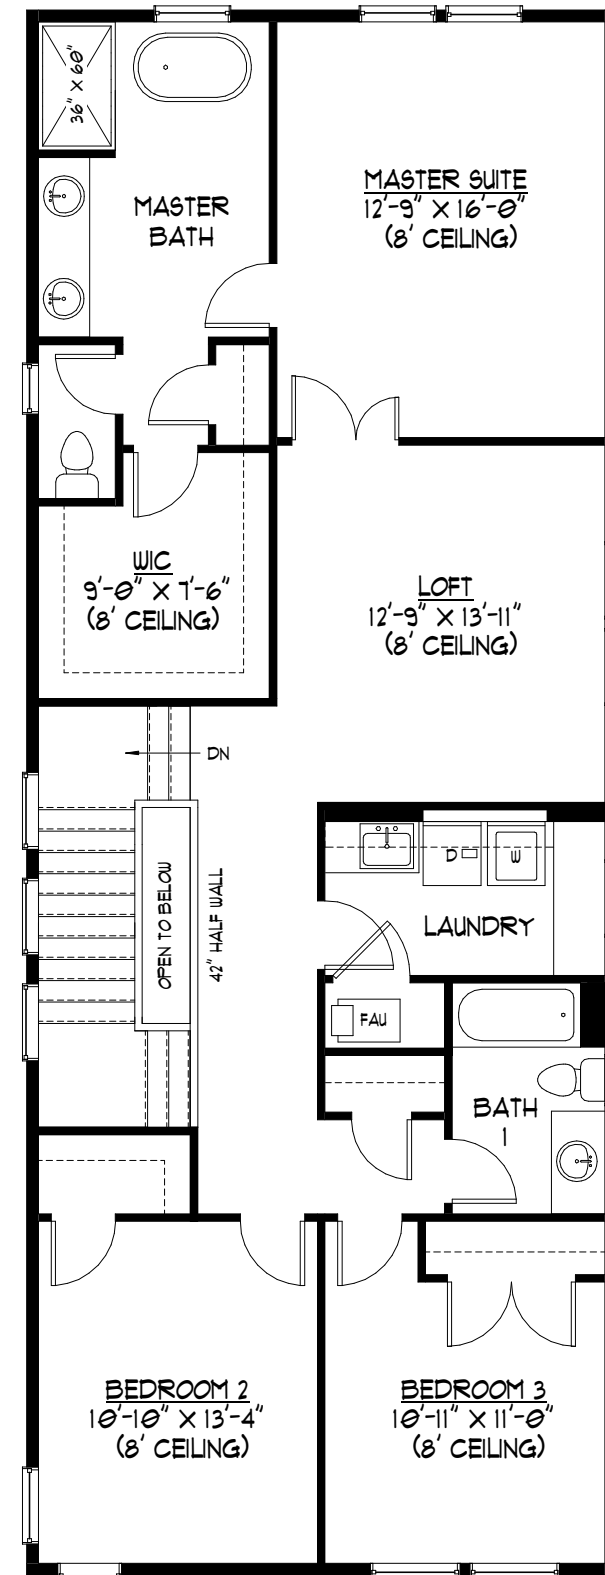

MAIN FLOOR PLAN

P1391
 REED
 VINTAGE - GR

AREA:	
MAIN FLOOR:	1,001 SF
UPPER FLOOR:	1,298 SF
TOTAL LIVING:	2,299 SF
GARAGE:	251 SF

UPPER FLOOR PLAN