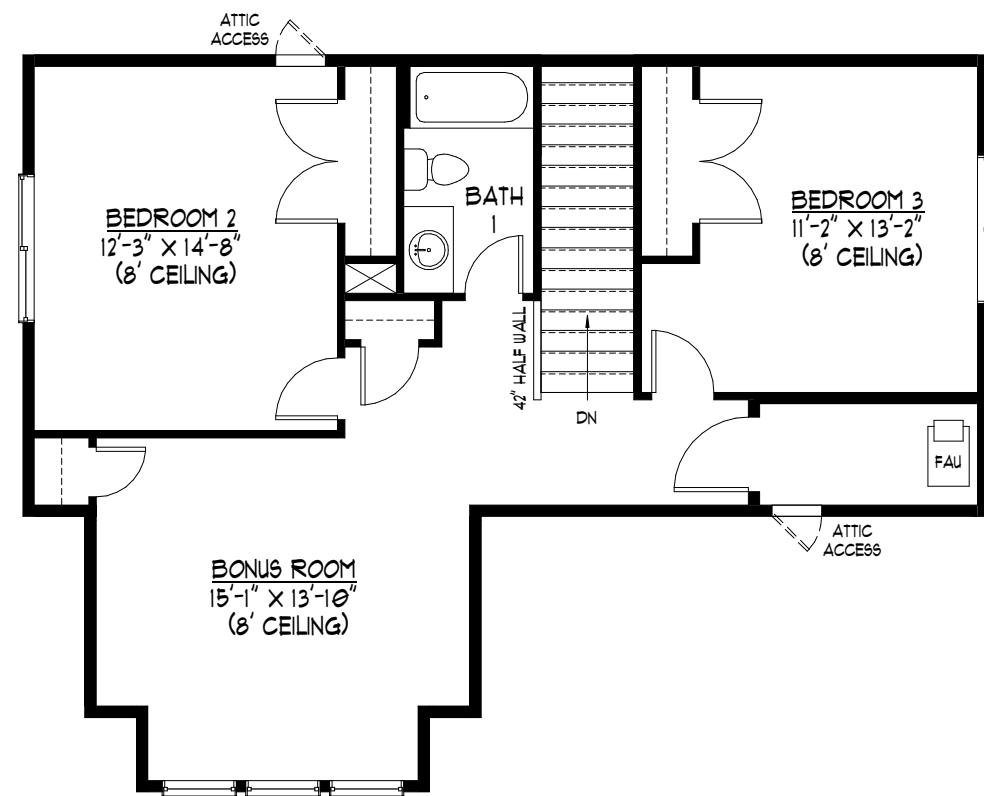

MAIN FLOOR PLAN

**PI180  
ALDER  
FARMHOUSE - GL**

AREA:

MAIN FLOOR:	1,581 SF
UPPER FLOOR:	842 SF
TOTAL LIVING:	2,423 SF
GARAGE:	428 SF

UPPER FLOOR PLAN