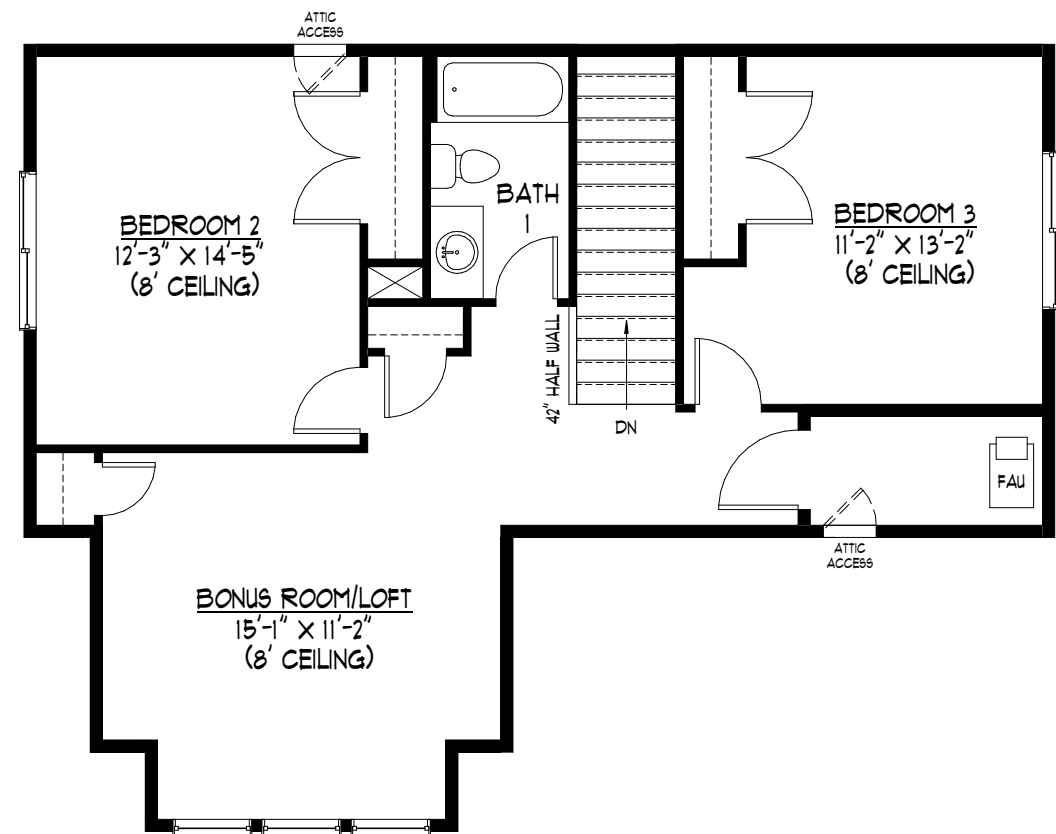

PI420
ALDER - GL

AREA:

MAIN FLOOR:	1,581 SF
UPPER FLOOR:	842 SF
TOTAL LIVING:	2,423 SF
GARAGE:	428 SF

COPYRIGHT © RENAISSANCE HOMES, PHONE: (503) 636-5600

MAIN FLOOR PLAN

UPPER FLOOR PLAN