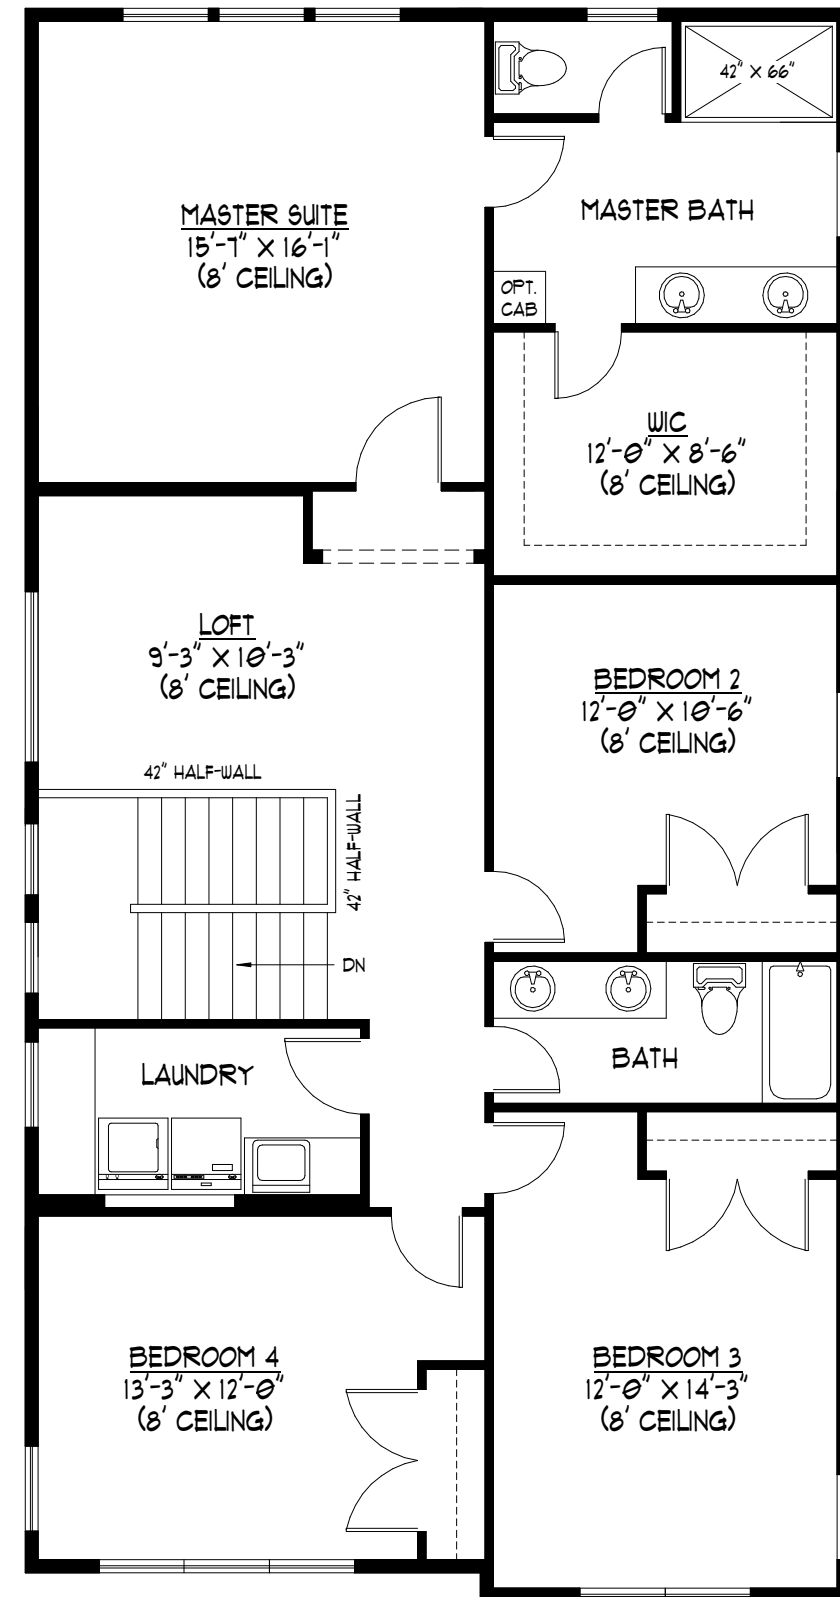

MAIN FLOOR PLAN

P1383
JEFFERSON - GR

| AREA: | |
|---------------|----------|
| MAIN FLOOR: | 1,100 SF |
| UPPER FLOOR: | 1,525 SF |
| TOTAL LIVING: | 2,625 SF |
| GARAGE: | 316 SF |

UPPER FLOOR PLAN