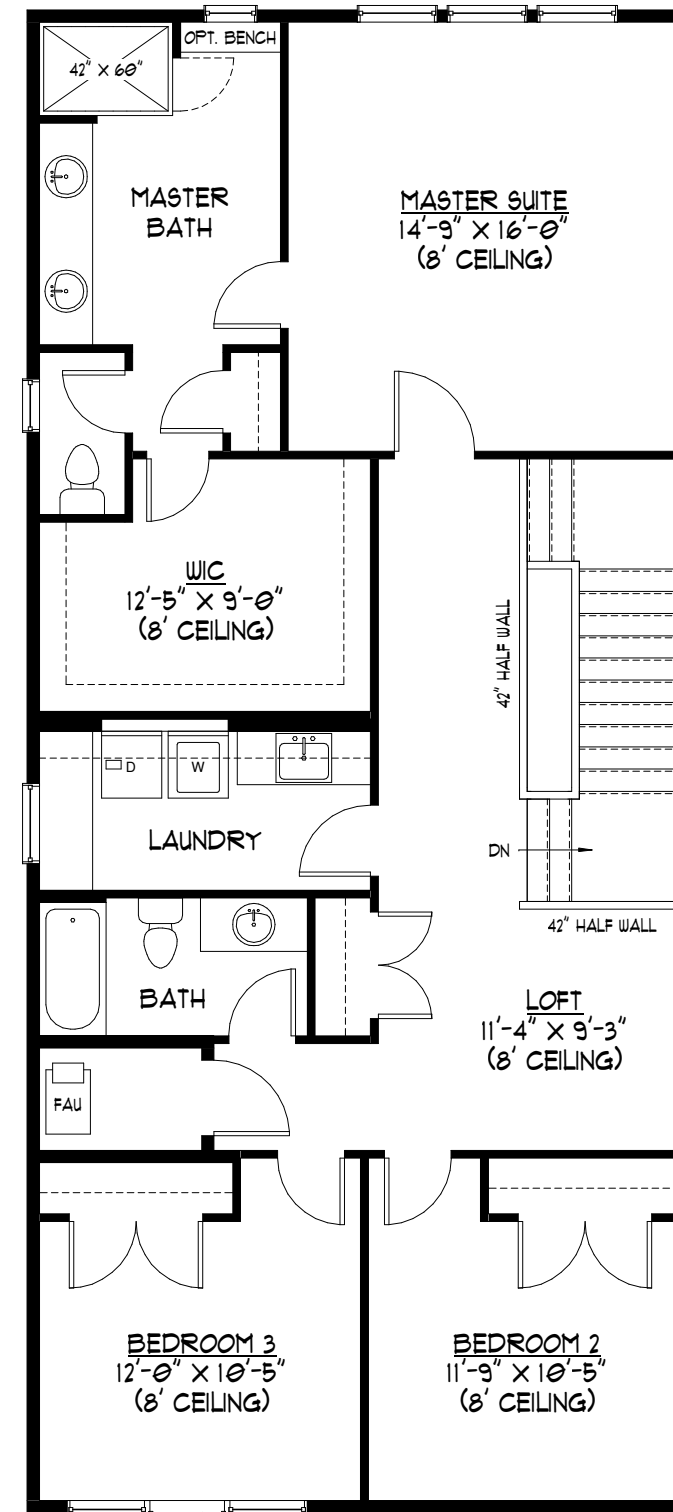

MAIN FLOOR PLAN

P1391  
HARRISON  
VINTAGE - GL

AREA:

MAIN FLOOR:	1,063 SF
UPPER FLOOR:	1,307 SF
TOTAL LIVING:	2,370 SF
GARAGE:	214 SF

UPPER FLOOR PLAN