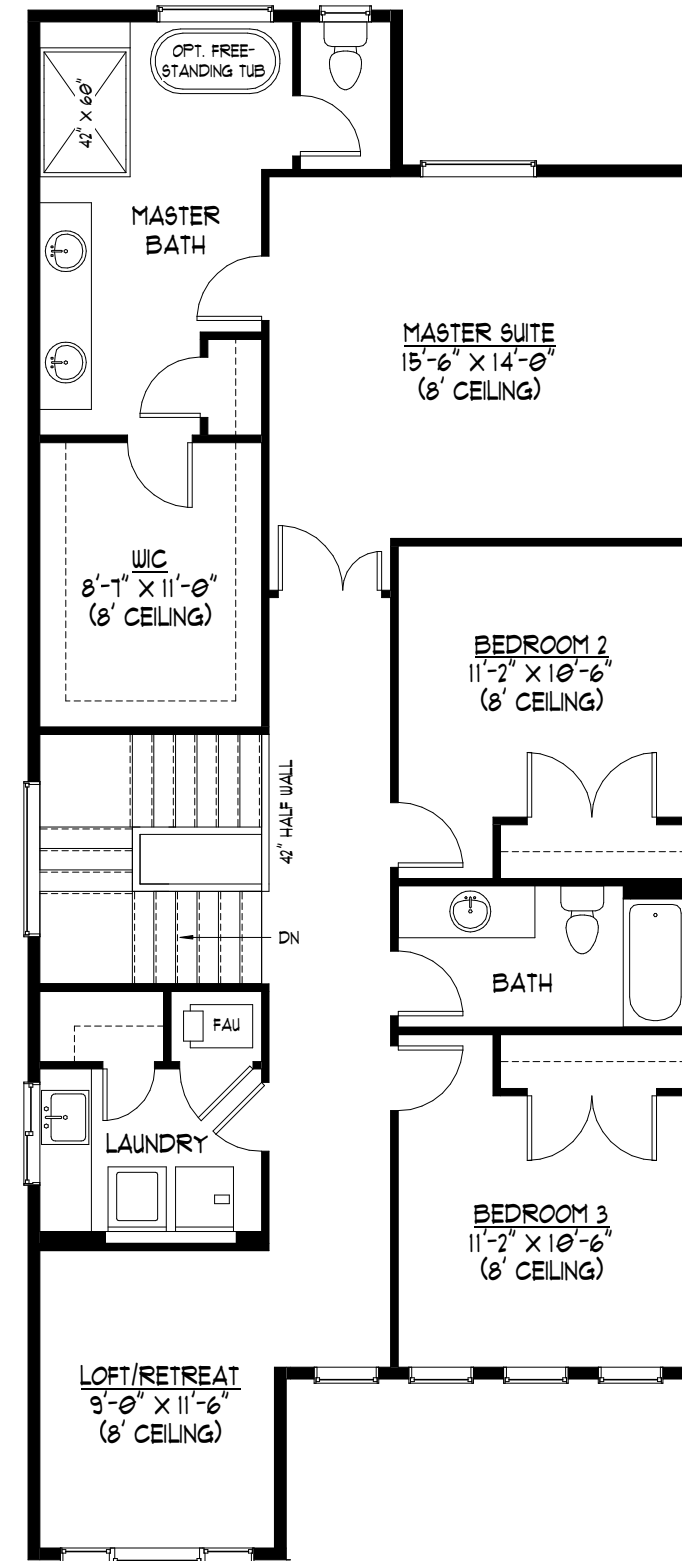

MAIN FLOOR PLAN

P1343
MADISON - GR

AREA:

MAIN FLOOR:	1,099 SF
UPPER FLOOR:	1,292 SF
TOTAL LIVING:	2,391 SF
GARAGE:	254 SF

UPPER FLOOR PLAN