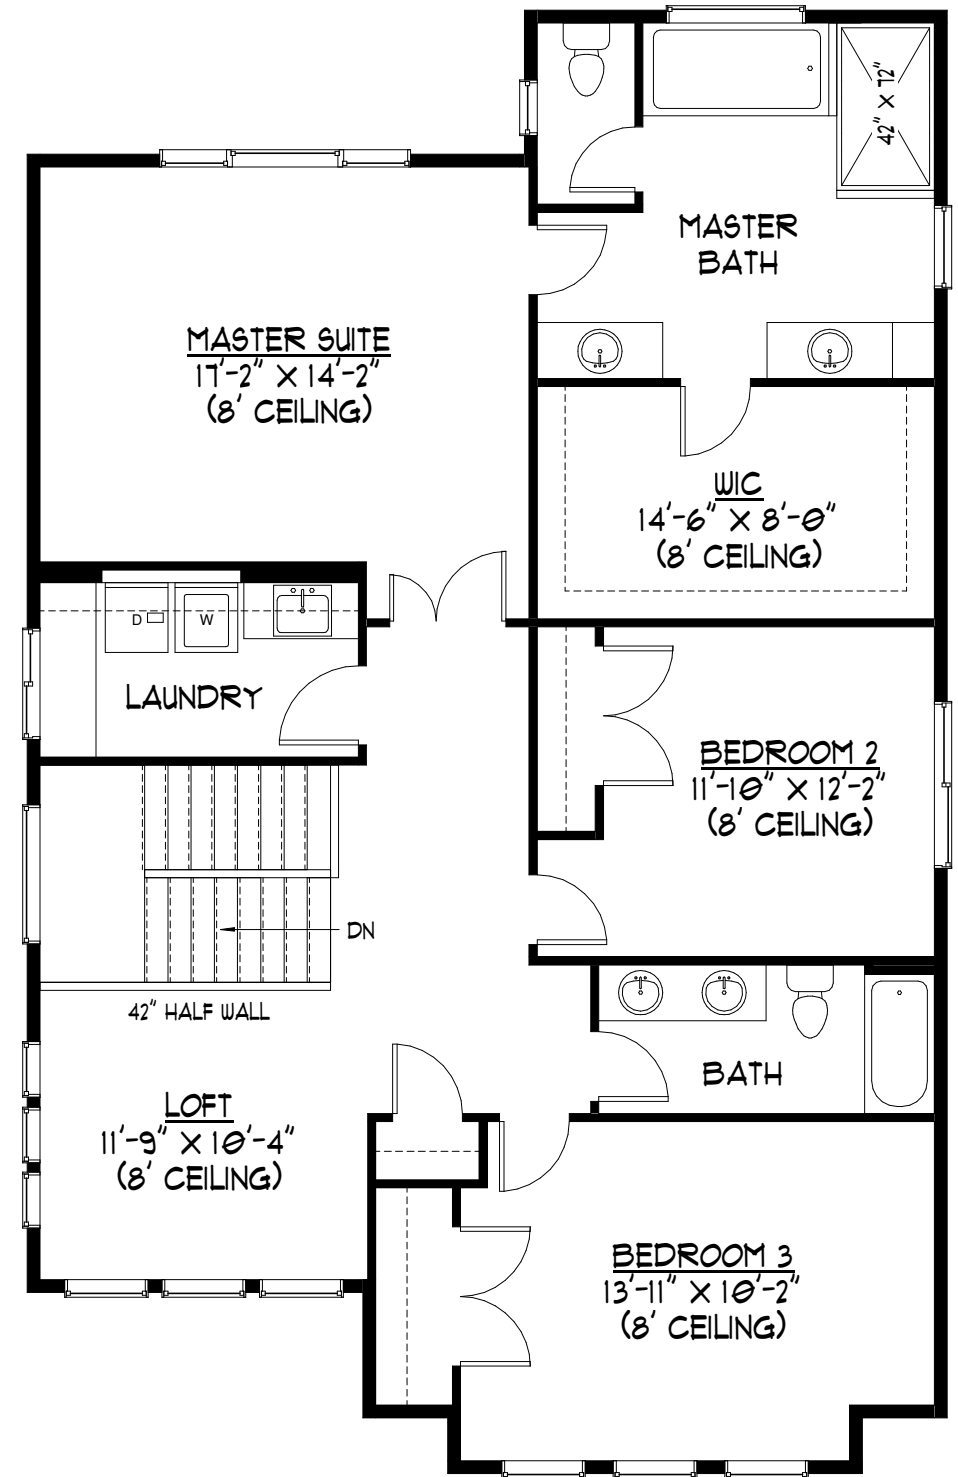

MAIN FLOOR PLAN

P1352  
LINCOLN - GR

AREA:

MAIN FLOOR: 1,231 SF  
 UPPER FLOOR: 1,465 SF

TOTAL LIVING: 2,702 SF

GARAGE: 315 SF

UPPER FLOOR PLAN