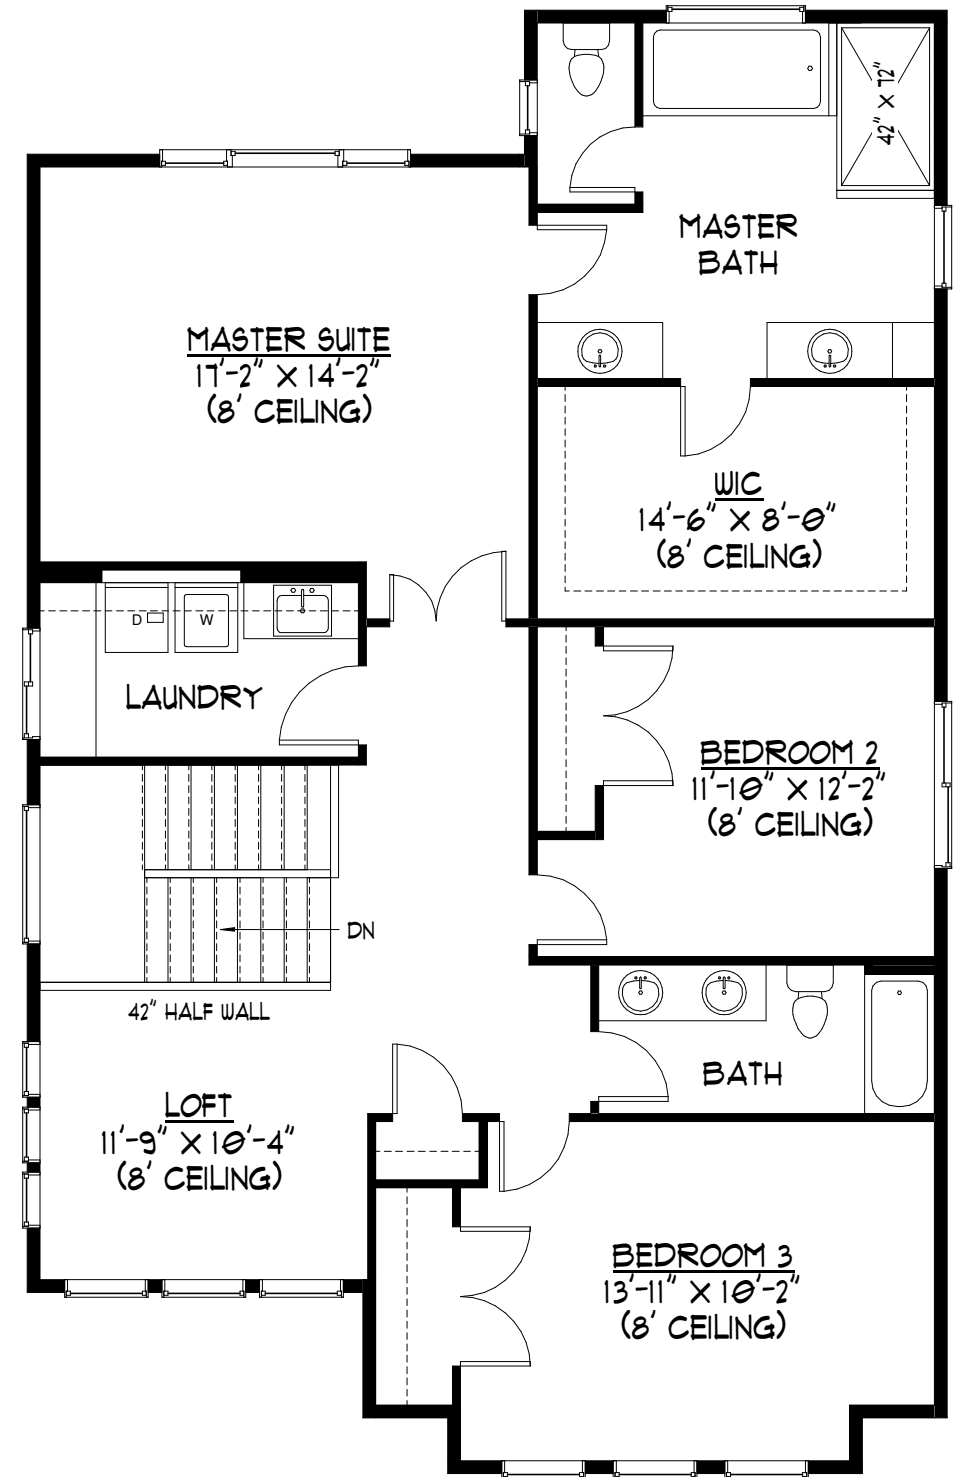

MAIN FLOOR PLAN

P1352
LINCOLN - GR

AREA:

MAIN FLOOR: 1,231 SF
 UPPER FLOOR: 1,465 SF

TOTAL LIVING: 2,702 SF

GARAGE: 315 SF

UPPER FLOOR PLAN