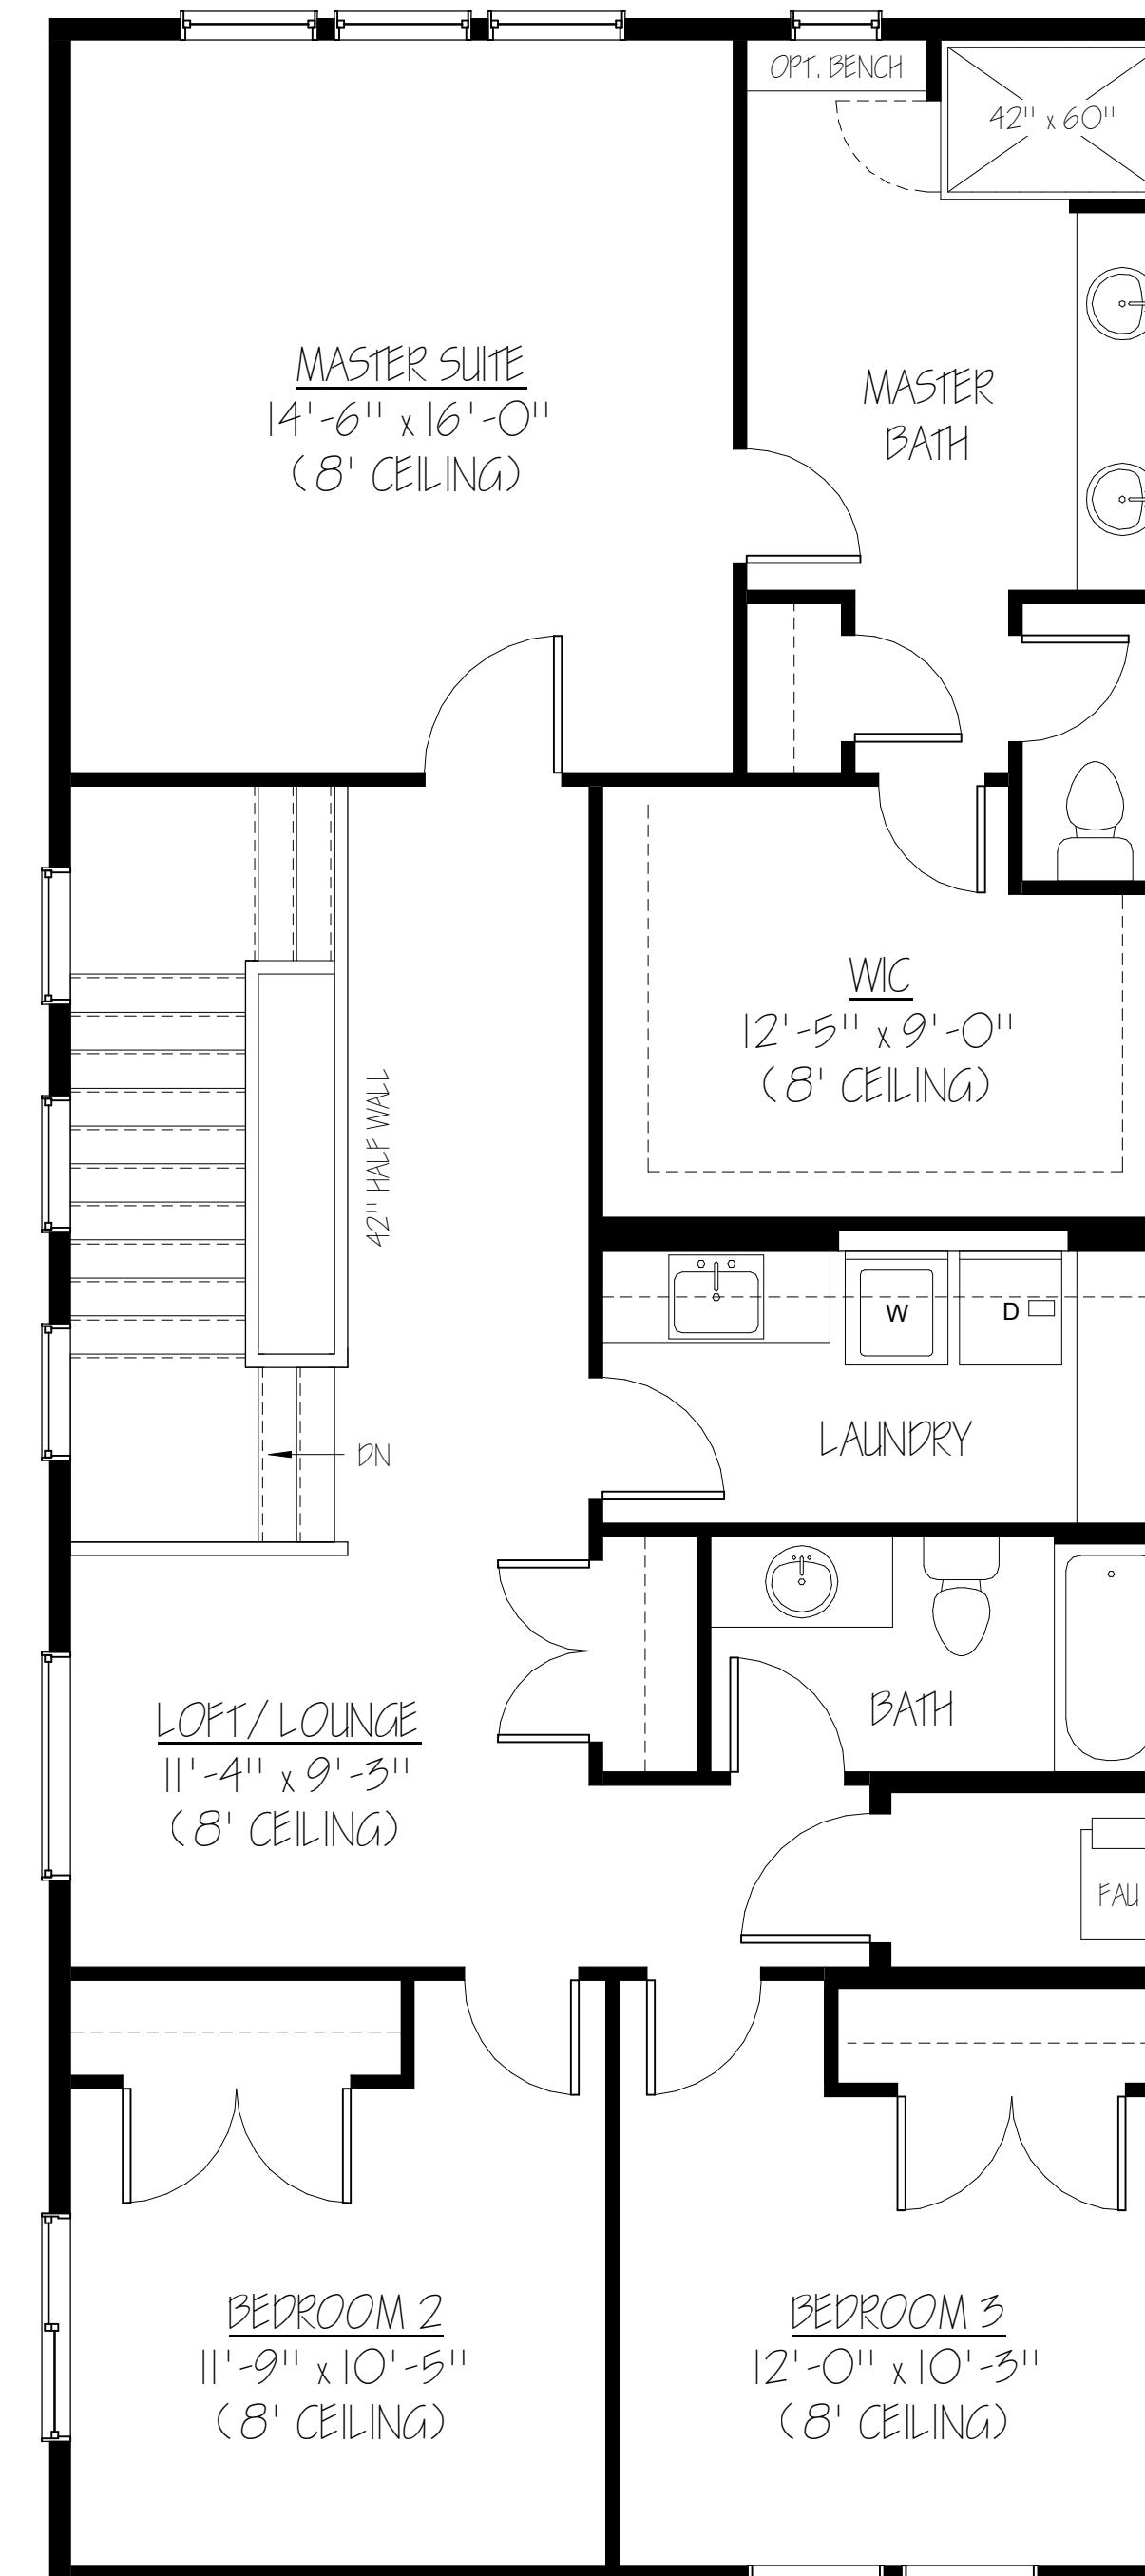

MAIN FLOOR PLAN

PI-346  
HARRISON - GR

AREA:

MAIN FLOOR:	1,063 SF
UPPER FLOOR:	1,307 SF
TOTAL LIVING:	2,362 SF
GARAGE:	274 SF

UPPER FLOOR PLAN