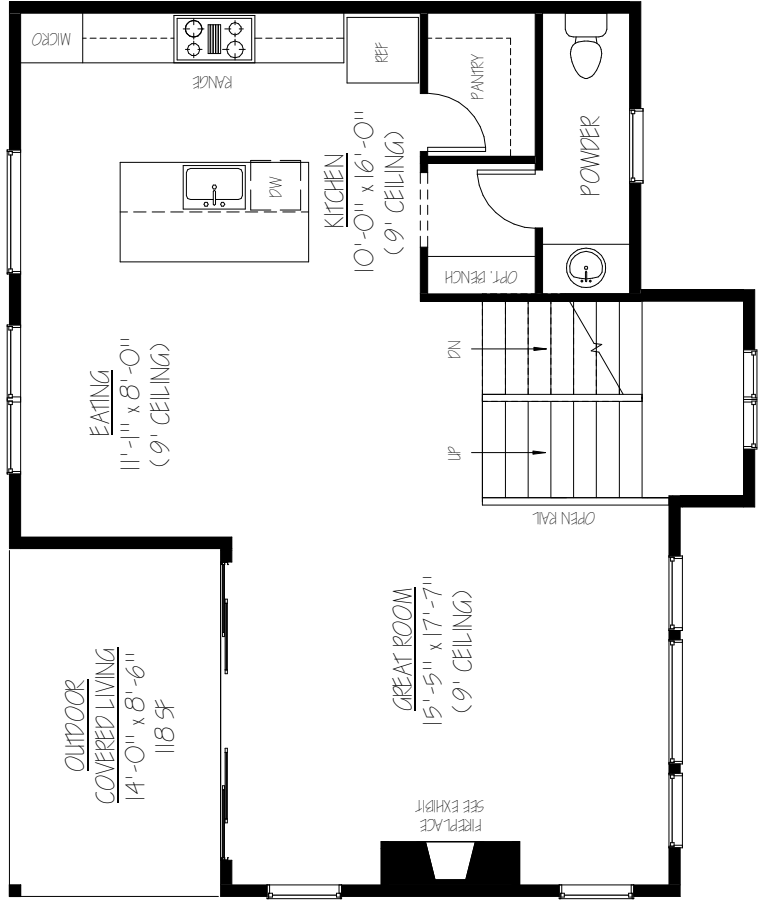

P1-341  
IRVING - GR

AREA:	
LOWER FLOOR:	490 SF
MAIN FLOOR:	772 SF
UPPER FLOOR:	891 SF
TOTAL LIVING:	2,153 SF
GARAGE:	398 SF

LOWER FLOOR PLAN

MAIN FLOOR PLAN

UPPER FLOOR PLAN