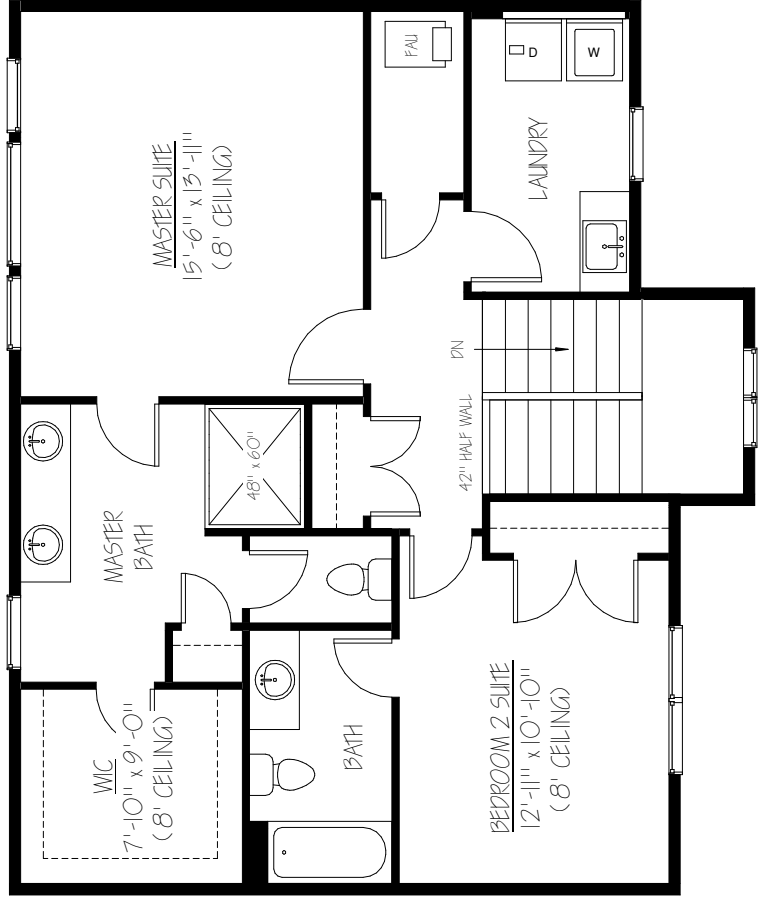

P1-341  
IRVING - GR

AREA:	
LOWER FLOOR:	490 SF
MAIN FLOOR:	772 SF
UPPER FLOOR:	891 SF
TOTAL LIVING:	2,153 SF
GARAGE:	398 SF

LOWER FLOOR PLAN

MAIN FLOOR PLAN

UPPER FLOOR PLAN