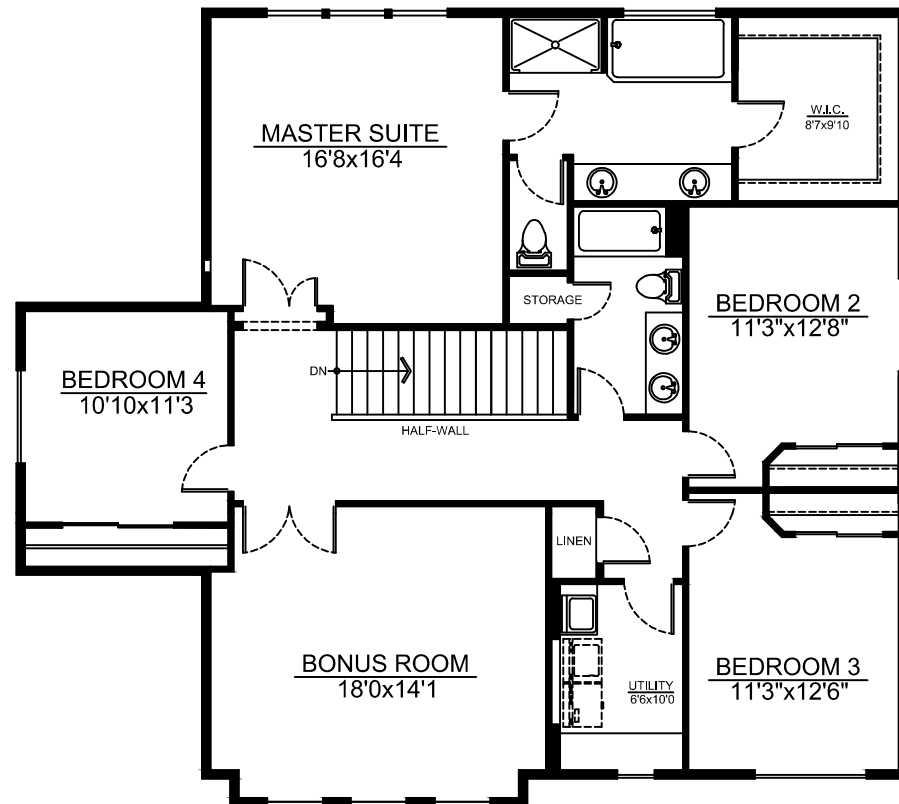

BLAKE "RIVERSIDE"

BLAKE RIVERSIDE

MAIN FLOOR PLAN
1,372 SQ.FT.

UPPER FLOOR PLAN
1,686 SQ.FT.