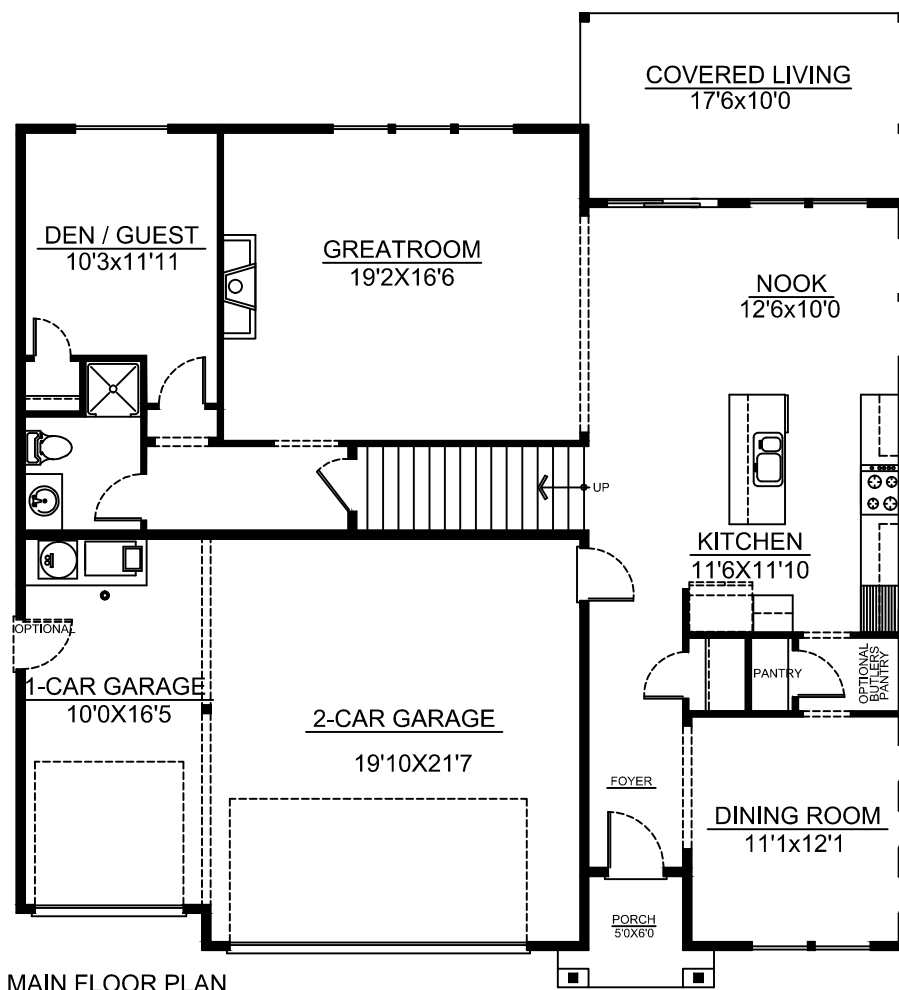

BLAKE "RIVERSIDE"

BLAKE RIVERSIDE

MAIN FLOOR PLAN
1,372 SQ.FT.

UPPER FLOOR PLAN
1,686 SQ.FT.