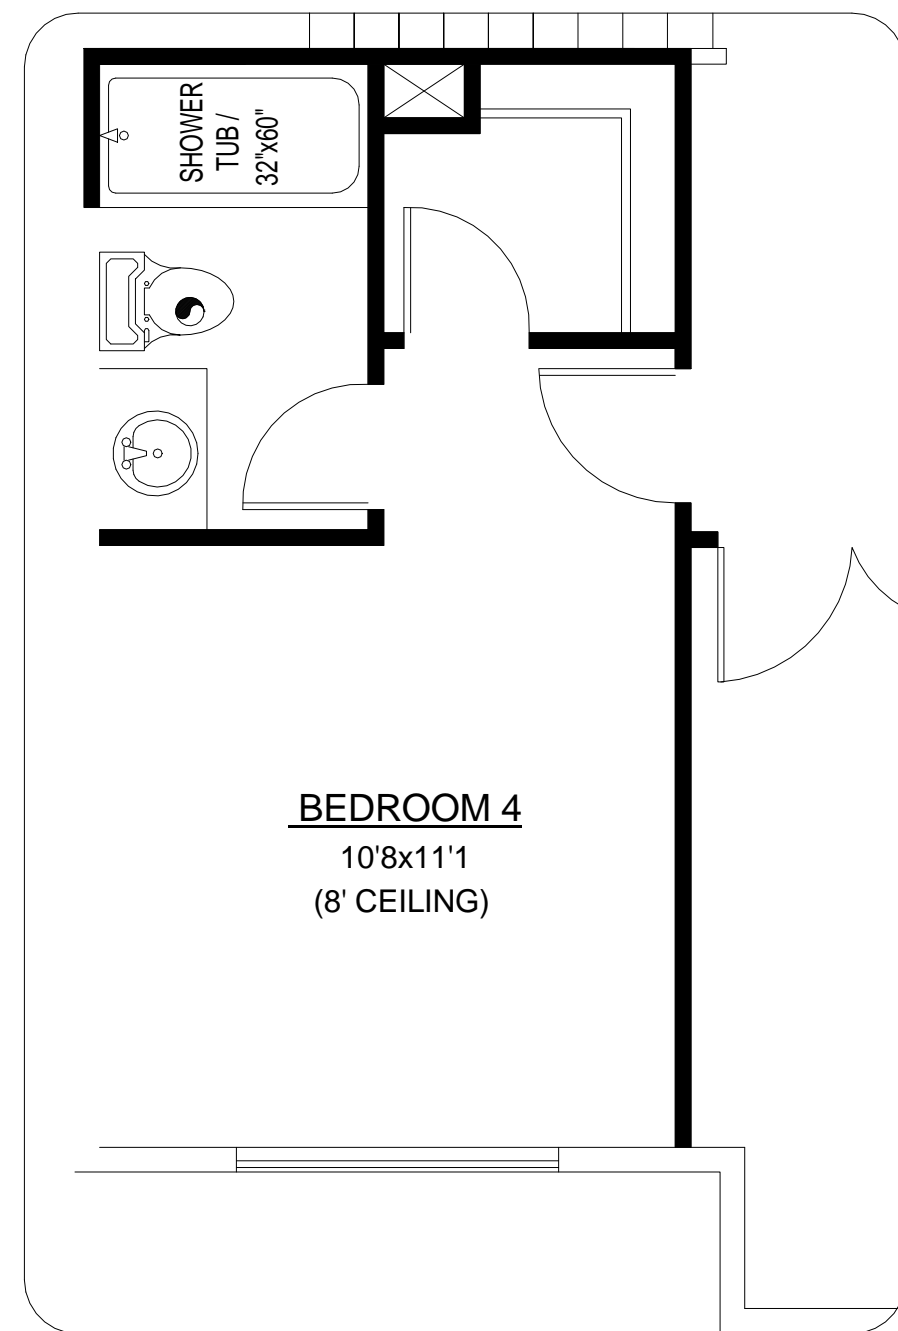

ATLANTIC 'Riverside'

BATHROOM OPTION

UPPER FLOOR

AREA:	
MAIN FLOOR:	1,340 S.F.
UPPER FLOOR:	1,846 S.F.
TOTAL:	3,186 S.F.
GARAGE:	707 S.F.

MAIN FLOOR