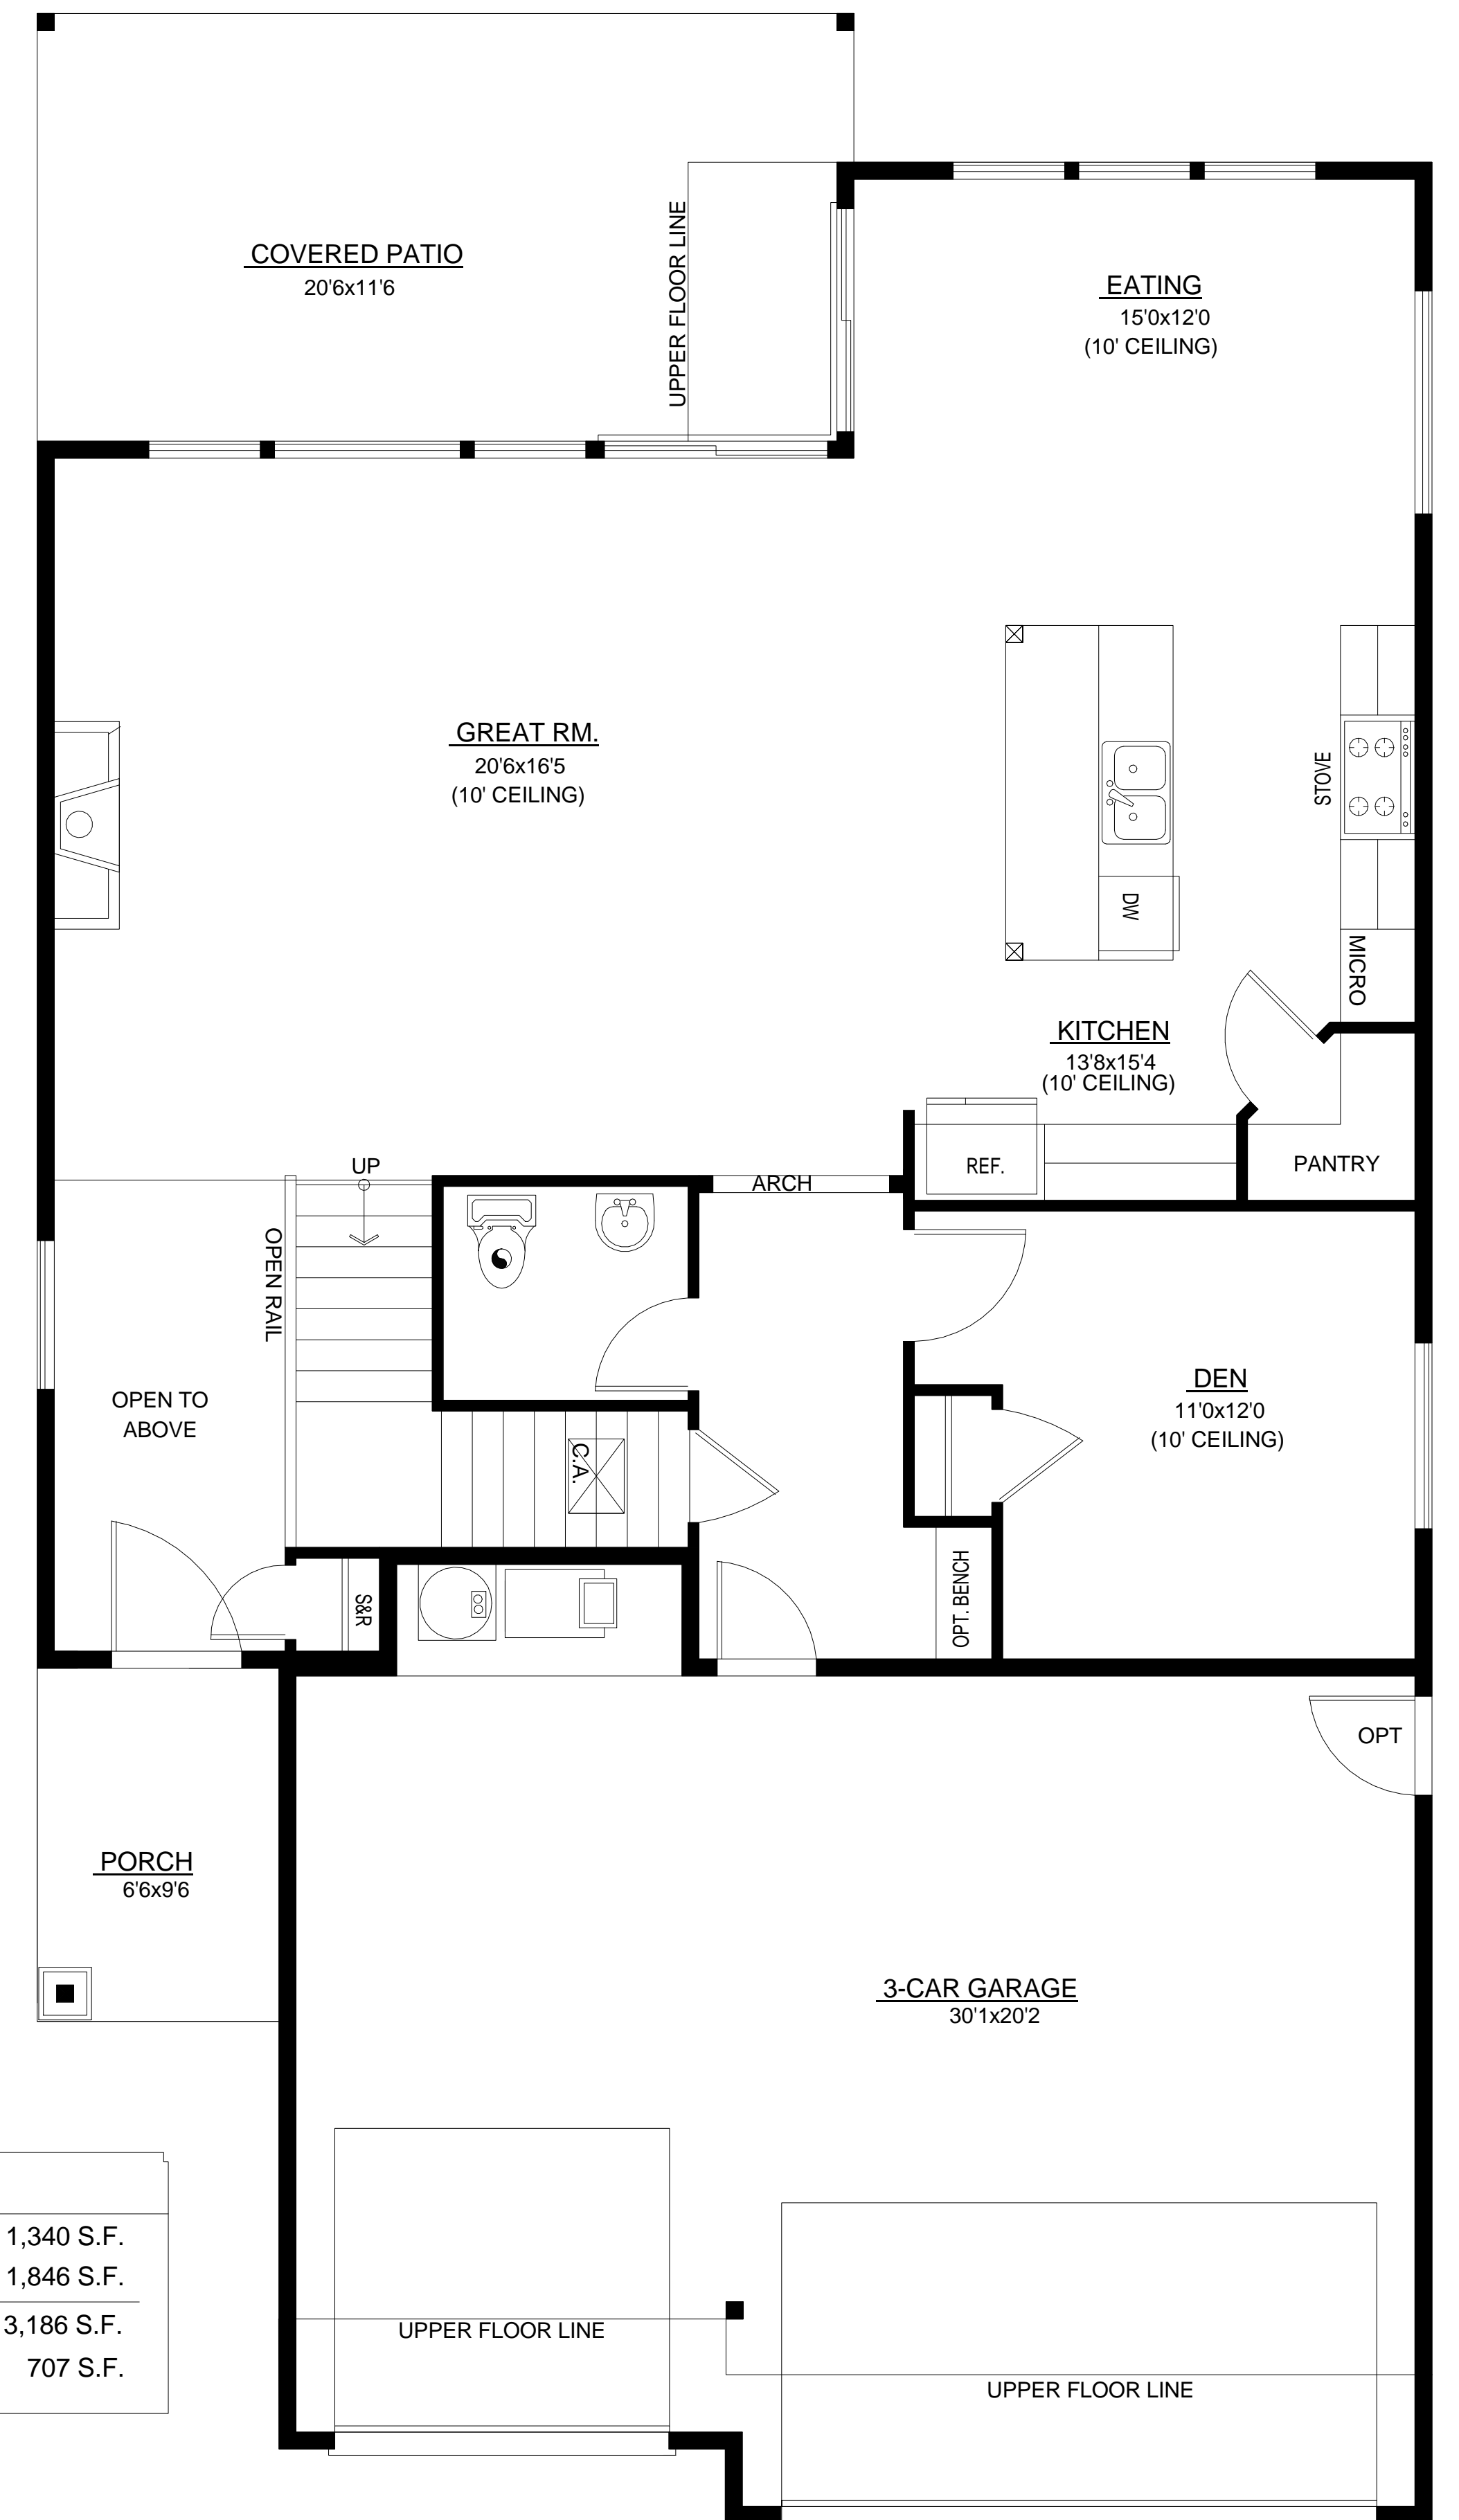

ATLANTIC 'Riverside'

BATHROOM OPTION

UPPER FLOOR

AREA:	
MAIN FLOOR:	1,340 S.F.
UPPER FLOOR:	1,846 S.F.
TOTAL:	3,186 S.F.
GARAGE:	707 S.F.

MAIN FLOOR