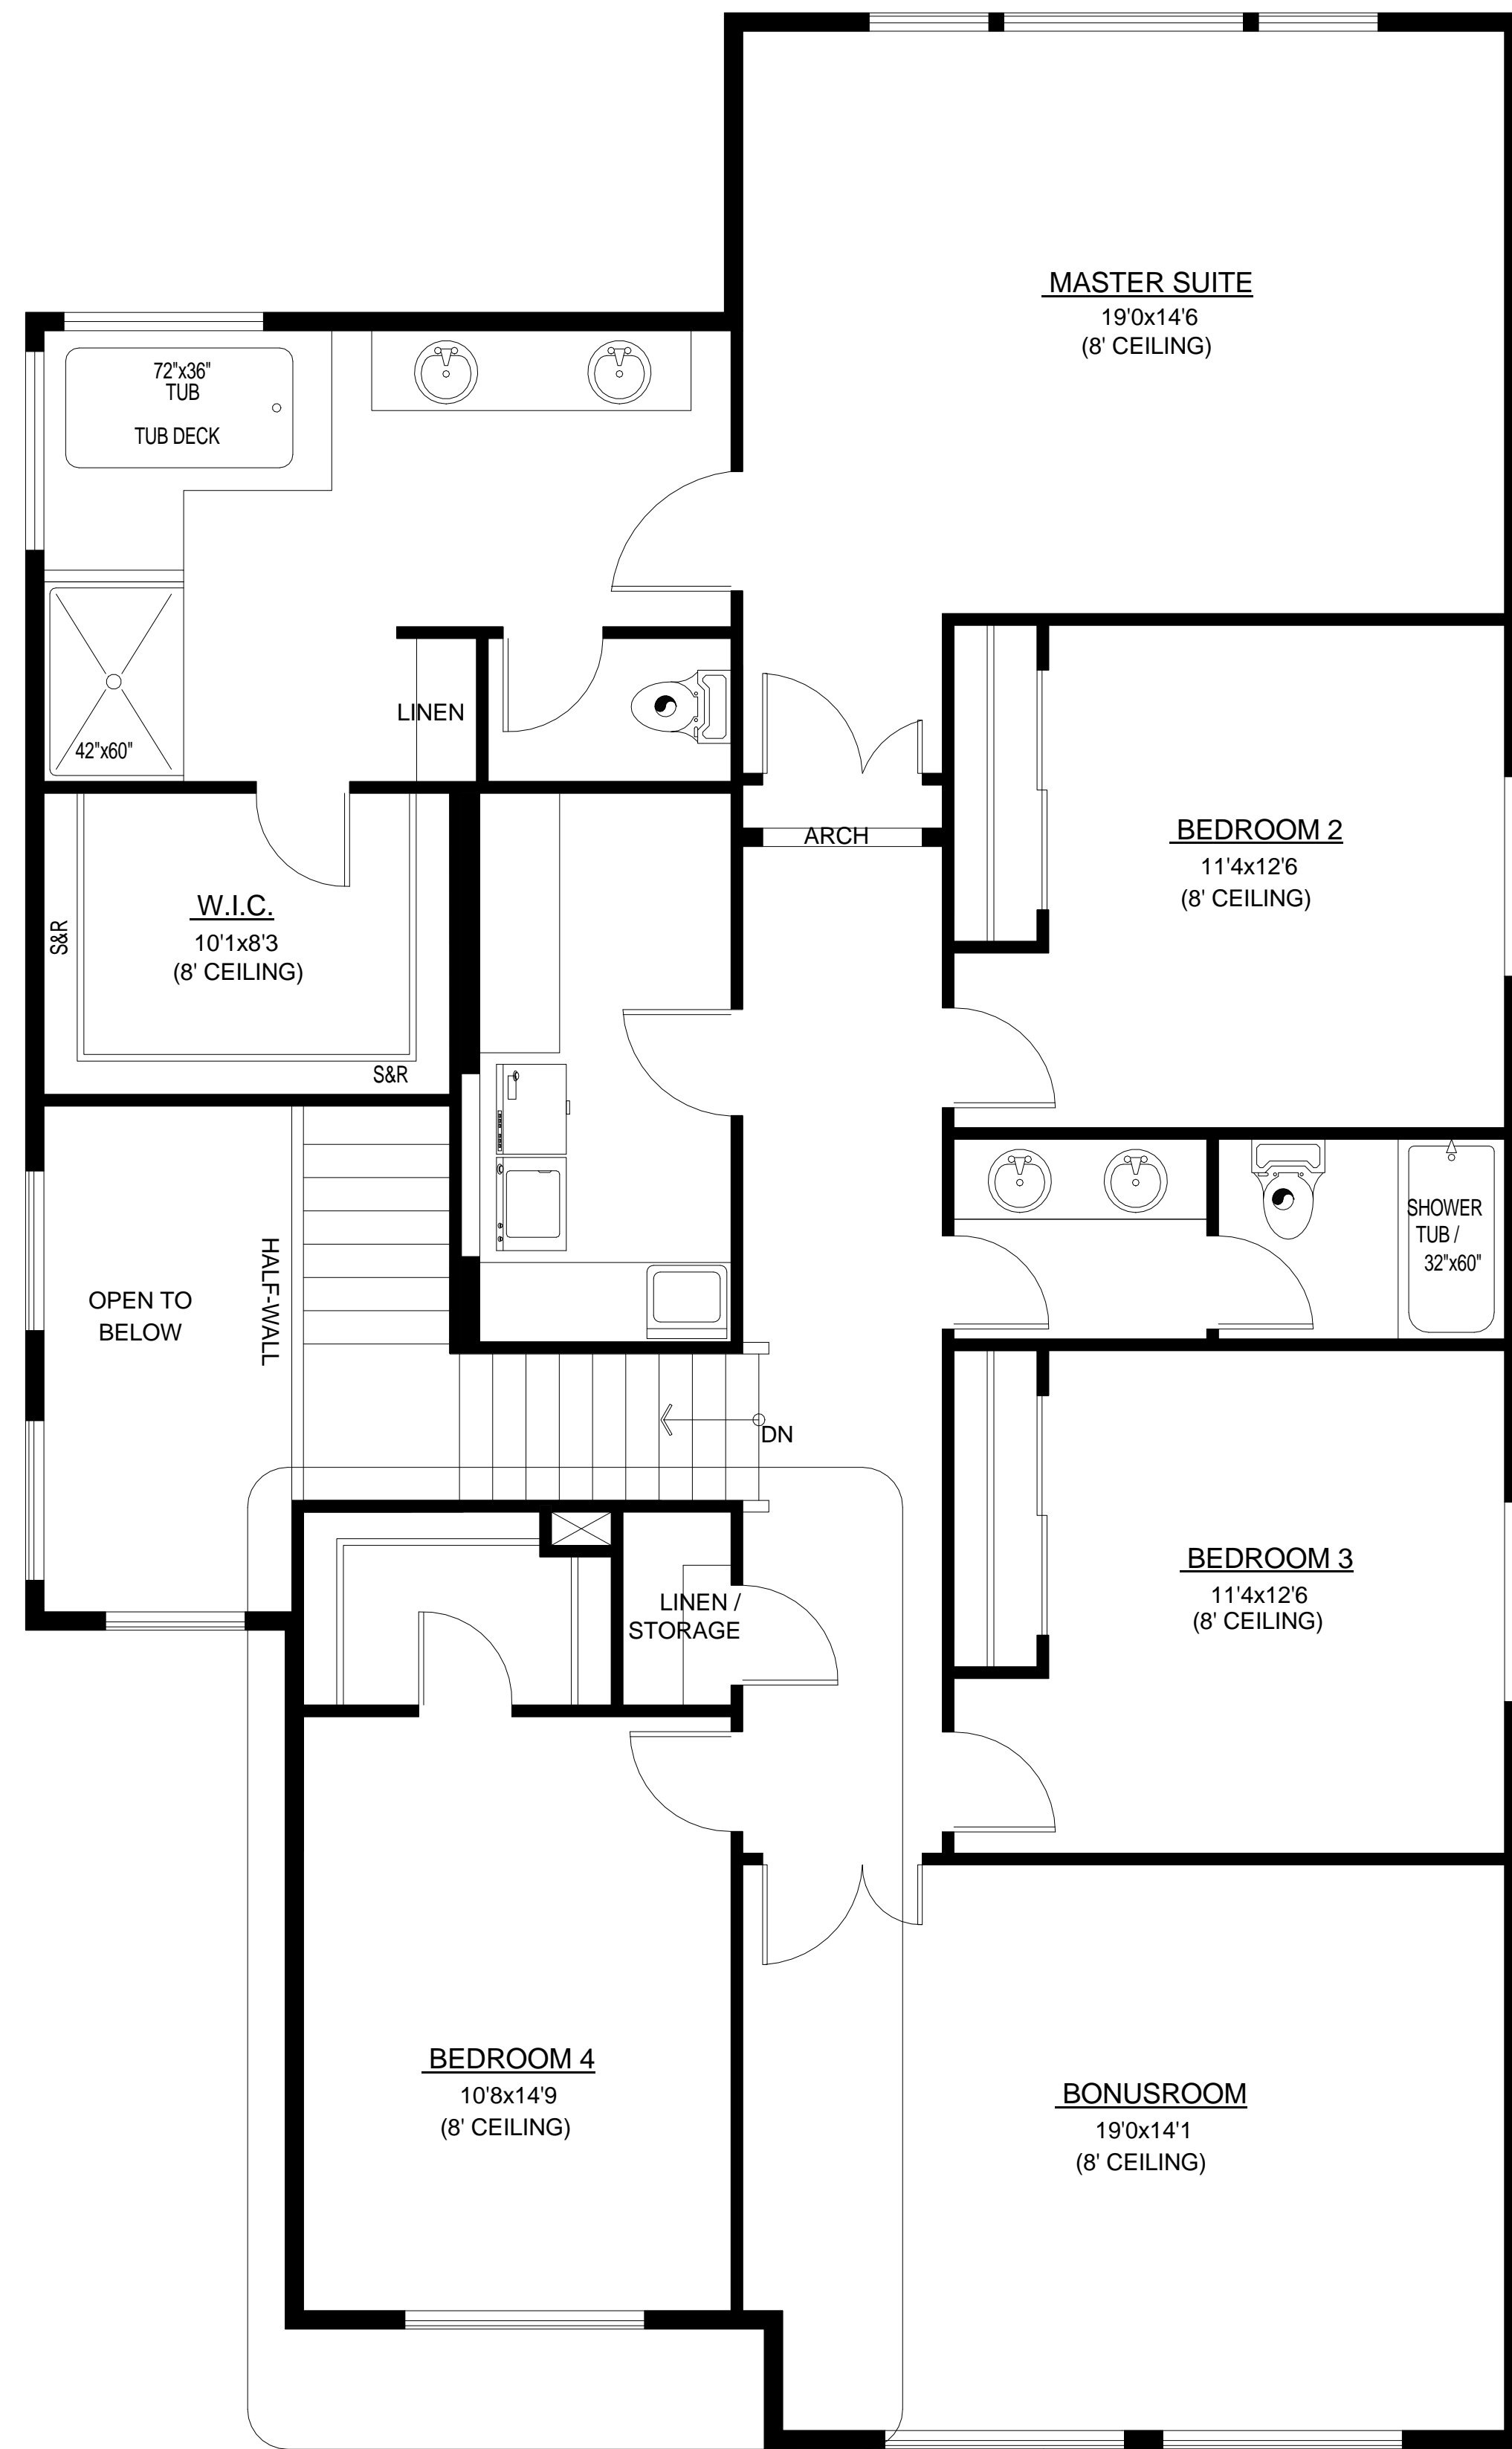

ATLANTIC 'Riverside'

BATHROOM OPTION

UPPER FLOOR

AREA:	
MAIN FLOOR:	1,340 S.F.
UPPER FLOOR:	1,846 S.F.
TOTAL:	3,186 S.F.
GARAGE:	707 S.F.

MAIN FLOOR