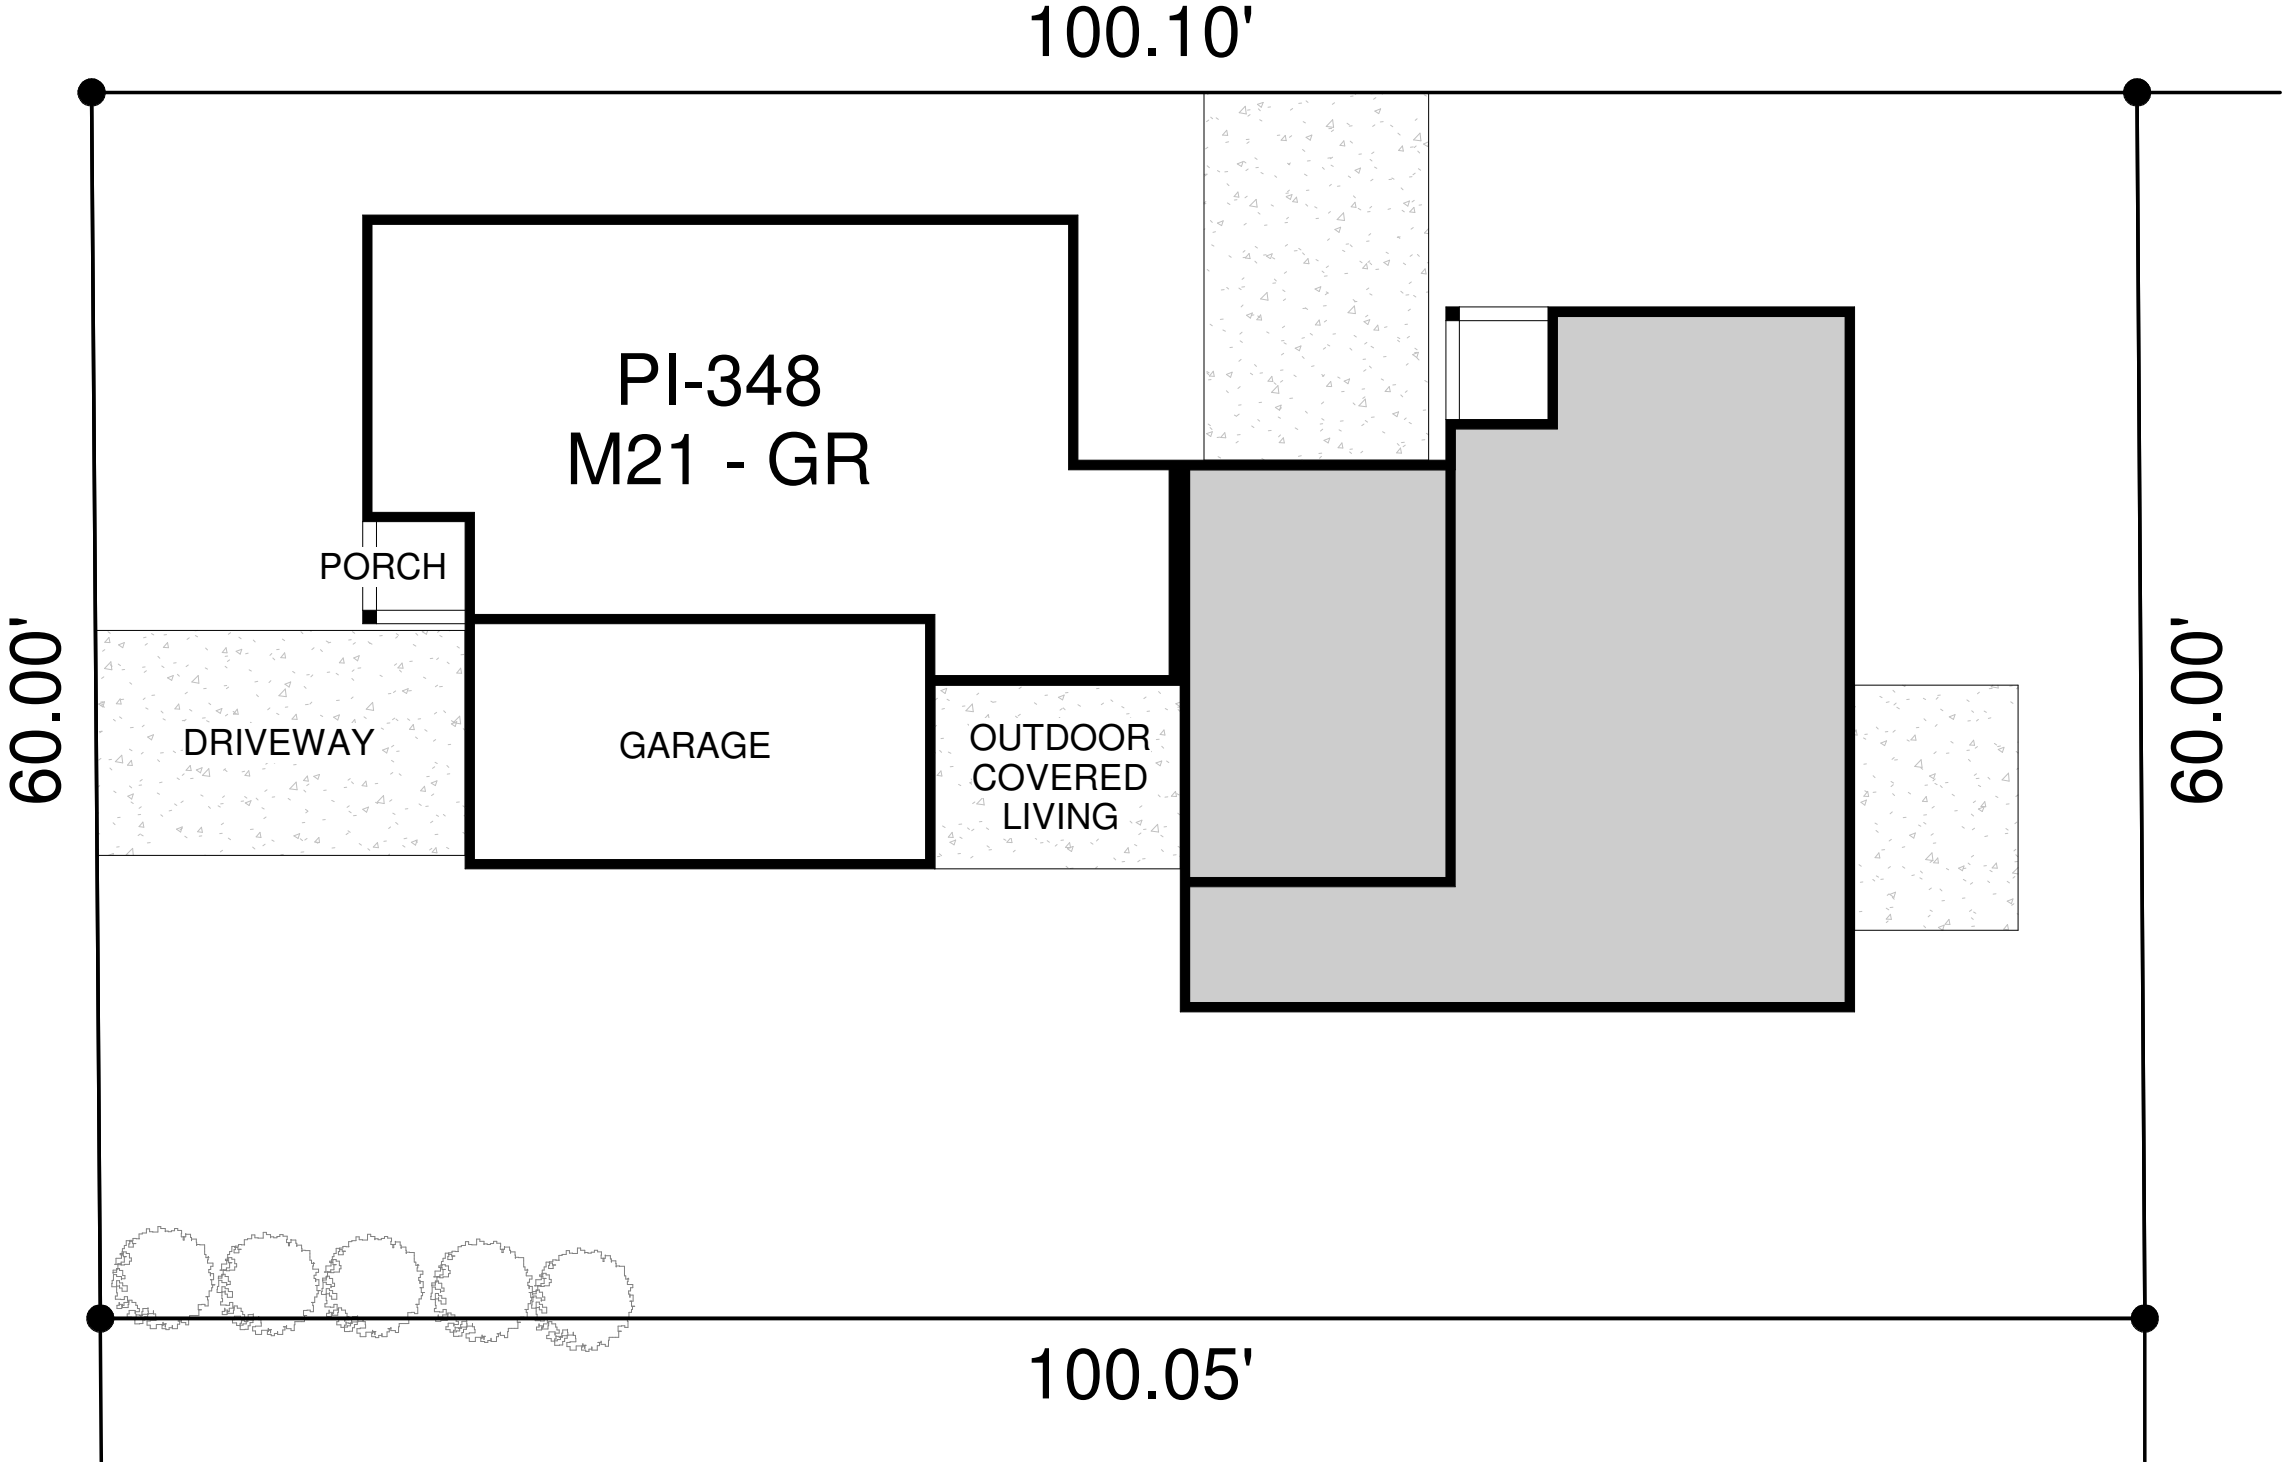

# NE 19TH AVE

NE AINSWORTH ST

LOT SIZE: 3,002 SQ FT