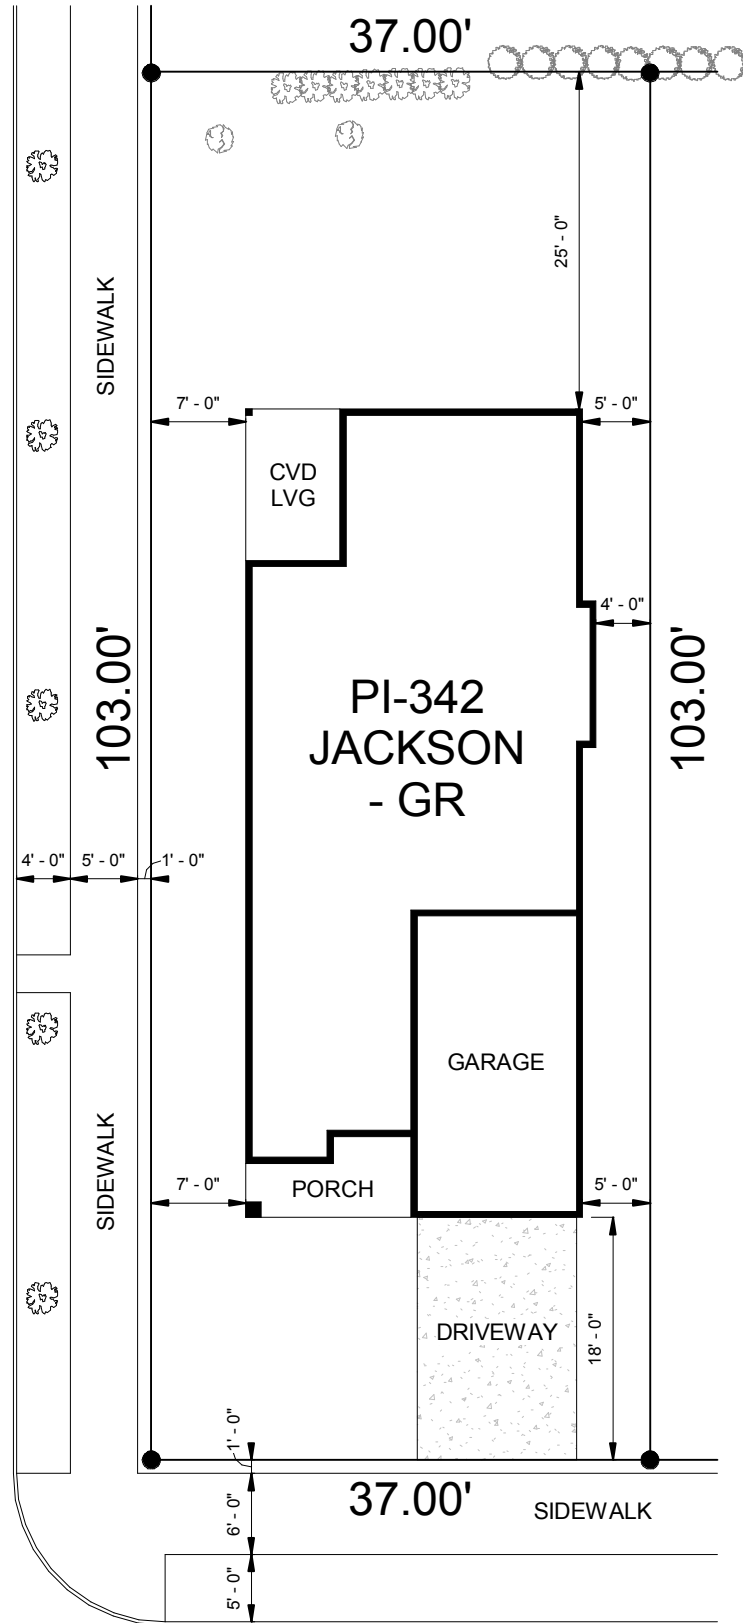

NE CLACKAMAS ST

NE 70TH AVE

LOT SIZE: 3,708 SQ FT