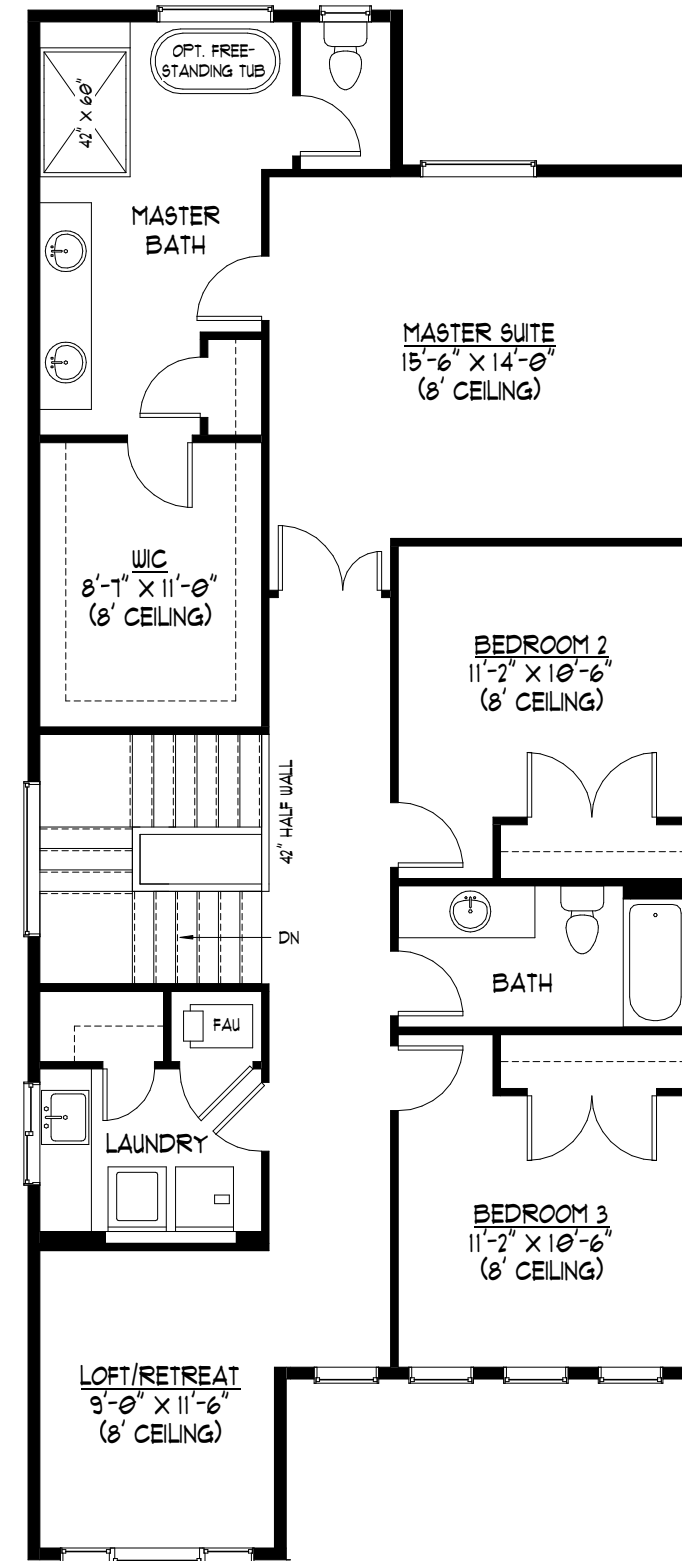

MAIN FLOOR PLAN

P1343  
MADISON - GR

AREA:

MAIN FLOOR:	1,099 SF
UPPER FLOOR:	1,292 SF
TOTAL LIVING:	2,391 SF
GARAGE:	254 SF

UPPER FLOOR PLAN