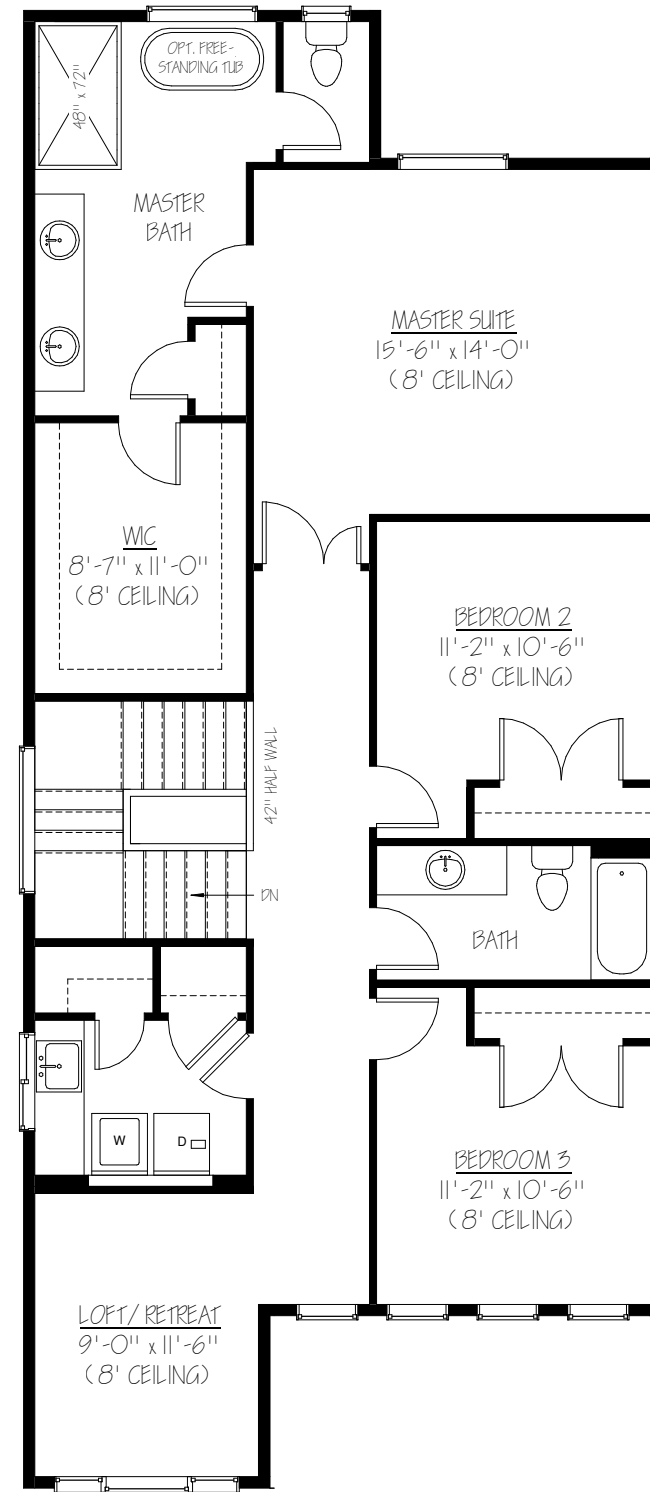

MAIN FLOOR PLAN

P1-343
 MADISON - GR

AREA:	
MAIN FLOOR:	1,099 SF
UPPER FLOOR:	1,292 SF
TOTAL LIVING:	2,391 SF
GARAGE:	236 SF

UPPER FLOOR PLAN