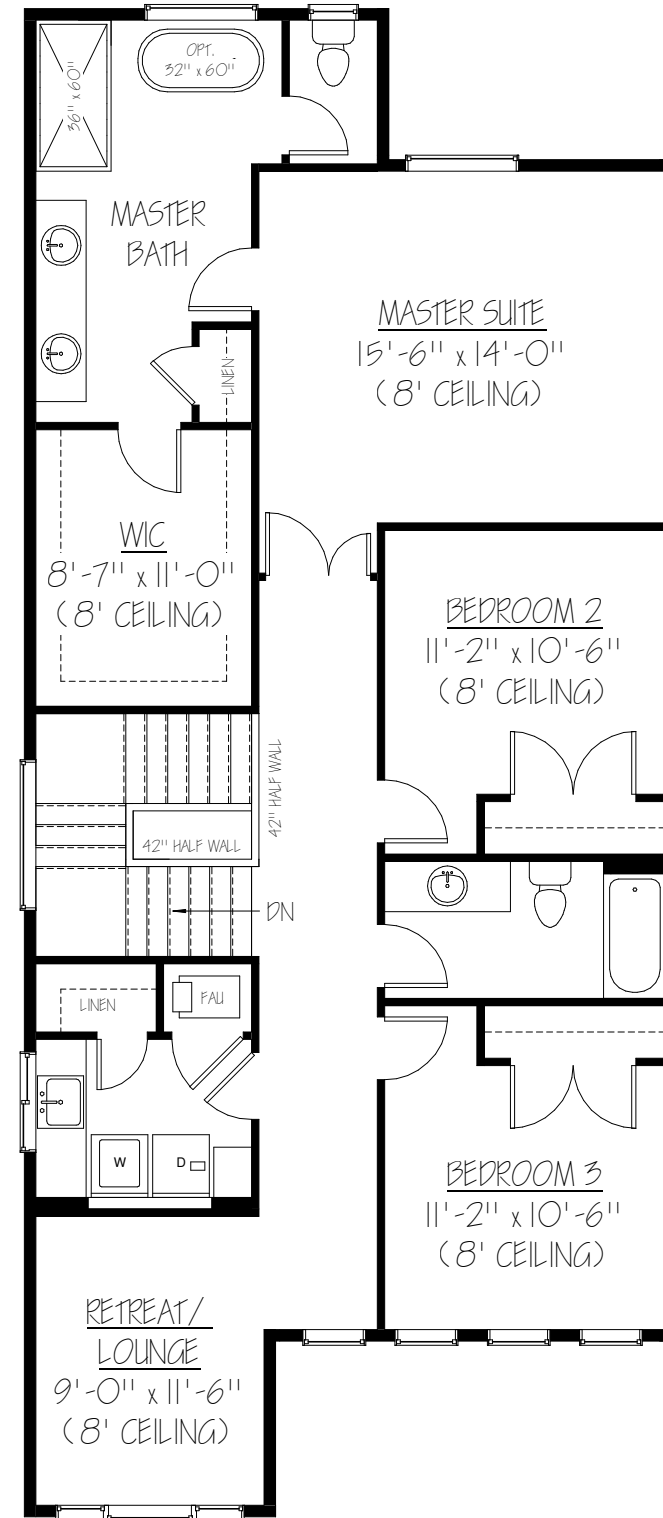

MAIN FLOOR PLAN

PI-331  
MADISON - GR

AREA:	
MAIN FLOOR:	1,099 SF
UPPER FLOOR:	1,292 SF
<hr/>	
TOTAL LIVING:	2,391 SF
<hr/>	
GARAGE:	236 SF

UPPER FLOOR PLAN