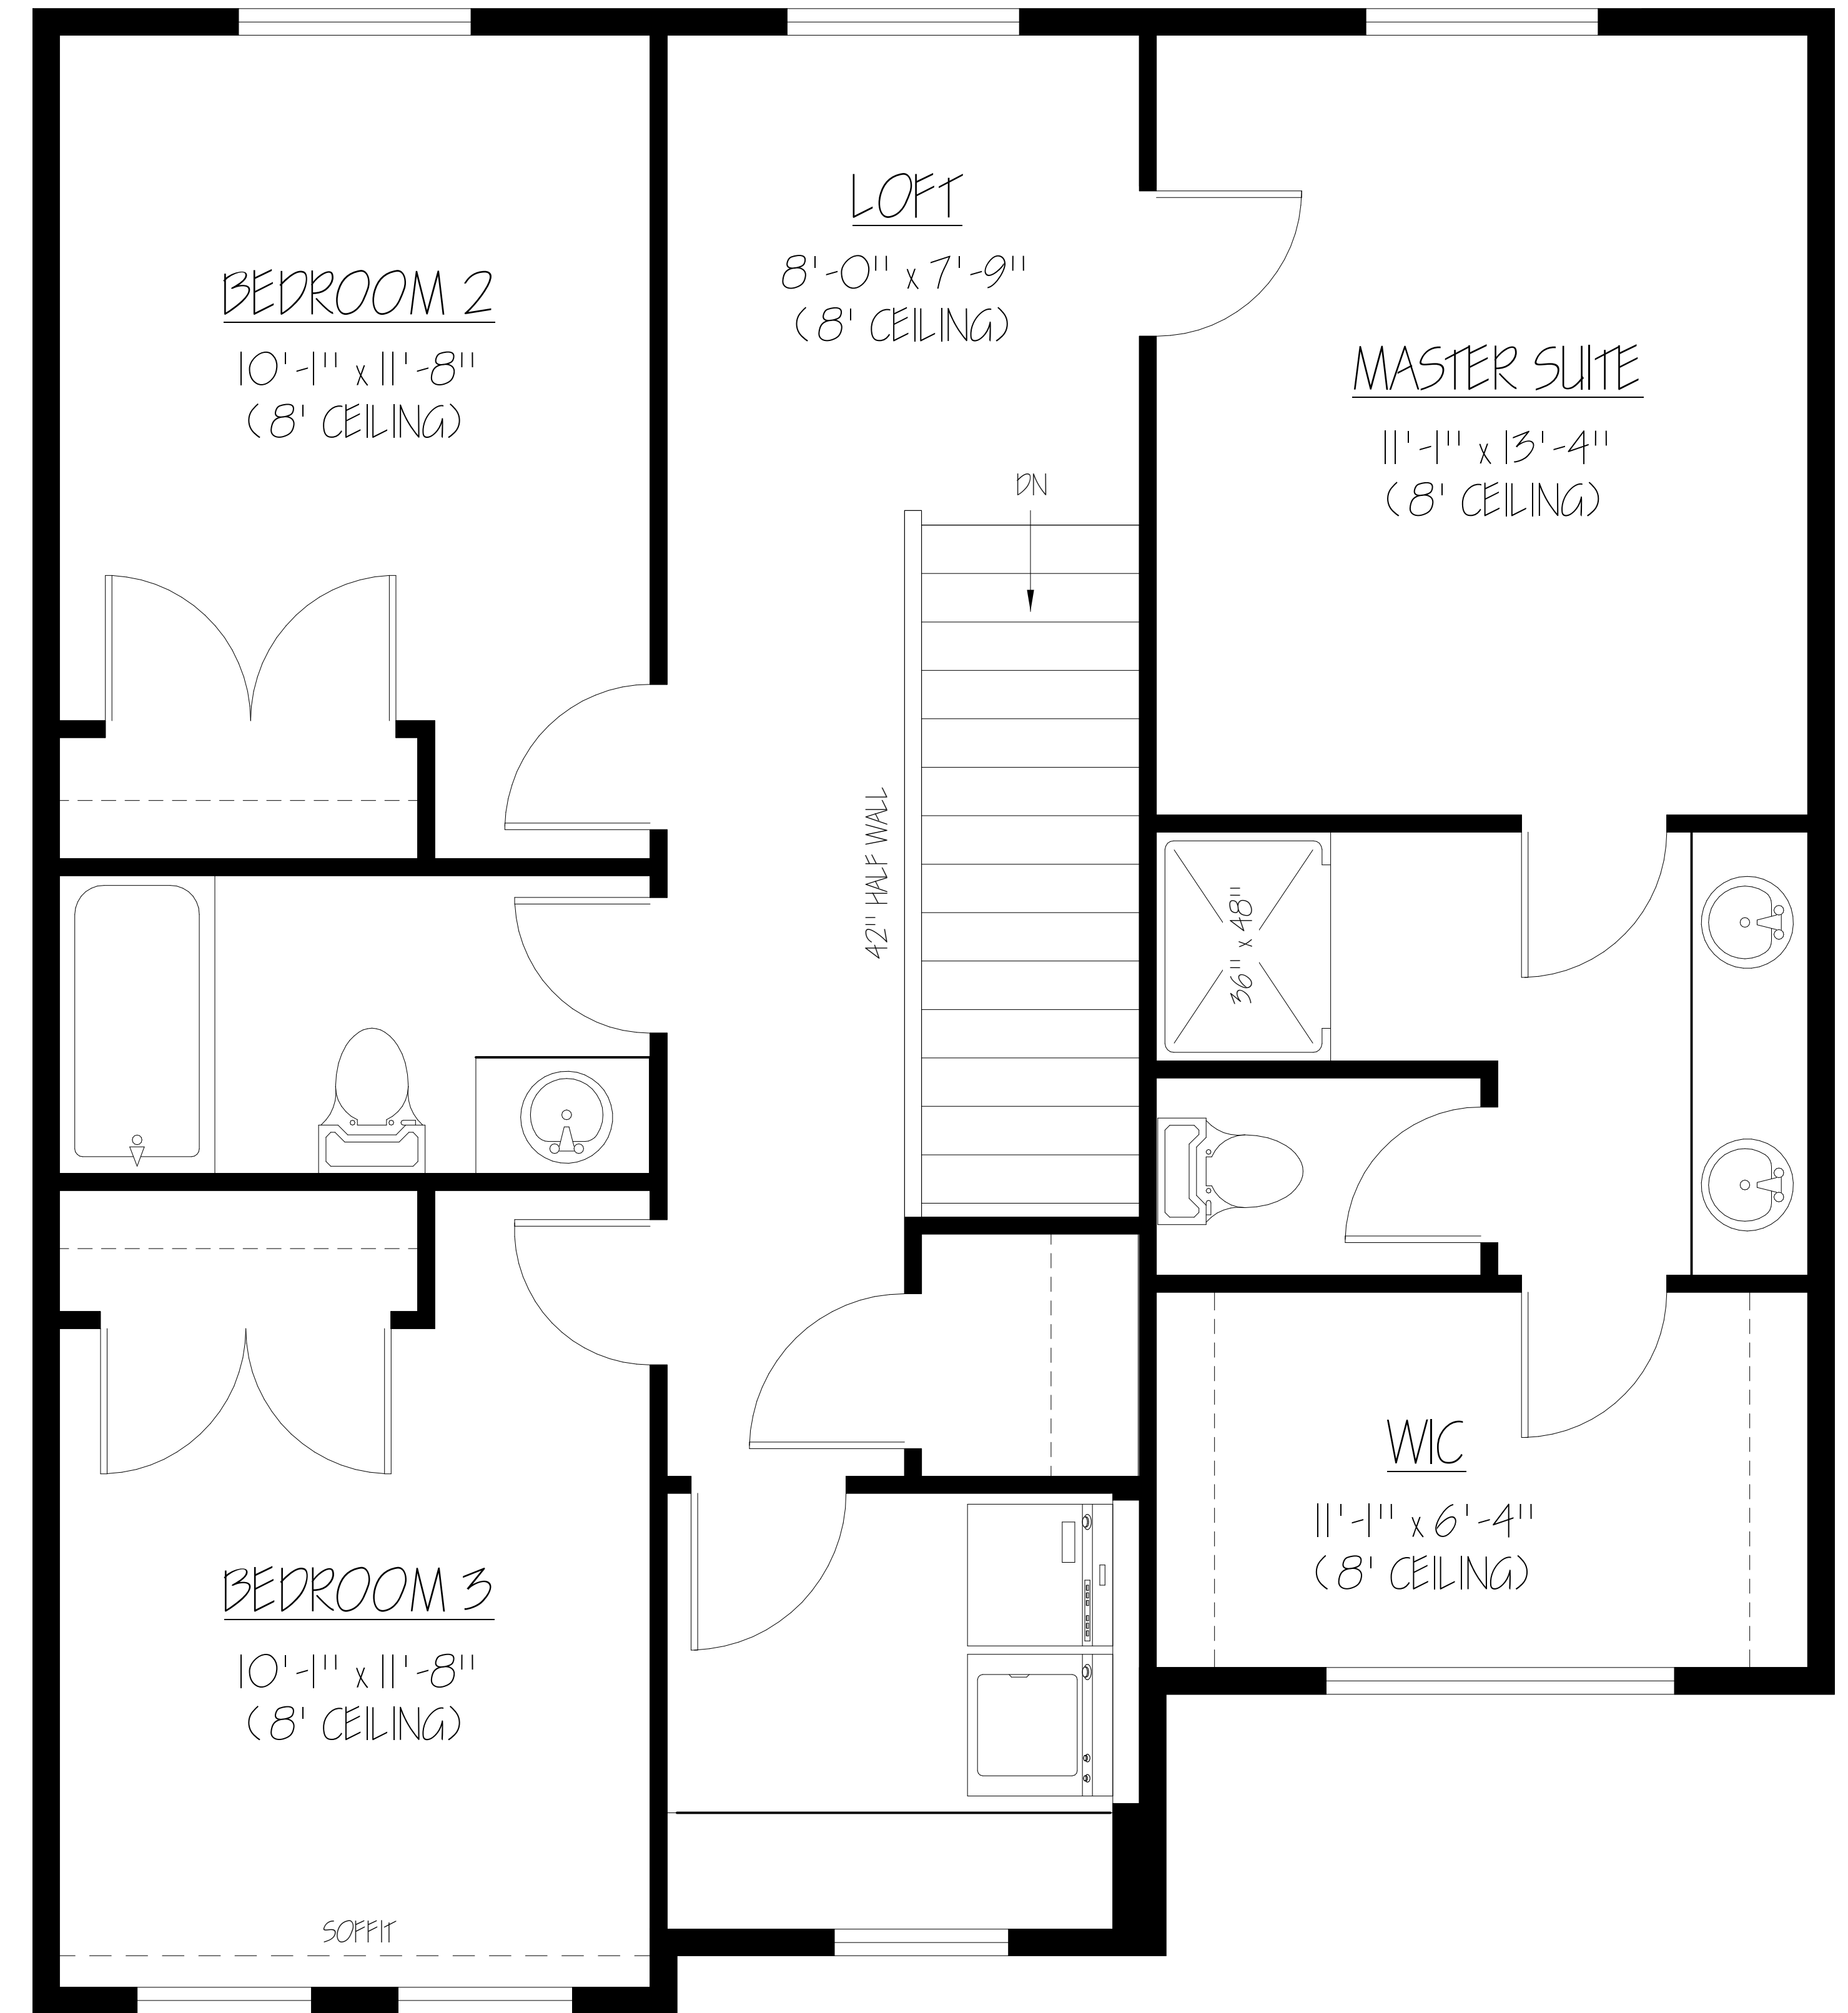

AREA:	
MAIN FLOOR:	649 SF
UPPER FLOOR:	953 SF
TOTAL LIVING: 1,602 SF	
GARAGE:	302 SF

MAIN FLOOR PLAN

UPPER FLOOR PLAN