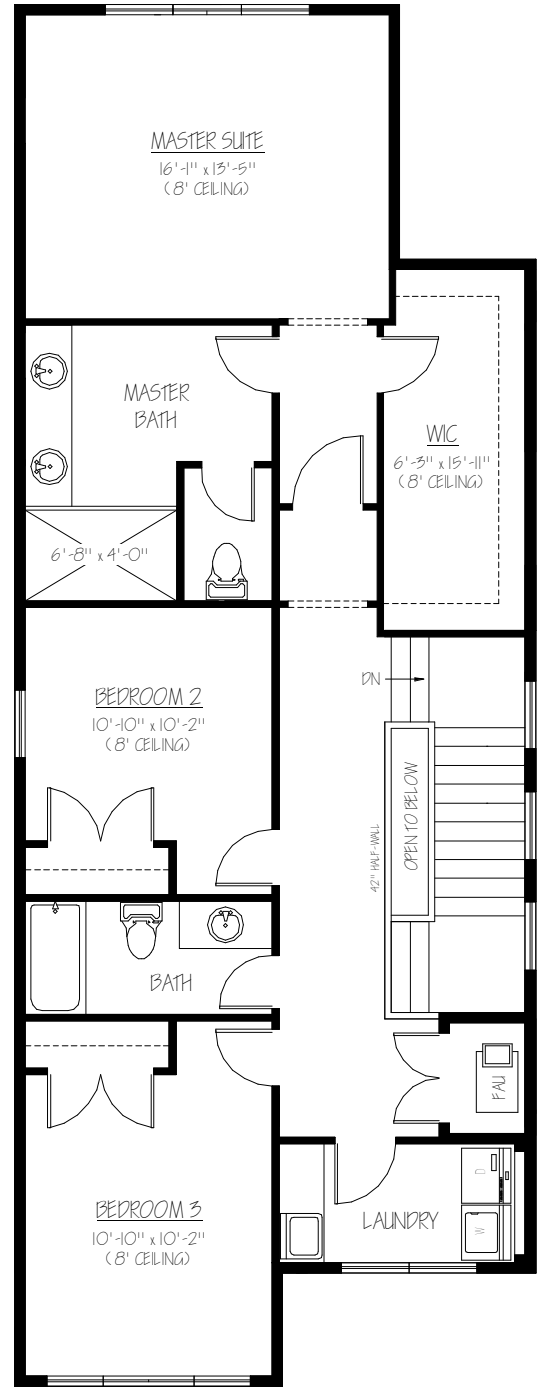

MAIN FLOOR PLAN

PI-297  
CUSTOM RALEIGH

AREA:	
MAIN FLOOR:	989 SF
UPPER FLOOR:	1,181 SF
TOTAL LIVING:	2,170 SF
GARAGE:	237 SF

UPPER FLOOR PLAN